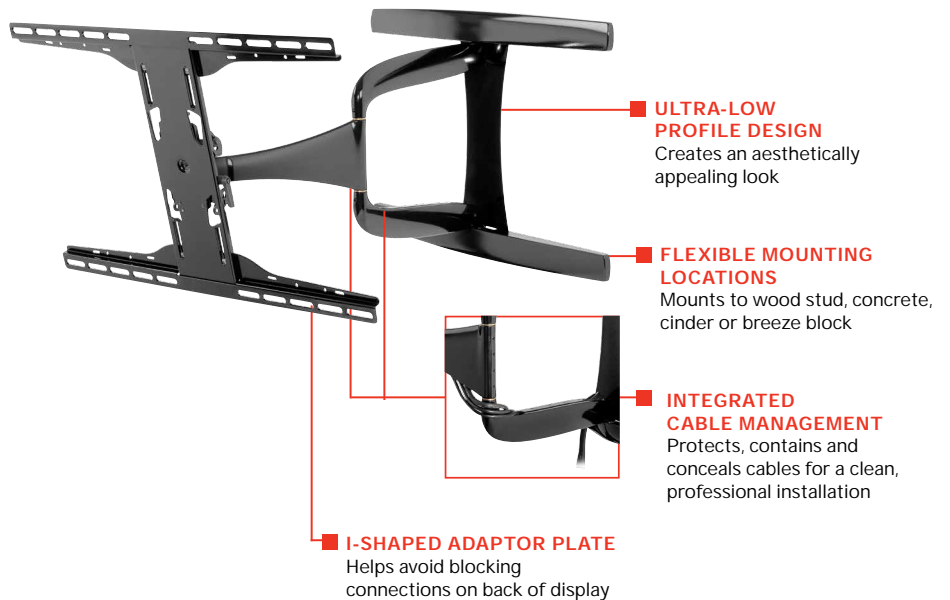

SUA761PU

	<b>Mounting Pattern</b> 600 x 400mm (23.62" x 15.75")		<b>Max Load</b> 80lb (36kg)
--	---	--	-----------------------------------

Dealerscope **2017**  
**IMPACT!**  
 awards

# DesignerSeries™ Universal Ultra Slim Articulating Wall Mount

FOR 37" TO 65" ULTRA-THIN DISPLAYS\*

One of the thinnest wall arm mounts on the market, the Peerless-AV® DesignerSeries™ Universal Ultra Slim Articulating Wall Mount is designed exclusively for ultra-thin displays. The SUA761PU is built to hold medium to larger displays firmly in any position – landscape or portrait – while still offering an ultra-low profile. An innovative I-shaped adaptor plate makes it easy to access the back of the display, keeping hardware hidden, and features internal cable management, providing a clean, professional look that transitions smoothly from the wall to the display. With a gloss black finish, the SUA761PU matches any décor.

- Universal mount accommodates 200 x 100 to 600 x 400mm VESA® mounting patterns
- Arm retracts to 1.85" (47mm) and extends up to 24.85" (631mm) from wall
- One-Touch™ tilt mechanism allows adjustment of +15/-5° without the use of tools
- Up to ±90° of side-to-side swivel
- Added ±5° of roll for post-installation display leveling without the use of tools
- Up to ±0.5" (13mm) of vertical adjustment for post-installation leveling and height adjustment re-tuning
- Landscape or portrait mounting options increases display versatility

Swivel, tilt, extend or retract the display for the perfect viewing angle.

Comes in color packaging with included installation hardware and easy to follow instructions.

Please visit [peerless-av.com/en-us/patents](http://peerless-av.com/en-us/patents) for patent information.