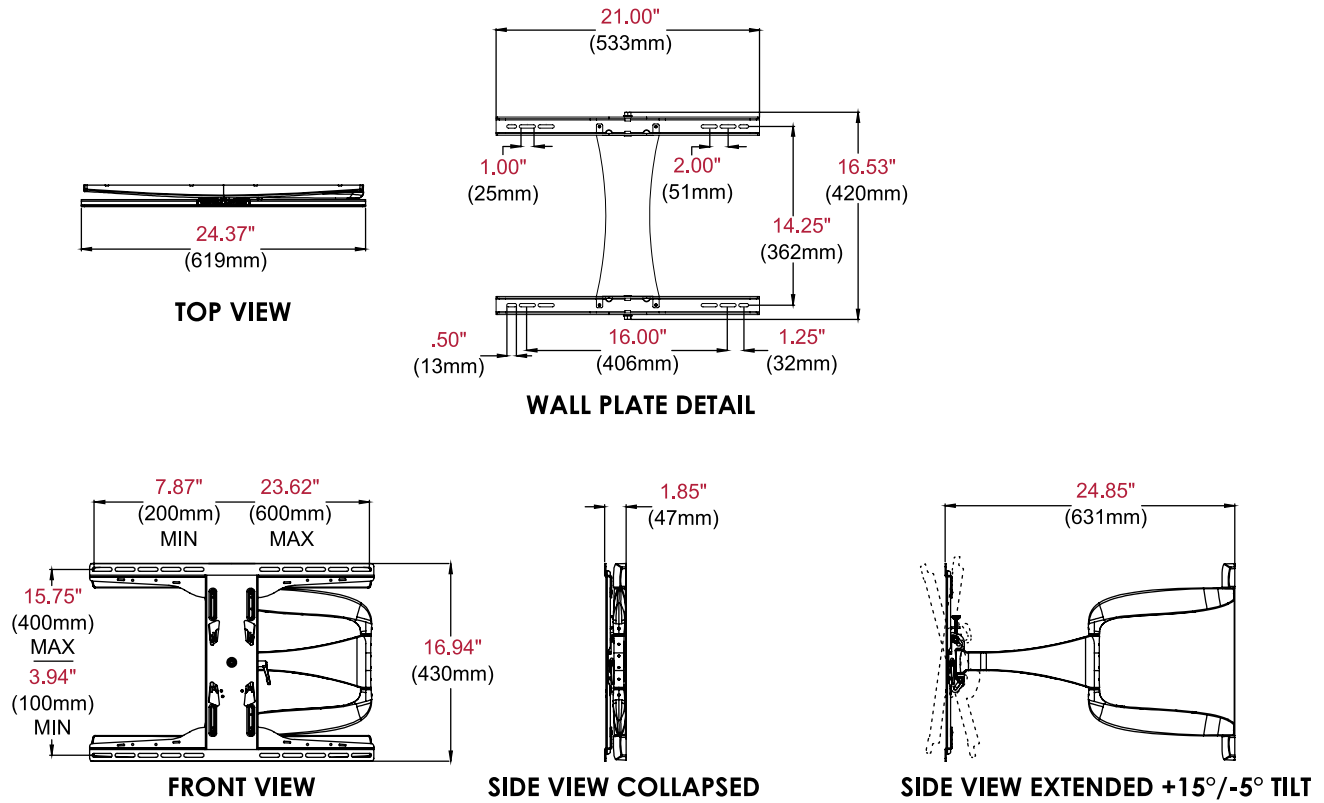

SUA761PU DesignerSeries™ Universal Ultra Slim Articulating Wall Mount for 37" to 65" Ultra-Thin Displays

Product Specifications

	DIMENSIONS (W x H x D)	PRODUCT WEIGHT	LOAD CAPACITY	FINISH	AVAILABLE COLORS
SUA761PU	24.37" x 16.94" x 1.85"-24.85" (619 x 430 x 47-631mm)	16.90lb (7.67kg)	80lb (36kg)	Scratch Resistant Fused Epoxy	Gloss Black

Package Specifications

	PACKAGE SIZE (W x H x D)	PACKAGE SHIP WEIGHT	PACKAGE UPC CODE	PACKAGE CONTENTS	UNITS IN PACKAGE
SUA761PU	41.00" x 4.00" x 23.75" 1041 x 102 x 603mm	23.0lb (10.4kg)	735029306399	Wall Mount, Wall and Display Installation Hardware, Installation Instructions	1

Accessories

- ACC925: Security Fasteners
- ACC-UCM: Universal AV Component Mount
- ESHV models: AV Wall Shelves
- IBA2(-W), IBA2AC(-W), IBA3(-W), IBA3AC(-W): Recessed Cable Management and Power Storage Accessory Box
- IBA4-W: Easy Mount Recessed Low Voltage Cable Plate
- IBA5-W: Recessed Low Voltage Media Plate with Duplex Surge Suppressor
- WSP756: Metal Stud Wall Plate

All dimensions = inch (mm)

Architect Specifications

The DesignerSeries™ Universal Ultra Slim Articulating Wall Mount shall be a Peerless-AV model SUA761PU and shall be located where indicated on the plans. Assembly and installation shall be done according to instructions provided by the manufacturer.

Visit peerless-av.com to see the complete line of AV solutions from Peerless-AV, including outdoor displays, wireless, kiosks, digital audio, display mounts, projector mounts, carts/stands, and a full assortment of accessories.

Peerless-AV
2300 White Oak Circle
Aurora, IL 60502 USA
(800) 865-2112
(630) 375-5100
Fax: (800) 359-6500

Peerless-AV EMEA
Unit 3 Watford Interchange
Colonial Way, Watford
Herts, WD24 4WP
United Kingdom
+44 (0) 1923 200100
Fax: +44 (0) 1923 200101

Peerless-AV Latin America
Ave de las Industrias 413
Parque Industrial Escobedo
Escobedo, N.L.,
Mexico 66062
+52 (81) 8384-8300
Fax: +52 (81) 8384-8360