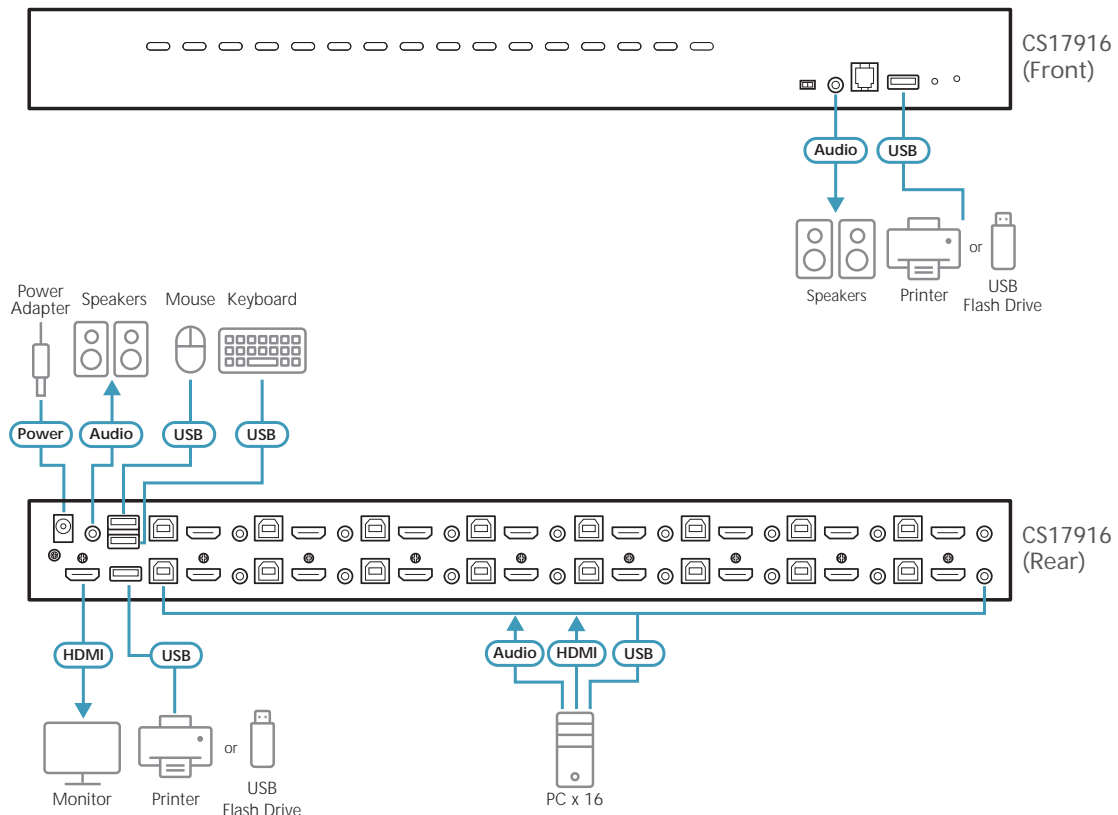

Highlights

Easy Operation	• Computer selection via front panel pushbuttons, hotkeys, and multilingual on-screen display (OSD) menu • Multilingual OSD supports English, German, Japanese, Traditional Chinese, Simplified Chinese, Spanish, Russian, and French
Auto Scan and Broadcast Mode	• Auto Scan Mode for monitoring all computers • Broadcast mode sends commands from the console to all computers, allowing users to perform operations (such as software installation, upgrades, shutdowns, etc.) simultaneously
Multi-Display	Stacks up to 8 CS1798 / CS17916 units and display video from up to 8 monitors (dual display / triple display / quad display / multi-display)
Superior Video Quality	Superior video quality – supports up to 1080p / 1920 x 1200 @ 60 Hz*
Video DynaSync™	Exclusive ATEN technology eliminates boot-up display problems and optimizes resolution when switching between ports
OSD Backup / Restore	Enables the administrator to back up the switch's configuration and user profile information

* CS1798 / CS17916 supports the resolution up to 1920 x 1080 @ 60 Hz. Please make sure that the resolution of your connected source is 1920 x 1080 @ 60 Hz or lower in order to avoid compatibility issues.