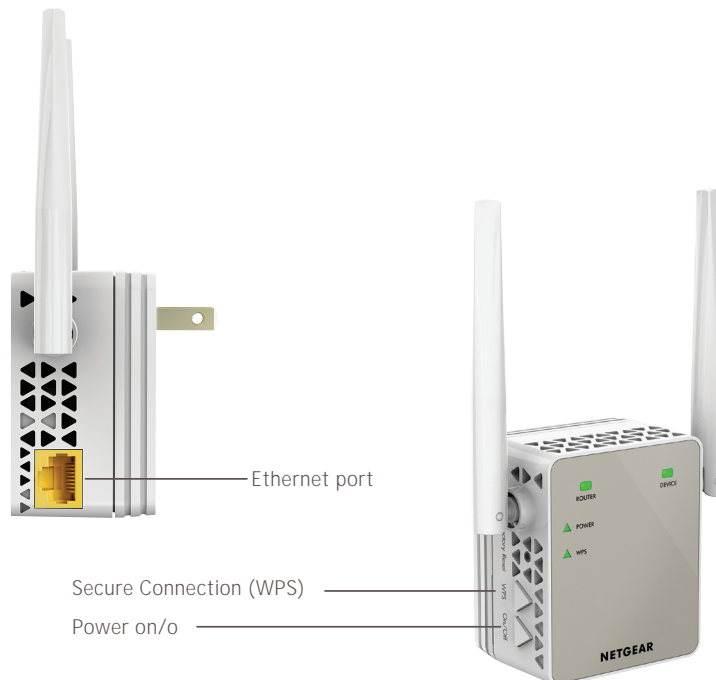

WiFi Range Extenders boost your existing WiFi & deliver greater wireless speed to weak WiFi spots, improving the range & connectivity you desire for iPads®, smartphones, laptops & more.

WiFi Range Extender

Boosts the range of your existing WiFi & creates a stronger signal in hard-to-reach areas

Existing WiFi

Sometimes your router does not provide the WiFi coverage you need