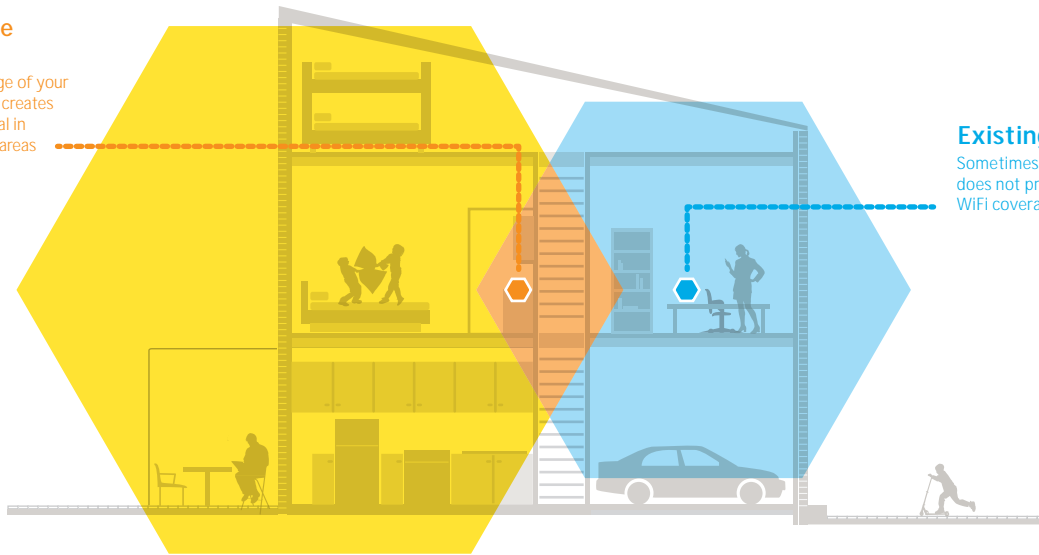

WiFi Range Extenders boost your existing WiFi & deliver greater wireless speed to weak WiFi spots, improving the range & connectivity you desire for iPads®, smartphones, laptops & more.

WiFi Range Extender

Boosts the range of your existing WiFi & creates a stronger signal in hard-to-reach areas

Existing WiFi

Sometimes your router does not provide the WiFi coverage you need