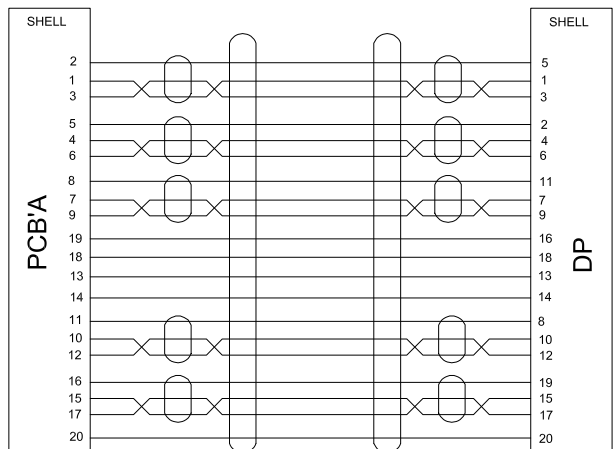

P1

2000±20mm

DISPLAYPORT PLUG

P2

Note:  
1. Support Resolution: 3840\*2160/30Hz.

5	60P PVC, Color Black	3.00g
4	LDPE (RoHs)-PE101	3.80g
3	HDMI A/M Black Front Cover	1 Pcs
	HDMI A/M Black Case	1 Pcs
2	HDMI A/M PCB A (PS8402A), Nickel Plated	1 Pcs
	DP (M), TOP Shell, Color Black	1 Pcs
	DP (M), Bottom Shell, Color Black	1 Pcs
1	DP (Housing) to DP (Housing) Cable (nickel plating) UL20276 (32AWG*1P+D+AL/MY)*5C+32AWG*5C+AL+D+BRAID, JACKET PVC BLACK. OD=5.5mm (No Vendor Logo)	0.5Pcs
NO.	DESCRIPTION	Q'ty

THIRD ANGLE PROJECTION

GENERAL NOTES

DIMENSIONS ARE IN MM - DO NOT SCALE  
THIS DOCUMENT CONTAINS CONFIDENTIAL, PROPRIETARY INFORMATION THAT IS PROPERTY OF STARTECH.COM

**StarTech.com**

PRODUCT ID	DP2HDM2MB
DESCRIPTION	DisplayPort to HDMI Converter Cable - 6 ft (2m) - 4K
DO NOT SCALE	SHEET: 1 OF: 1
	UPLOAD DATE: 08/25/2020