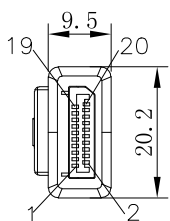

P1

2000±20mm

DISPLAYPORT PLUG

P2

Note:  
1. Support Resolution: 3840\*2160/30Hz.

5	60P PVC, Color Black	3.00g
4	LDPE (RoHs)-PE101	3.80g
3	HDMI A/M Black Front Cover	1 Pcs
	HDMI A/M Black Case	1 Pcs
2	HDMI A/M PCB A (PS8402A), Nickel Plated	1 Pcs
	DP (M), TOP Shell, Color Black	1 Pcs
	DP (M), Bottom Shell, Color Black	1 Pcs
1	DP (Housing) to DP (Housing) Cable (nickel plating) UL20276 (32AWG*1P+D+AL/MY)*5C+32AWG*5C+AL+D+BRAID, JACKET PVC BLACK. OD=5.5mm (No Vendor Logo)	0.5Pcs
NO.	DESCRIPTION	Q'ty

THIRD ANGLE PROJECTION

GENERAL NOTES

DIMENSIONS ARE IN MM - DO NOT SCALE  
THIS DOCUMENT CONTAINS CONFIDENTIAL, PROPRIETARY INFORMATION THAT IS PROPERTY OF STARTECH.COM

**StarTech.com**

PRODUCT ID	DP2HDM2MB
DESCRIPTION	DisplayPort to HDMI Converter Cable - 6 ft (2m) - 4K
DO NOT SCALE	SHEET: 1 OF: 1
	UPLOAD DATE: 08/25/2020