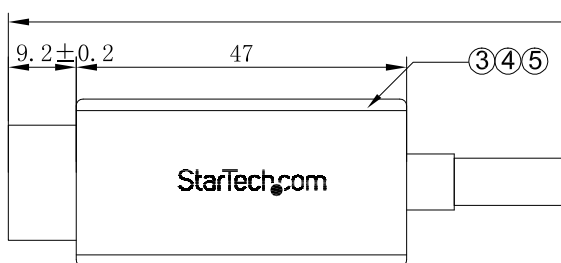

P1

2000±20mm

DISPLAYPORT PLUG

P2

Note:  
1. Support Resolution: 3840\*2160/30Hz.

5	60P PVC, Color Black	3.00g
4	LDPE (RoHs)-PE101	3.80g
3	HDMI A/M Black Front Cover	1 Pcs
	HDMI A/M Black Case	1 Pcs
2	HDMI A/M PCB A (PS8402A), Nickel Plated	1 Pcs
	DP (M), TOP Shell, Color Black	1 Pcs
	DP (M), Bottom Shell, Color Black	1 Pcs
1	DP (Housing) to DP (Housing) Cable (nickel plating) UL20276 (32AWG*1P+D+AL/MY)*5C+32AWG*5C+AL+D+BRAID, JACKET PVC BLACK. OD=5.5mm (No Vendor Logo)	0.5Pcs
NO.	DESCRIPTION	Q'ty

THIRD ANGLE PROJECTION

GENERAL NOTES

DIMENSIONS ARE IN MM - DO NOT SCALE  
THIS DOCUMENT CONTAINS CONFIDENTIAL, PROPRIETARY INFORMATION THAT IS PROPERTY OF STARTECH.COM

**StarTech.com**

PRODUCT ID	DP2HDM2MB
DESCRIPTION	DisplayPort to HDMI Converter Cable - 6 ft (2m) - 4K
DO NOT SCALE	SHEET: 1 OF: 1
	UPLOAD DATE: 08/25/2020