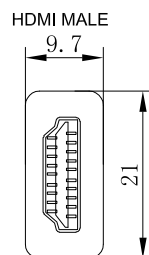

P1

2000±20mm

DISPLAYPORT PLUG

P2

Note:  
1. Support Resolution: 3840\*2160/30Hz.

5	60P PVC, Color Black	3.00g
4	LDPE (RoHs)-PE101	3.80g
3	HDMI A/M Black Front Cover	1 Pcs
	HDMI A/M Black Case	1 Pcs
2	HDMI A/M PCB A (PS8402A), Nickel Plated	1 Pcs
	DP (M), TOP Shell, Color Black	1 Pcs
	DP (M), Bottom Shell, Color Black	1 Pcs
1	DP (Housing) to DP (Housing) Cable (nickel plating) UL20276 (32AWG*1P+D+AL/MY)*5C+32AWG*5C+AL+D+BRAID, JACKET PVC BLACK. OD=5.5mm (No Vendor Logo)	0.5Pcs
NO.	DESCRIPTION	Q'ty

THIRD ANGLE PROJECTION

GENERAL NOTES

DIMENSIONS ARE IN MM - DO NOT SCALE  
THIS DOCUMENT CONTAINS CONFIDENTIAL, PROPRIETARY INFORMATION THAT IS PROPERTY OF STARTECH.COM

**StarTech.com**

PRODUCT ID	DP2HDM2MB
DESCRIPTION	DisplayPort to HDMI Converter Cable - 6 ft (2m) - 4K
DO NOT SCALE	SHEET: 1 OF: 1
	UPLOAD DATE: 08/25/2020