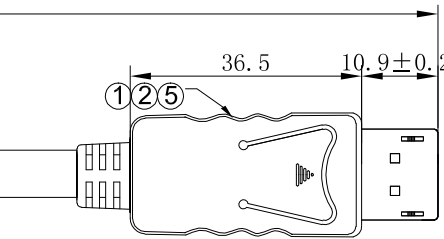

P1

2000±20mm

DISPLAYPORT PLUG

P2

Note:  
1. Support Resolution: 3840\*2160/30Hz.

5	60P PVC, Color Black	3.00g
4	LDPE (RoHs)-PE101	3.80g
3	HDMI A/M Black Front Cover	1 Pcs
	HDMI A/M Black Case	1 Pcs
2	HDMI A/M PCB A (PS8402A), Nickel Plated	1 Pcs
	DP (M), TOP Shell, Color Black	1 Pcs
	DP (M), Bottom Shell, Color Black	1 Pcs
1	DP (Housing) to DP (Housing) Cable (nickel plating) UL20276 (32AWG*1P+D+AL/MY)*5C+32AWG*5C+AL+D+BRAID, JACKET PVC BLACK. OD=5.5mm (No Vendor Logo)	0.5Pcs
NO.	DESCRIPTION	Q'ty

THIRD ANGLE PROJECTION

GENERAL NOTES

DIMENSIONS ARE IN MM - DO NOT SCALE  
THIS DOCUMENT CONTAINS CONFIDENTIAL, PROPRIETARY INFORMATION THAT IS PROPERTY OF STARTECH.COM

**StarTech.com**

PRODUCT ID	DP2HDM2MB
DESCRIPTION	DisplayPort to HDMI Converter Cable - 6 ft (2m) - 4K
DO NOT SCALE	SHEET: 1 OF: 1
	UPLOAD DATE: 08/25/2020