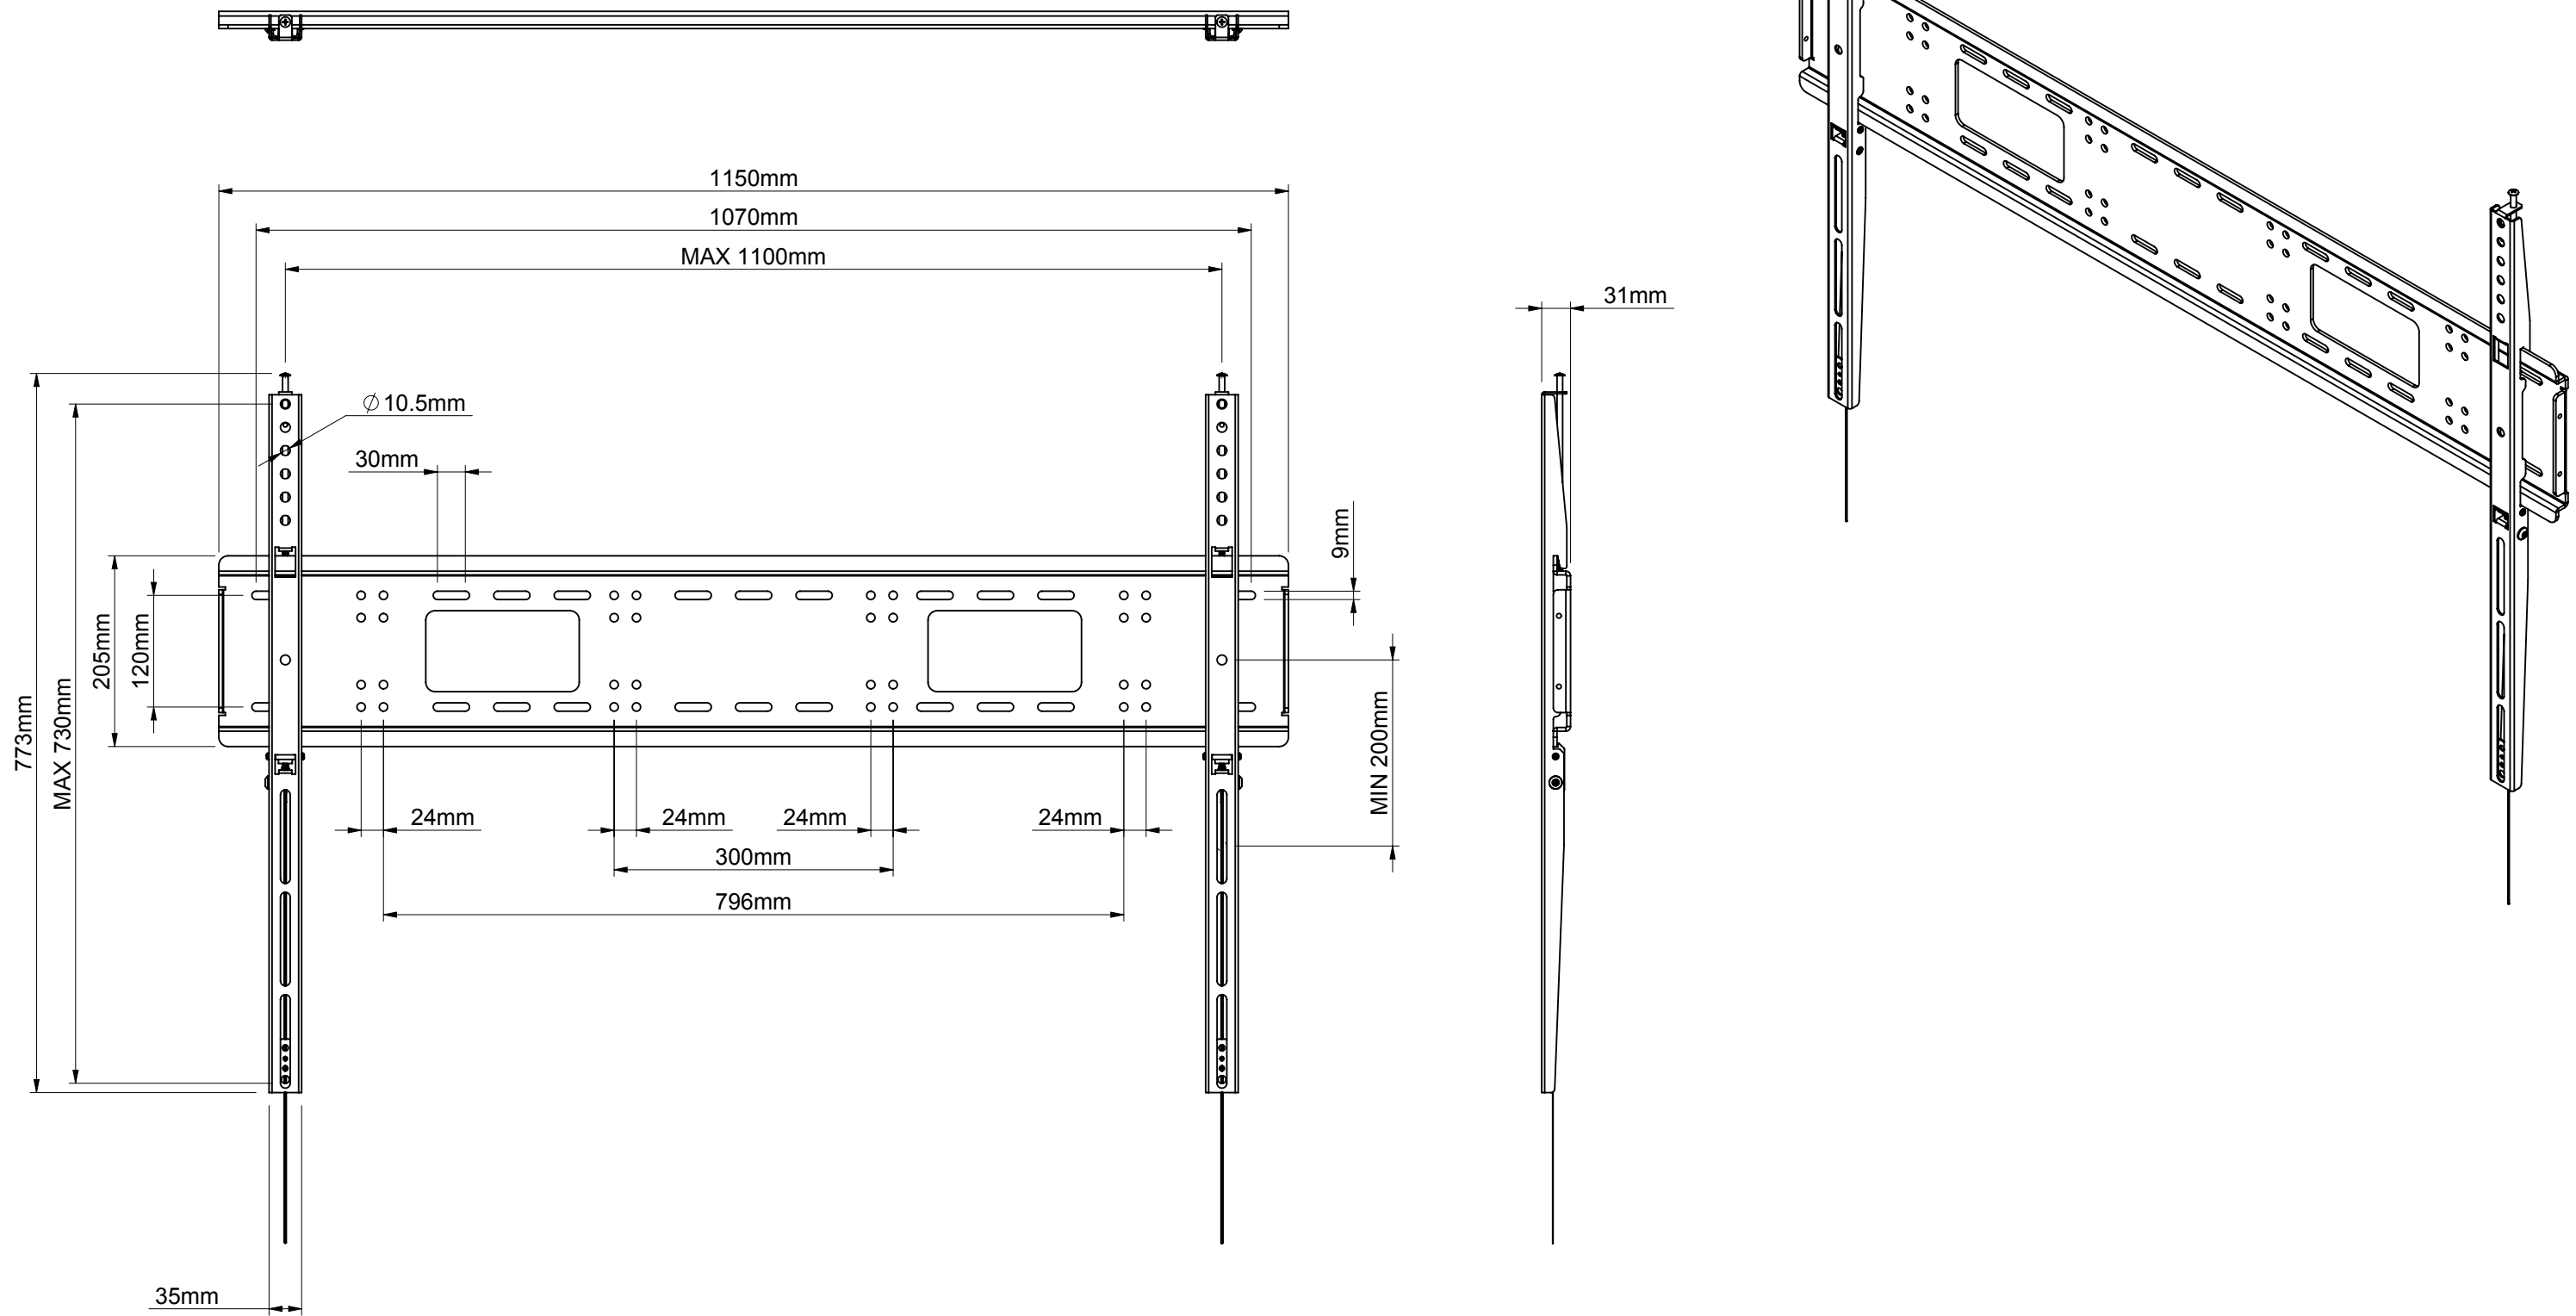

THE INFORMATION CONTAINED IN THIS DRAWING IS THE SOLE PROPERTY OF B-TECH INTERNATIONAL DESIGN AND MANUFACTURING LIMITED, ANY REPRODUCTION IN PART OR WHOLE WITHOUT THE WRITTEN PERMISSION OF B-TECH INTERNATIONAL DESIGN AND MANUFACTURING LIMITED IS PROHIBITED.

<b>B-Tech International Design and Manufacturing Limited</b> Part of the B-Tech International Group of Companies		<b>B-Tech No:</b> BT9903
 UNLESS OTHERWISE SPECIFIED DIMENSIONS ARE IN MILLIMETERS		<b>Version:</b> V1.2
		<b>Title:</b> Heavy Duty Universal Flat Screen Wall Mount
		<b>Revision:</b> 0.2
<b>Sheet:</b> 1 of 1	<b>Date:</b> 22/07/2015	<b>File Name:</b> BTD-BT9903-R0.2