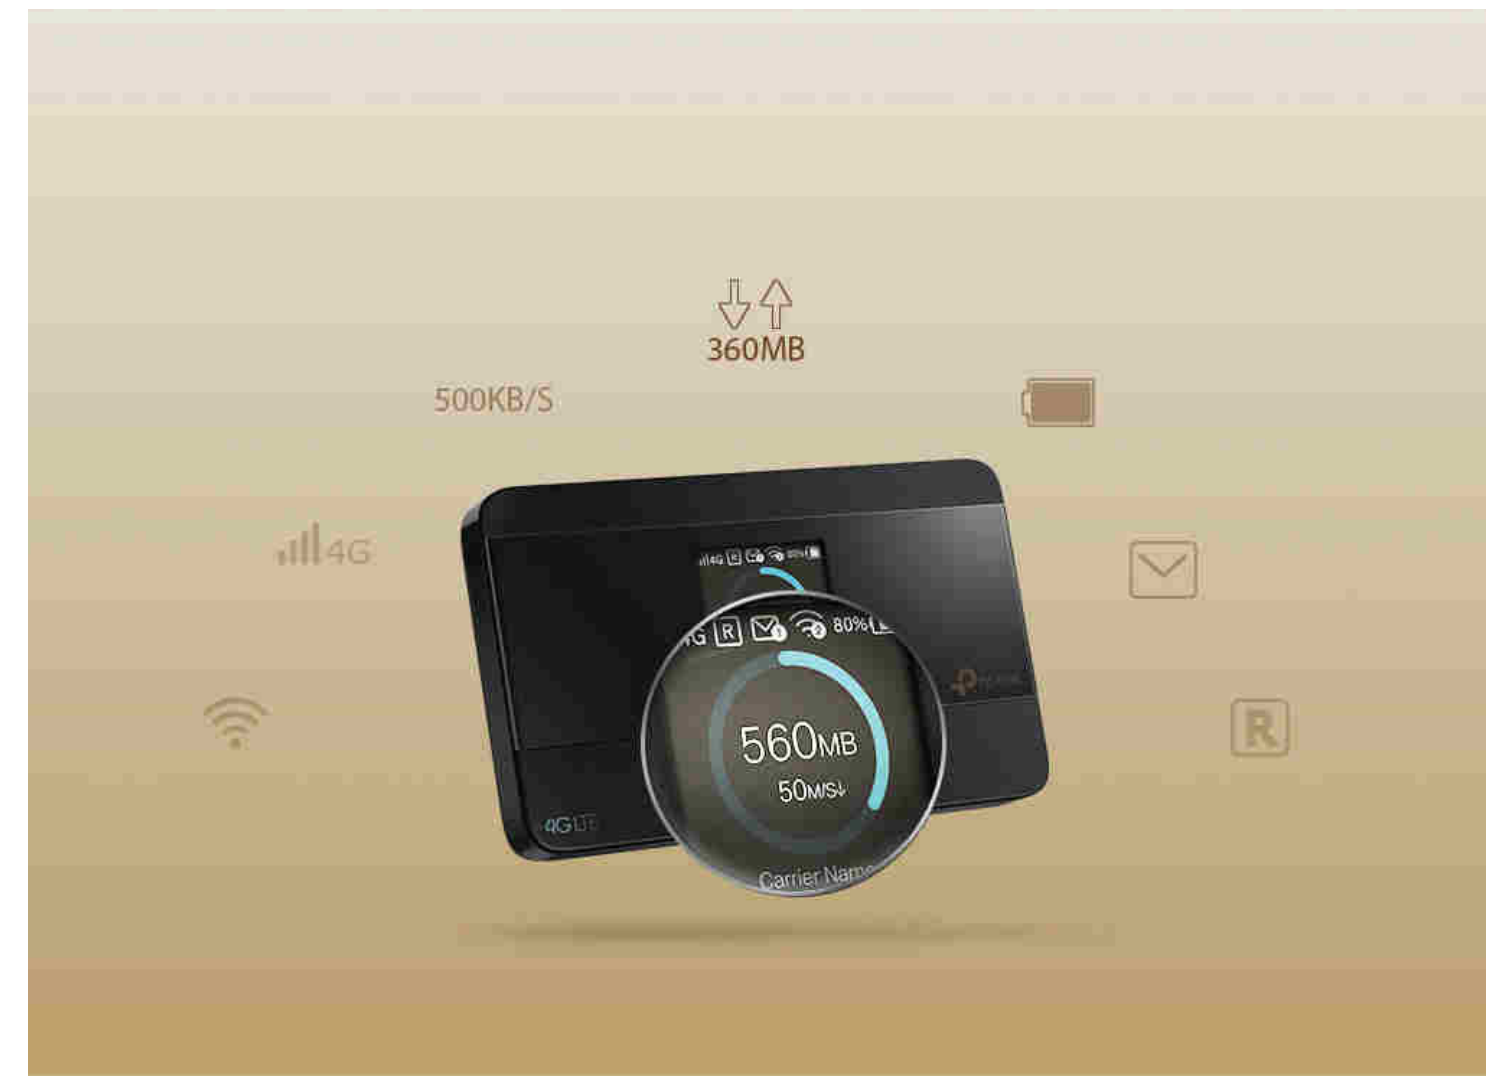

## Artful Little Gadget for Life on the Go

The M7350 features a compact, elegant design very suitable for travel, business trips, outdoor activities or wherever you may be.

## All useful info at a glance

The intuitive screen display of M7350 makes it easy to stay within your data budget and avoids going over the monthly data cap. The screen also displays other much more information of battery life, signal strength, Wi-Fi status, connected users and more.