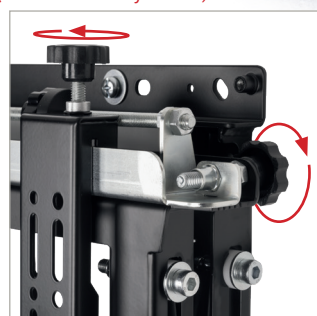

FEATURES

- Modular mount for unlimited wall display configurations
- Suitable for landscape or portrait screen mounting
- Push to open / push to close system provides quick and easy service access
- Tool-less micro-adjustments at 8 points for seamless display alignment
- Suitable for both wall or pole mounting
- Integrated cable management
- Screen specific wall plate spacers (available separately) dramatically shorten install times by eliminating guesswork and on-site calculations
- Perfect solution for mounting screens into a recessed wall
- Locking kit (**BT8310-LK**) to prevent accidental pop-out of mount is also available (separately)
- Safety screws help prevent unauthorised removal of screens
- Includes Interface Adaptor Arms as standard (pictured below) for use with screens with VESA 600 x 400 fixings
- All mounting hardware included

*Please note using the included Interface Adaptor Arms to mount VESA 600 x 400 screens will increase the total depth of the product by 6mm, for a total depth of 107mm, or 299mm whilst popped out (+/-7mm micro-adjustment).

Modular mount allows video wall assembly in an unlimited number of configurations

Push to open / push to close system provides quick and easy service access

Tool-less micro-adjustment at 8 points for seamless display alignment