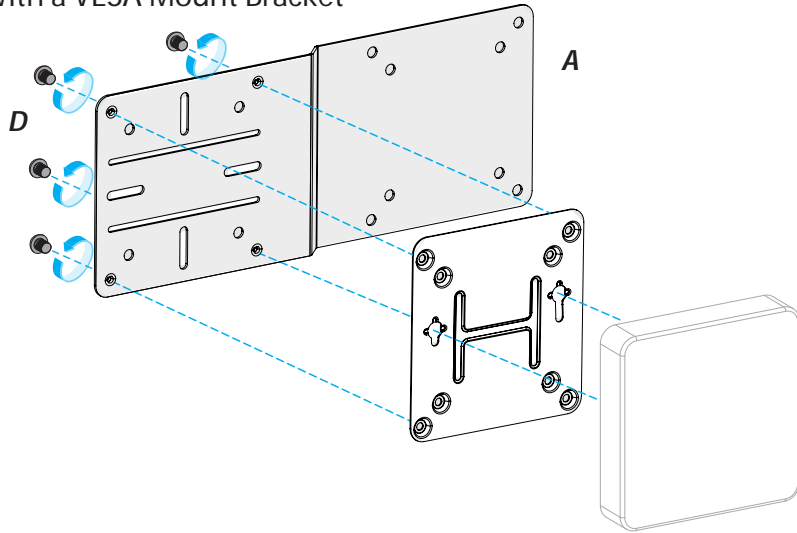

VESA Compatible Mount for Docking Station, NUC, or Thin Client

Product ID

DOCK-NUC-VESA-MOUNT

*Product may vary from image

	Component	Function
1	Device VESA Mounting Points	<ul style="list-style-type: none"> • VESA Compatible 75x75mm and 100x100mm • Use to mount a NUC, Thin Client Computer, or other VESA Compatible accessories
2	Mounting Slots	<ul style="list-style-type: none"> • Use to mount StarTech.com Docking Stations, Thin Client Computer, or other VESA Compatible accessories • <i>Note: Other non-StarTech.com Docking Stations may be compatible if they have a 40x40mm Mounting Pattern</i> • Long Mounting Slots are spaced 40mm between each other. Use to mount Docking Stations • Short Mounting Slots are spaced 54.7mm vertically and horizontally. Use to mount a NUC or other compatible Thin Client computer without a VESA Mount Bracket
3	Monitor VESA Mounting Points	<ul style="list-style-type: none"> • VESA Compatible 75x75mm and 100x100mm

Package Contents

- VESA Adapter Mount For NUC (A) x 1
- M3 x 5mm Screws (B) x 4
- M3 x 16mm Screws (C) x 4
- M4 x 5mm Screws (D) x 4
- M4 x 12mm Screw (E) x 4

- M4 x 20mm Screws (F) x 4
- M5 x 12mm Screws (G) x 4
- M5 x 20mm Screws (H) x 4
- Washers (I) x 4
- Spacers (J) x 8
- Quick-Start Guide x 1

Requirements

For the latest requirements, please visit www.startech.com/DOCK-NUC-VESA-MOUNT

- Phillips head screwdriver
- (Optional) NUC or Thin Client specific VESA mount bracket

Installation

Attach a NUC or Compatible Thin Client

1 Without a VESA Mount Bracket

Note: Use two Screws on either the vertical or horizontal Short Mounting Slots.

1-1 With a VESA Mount Bracket

Note: Use the specific Screws and VESA Mount Bracket that came with the NUC or Thin Client.