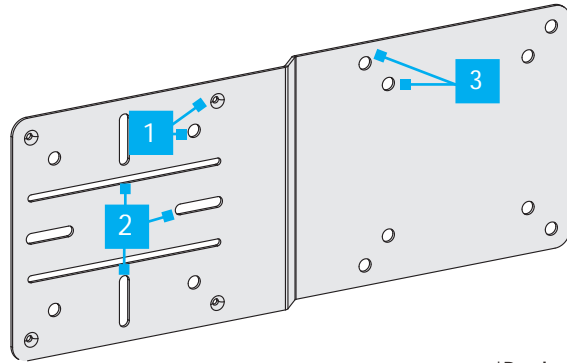

VESA Compatible Mount for Docking Station, NUC, or Thin Client

Product ID

DOCK-NUC-VESA-MOUNT

*Product may vary from image

	Component	Function
1	Device VESA Mounting Points	<ul style="list-style-type: none"> • VESA Compatible 75x75mm and 100x100mm • Use to mount a NUC, Thin Client Computer, or other VESA Compatible accessories
2	Mounting Slots	<ul style="list-style-type: none"> • Use to mount StarTech.com Docking Stations, Thin Client Computer, or other VESA Compatible accessories • <i>Note: Other non-StarTech.com Docking Stations may be compatible if they have a 40x40mm Mounting Pattern</i> • Long Mounting Slots are spaced 40mm between each other. Use to mount Docking Stations • Short Mounting Slots are spaced 54.7mm vertically and horizontally. Use to mount a NUC or other compatible Thin Client computer without a VESA Mount Bracket
3	Monitor VESA Mounting Points	<ul style="list-style-type: none"> • VESA Compatible 75x75mm and 100x100mm

Package Contents

- VESA Adapter Mount For NUC (A) x 1
- M3 x 5mm Screws (B) x 4
- M3 x 16mm Screws (C) x 4
- M4 x 5mm Screws (D) x 4
- M4 x 12mm Screw (E) x 4

- M4 x 20mm Screws (F) x 4
- M5 x 12mm Screws (G) x 4
- M5 x 20mm Screws (H) x 4
- Washers (I) x 4
- Spacers (J) x 8
- Quick-Start Guide x 1

Requirements

For the latest requirements, please visit www.startech.com/DOCK-NUC-VESA-MOUNT

- Phillips head screwdriver
- (Optional) NUC or Thin Client specific VESA mount bracket

Installation

Attach a NUC or Compatible Thin Client

1 Without a VESA Mount Bracket

Note: Use two Screws on either the vertical or horizontal Short Mounting Slots.

1-1 With a VESA Mount Bracket

Note: Use the specific Screws and VESA Mount Bracket that came with the NUC or Thin Client.