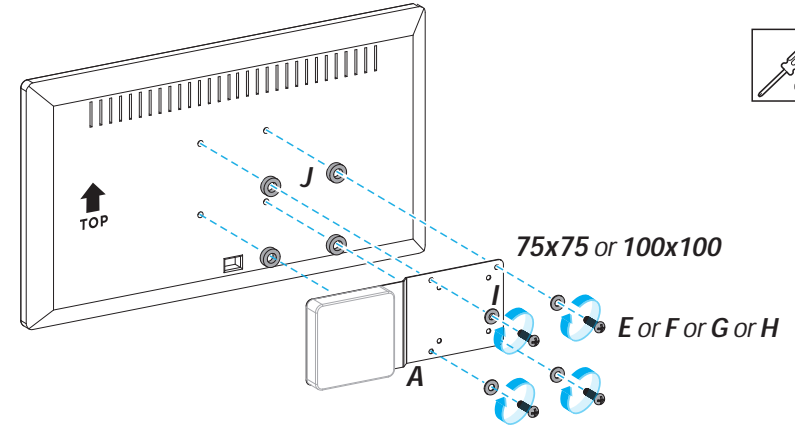

1 Without a VESA Mount Bracket

Note: Use two Screws on either the vertical or horizontal Short Mounting Slots.

1-1 With a VESA Mount Bracket

Note: Use the specific Screws and VESA Mount Bracket that came with the NUC or Thin Client.

Attach a Docking Station

Note: Attach the Docking Station in horizontal or vertical orientation according to needs.

Regulatory Compliance

Use of Trademarks, Registered Trademarks, and other Protected Names and Symbols

PHILLIPS® is a registered trademark of Phillips Screw Company in the United States or other countries.

Attach the VESA Compatible Mount to a Monitor

Note: The Spacers (J) are optional. They may be necessary if the VESA Mounting Points at the back of the Monitor are recessed.