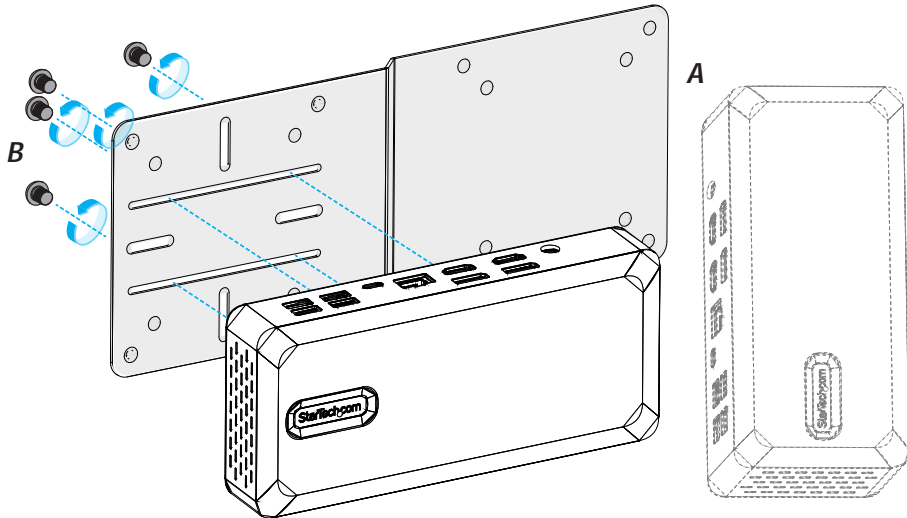

Package Contents

- VESA Adapter Mount For NUC (A) x 1
- M3 x 5mm Screws (B) x 4
- M3 x 16mm Screws (C) x 4
- M4 x 5mm Screws (D) x 4
- M4 x 12mm Screw (E) x 4

- M4 x 20mm Screws (F) x 4
- M5 x 12mm Screws (G) x 4
- M5 x 20mm Screws (H) x 4
- Washers (I) x 4
- Spacers (J) x 8
- Quick-Start Guide x 1

Requirements

For the latest requirements, please visit www.startech.com/DOCK-NUC-VESA-MOUNT

- Phillips head screwdriver
- (Optional) NUC or Thin Client specific VESA mount bracket

Installation

Attach a NUC or Compatible Thin Client

1 Without a VESA Mount Bracket

Note: Use two Screws on either the vertical or horizontal Short Mounting Slots.

1-1 With a VESA Mount Bracket

Note: Use the specific Screws and VESA Mount Bracket that came with the NUC or Thin Client.

Attach a Docking Station

Note: Attach the Docking Station in horizontal or vertical orientation according to needs.

Regulatory Compliance

Use of Trademarks, Registered Trademarks, and other Protected Names and Symbols