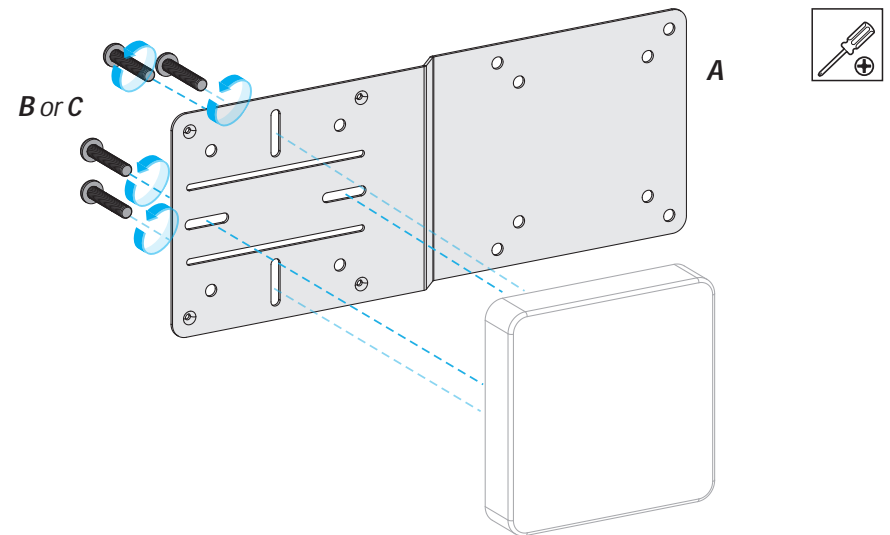

VESA Compatible Mount for Docking Station, NUC, or Thin Client

Product ID

DOCK-NUC-VESA-MOUNT

*Product may vary from image

	Component	Function
1	Device VESA Mounting Points	<ul style="list-style-type: none"> • VESA Compatible 75x75mm and 100x100mm • Use to mount a NUC, Thin Client Computer, or other VESA Compatible accessories
2	Mounting Slots	<ul style="list-style-type: none"> • Use to mount StarTech.com Docking Stations, Thin Client Computer, or other VESA Compatible accessories • <i>Note: Other non-StarTech.com Docking Stations may be compatible if they have a 40x40mm Mounting Pattern</i> • Long Mounting Slots are spaced 40mm between each other. Use to mount Docking Stations • Short Mounting Slots are spaced 54.7mm vertically and horizontally. Use to mount a NUC or other compatible Thin Client computer without a VESA Mount Bracket
3	Monitor VESA Mounting Points	<ul style="list-style-type: none"> • VESA Compatible 75x75mm and 100x100mm

Package Contents

- VESA Adapter Mount For NUC (A) x 1
- M3 x 5mm Screws (B) x 4
- M3 x 16mm Screws (C) x 4
- M4 x 5mm Screws (D) x 4
- M4 x 12mm Screw (E) x 4

- M4 x 20mm Screws (F) x 4
- M5 x 12mm Screws (G) x 4
- M5 x 20mm Screws (H) x 4
- Washers (I) x 4
- Spacers (J) x 8
- Quick-Start Guide x 1

Requirements

For the latest requirements, please visit www.startech.com/DOCK-NUC-VESA-MOUNT

- Phillips head screwdriver
- (Optional) NUC or Thin Client specific VESA mount bracket

Installation

Attach a NUC or Compatible Thin Client

1 Without a VESA Mount Bracket

Note: Use two Screws on either the vertical or horizontal Short Mounting Slots.

1-1 With a VESA Mount Bracket

Note: Use the specific Screws and VESA Mount Bracket that came with the NUC or Thin Client.