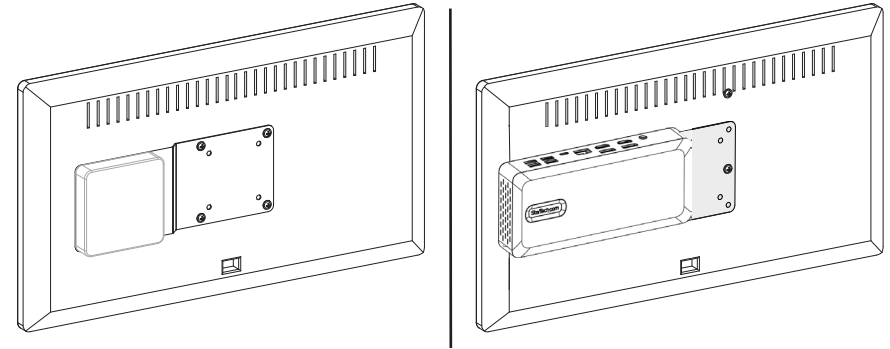

VESA Compatible Mount for Docking Station, NUC, or Thin Client

Product ID

DOCK-NUC-VESA-MOUNT

*Product may vary from image

	Component	Function
1	Device VESA Mounting Points	<ul style="list-style-type: none"> • VESA Compatible 75x75mm and 100x100mm • Use to mount a NUC, Thin Client Computer, or other VESA Compatible accessories
2	Mounting Slots	<ul style="list-style-type: none"> • Use to mount StarTech.com Docking Stations, Thin Client Computer, or other VESA Compatible accessories • <i>Note: Other non-StarTech.com Docking Stations may be compatible if they have a 40x40mm Mounting Pattern</i> • Long Mounting Slots are spaced 40mm between each other. Use to mount Docking Stations • Short Mounting Slots are spaced 54.7mm vertically and horizontally. Use to mount a NUC or other compatible Thin Client computer without a VESA Mount Bracket
3	Monitor VESA Mounting Points	<ul style="list-style-type: none"> • VESA Compatible 75x75mm and 100x100mm

1 Without a VESA Mount Bracket

Note: Use two Screws on either the vertical or horizontal Short Mounting Slots.

1-1 With a VESA Mount Bracket

Note: Use the specific Screws and VESA Mount Bracket that came with the NUC or Thin Client.

Attach a Docking Station

Note: Attach the Docking Station in horizontal or vertical orientation according to needs.

Regulatory Compliance

Use of Trademarks, Registered Trademarks, and other Protected Names and Symbols

PHILLIPS® is a registered trademark of Phillips Screw Company in the United States or other countries.

Attach the VESA Compatible Mount to a Monitor

Note: The Spacers (J) are optional. They may be necessary if the VESA Mounting Points at the back of the Monitor are recessed.