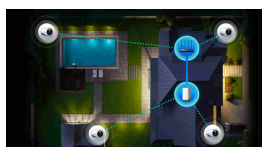

### Notice Every Small Detail

Using a true 4K lens and sensor, the camera's crisp 4K images are so powerful you can read license plates up to 32.8 ft (10 m) away.