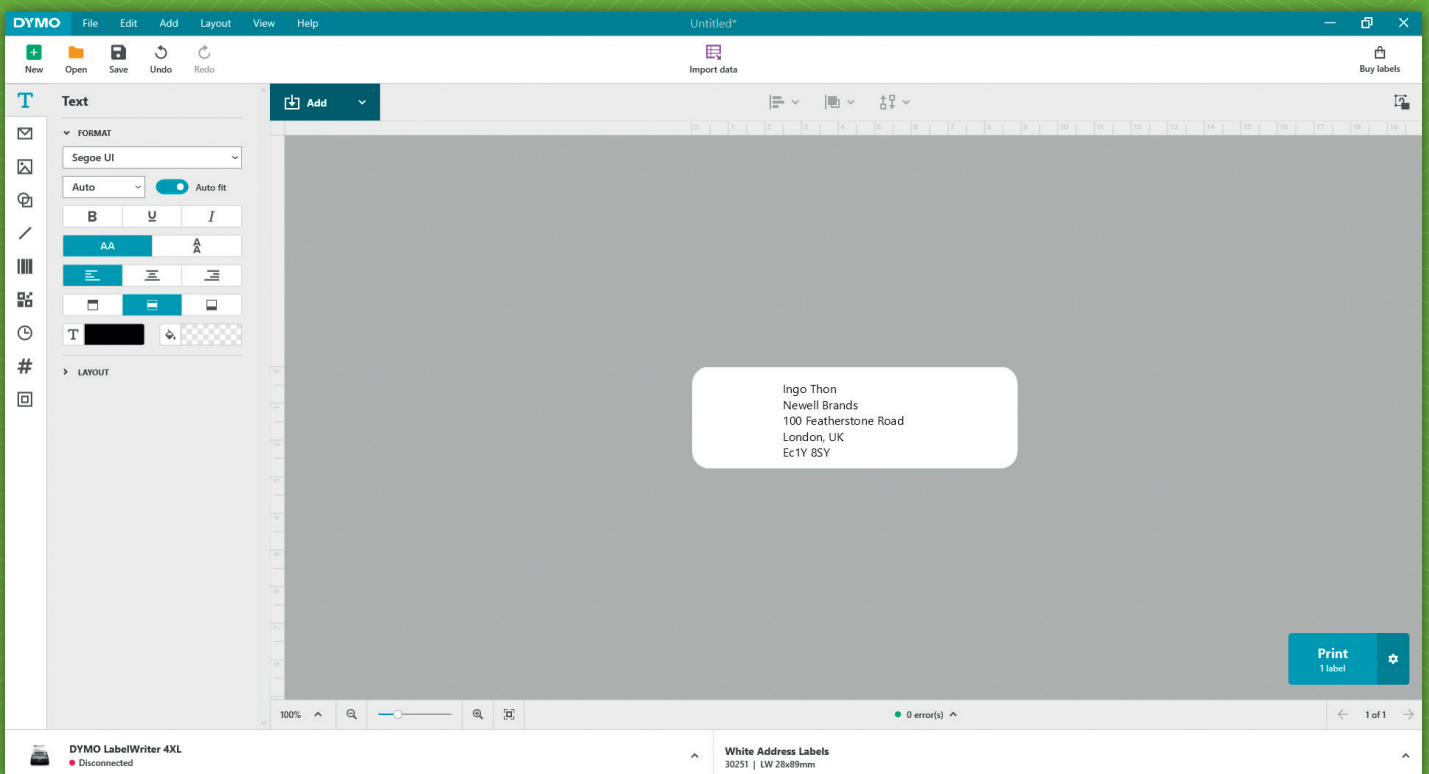

AVAILABLE NOW ON:

WWW.DYMO.COM/EN-GB/ONLINE-SUPPORT