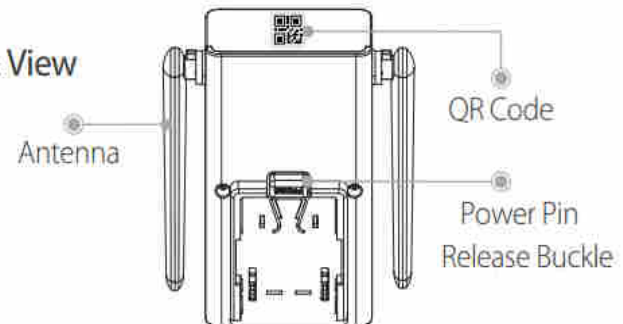

You can quickly configure DB60 after configuring bells

Auxiliary Interface

Reset Button
Pairing Button

General

AC 90V~240V power supply, Wall-mounted Power plug
Power Consumption: <5W
Working Environment: -10°C~+50°C/14°F~122°F, Less than 95%RH
Dimension (without power plug): 95 × 52 × 28mm
Weight: 230g

Front View

Back View

What's in the box

- 1x Chime
- 1x Power Plug
- 1x QSG