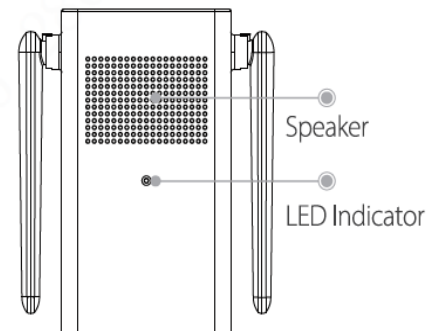

You can quickly configure DB60 after configuring bells

Auxiliary Interface

Reset Button
Pairing Button

General

AC 90V~240V power supply, Wall-mounted Power plug
Power Consumption: <5W
Working Environment: -10°C~+50°C/14°F~122°F, Less than 95%RH
Dimension (without power plug): 95 × 52 × 28mm
Weight: 230g

Front View

Back View

What's in the box

- 1x Chime
- 1x Power Plug
- 1x QSG