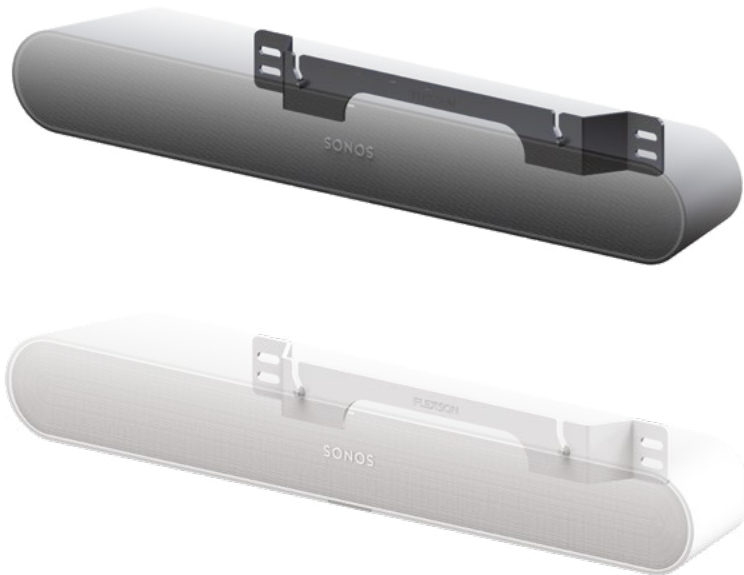

SRWM Wall Mount for Sonos Ray

The award winning Flexson Wall Mount for Sonos Ray allows you to position the soundbar anywhere on the wall. Featuring a 30mm step design, the soundbar is positioned just in front of the TV to optimise the full range of sound, while Flexson's coveted cable management system chases cables straight through a non-intrusive hole and into the wall for a tidy installation. This mount is bespoke to suit the Sonos Ray and is precision engineered from High Grade Steel. The Flexson Wall Mount has multi-point fixing points and a one-part design for easy mounting. By requiring less parts, it also helps to reduce package waste.

- Allows you to position the Sonos Ray anywhere on the wall
- 30mm Step Design to position the sound in front of the TV
- Cable Management hole for chasing cables into wall
- One part design for easy installation and reduced packaging waste
- Multi-Point fixing points
- Precision engineered from High Grade Steel

	Black		White	
Product Code	FLXSRAYWM1021		FLXSRAYWM1011	
EAN Number	5057964002422		5057964002439	
UK, European and US (SRP)	£24.99	€29.99	\$29.99	
Product Specifications	Height	Width	Depth	Weight
Product Size (mm)	338mm	31mm	40mm	0.297kg
Carton Dimensions (mm)	343mm	35mm	45mm	0.297kg
Carton Contents	1 x mount, 1 x instructions, 1 x fixings			
Country of Manufacture	China	Outer Carton Quantity		10