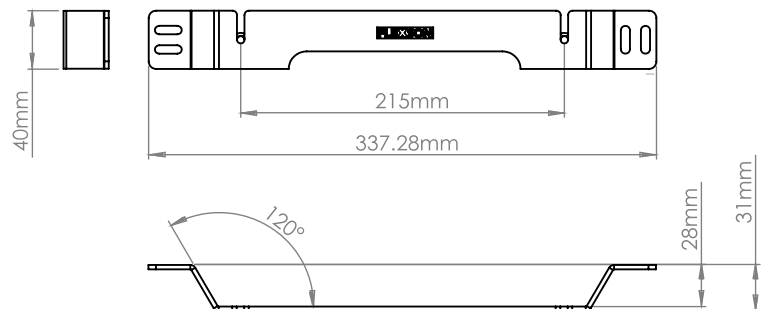

SRWM Wall Mount for Sonos Ray

The award winning Flexson Wall Mount for Sonos Ray allows you to position the soundbar anywhere on the wall. Featuring a 30mm step design, the soundbar is positioned just in front of the TV to optimise the full range of sound, while Flexson's coveted cable management system chases cables straight through a non-intrusive hole and into the wall for a tidy installation. This mount is bespoke to suit the Sonos Ray and is precision engineered from High Grade Steel. The Flexson Wall Mount has multi-point fixing points and a one-part design for easy mounting. By requiring less parts, it also helps to reduce package waste.

- Allows you to position the Sonos Ray anywhere on the wall
- 30mm Step Design to position the sound in front of the TV
- Cable Management hole for chasing cables into wall
- One part design for easy installation and reduced packaging waste
- Multi-Point fixing points
- Precision engineered from High Grade Steel

	Black		White	
Product Code	FLXSRAYWM1021		FLXSRAYWM1011	
EAN Number	5057964002422		5057964002439	
UK, European and US (SRP)	£24.99	€29.99	\$29.99	
Product Specifications	Height	Width	Depth	Weight
Product Size (mm)	338mm	31mm	40mm	0.297kg
Carton Dimensions (mm)	343mm	35mm	45mm	0.297kg
Carton Contents	1 x mount, 1 x instructions, 1 x fixings			
Country of Manufacture	China	Outer Carton Quantity		10