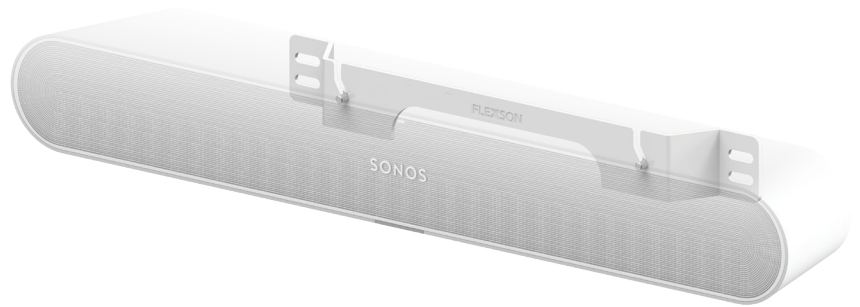

SRWM Wall Mount for Sonos Ray

The Flexson Wall Mount for Sonos Ray allows you to position the soundbar anywhere on the wall. Featuring a 30mm step design, the soundbar is positioned just in front of the TV to optimise the full range of sound, while Flexson's coveted cable management system chases cables straight through a non-intrusive hole and into the wall for a tidy installation. This mount is bespoke to suit the Sonos Ray and is precision engineered from High Grade Steel. The Flexson Wall Mount has multi-point fixing points and a one-part design for easy mounting. By requiring less parts, it also helps to reduce package waste.

- Allows you to position the Sonos Ray anywhere on the wall
- 30mm Step Design to position the sound in front of the TV
- Cable Management hole for chasing cables into wall
- One part design for easy installation and reduced packaging waste
- Multi-Point fixing points
- Precision engineered from High Grade Steel

	Black		White	
Product Code	FLXSRAYWM1021		FLXSRAYWM1011	
EAN Number	5057964002422		5057964002439	
UK, European and US (SRP)	£24.99	€29.99	\$29.99	
Product Specifications	Height	Width	Depth	Weight
Product Size (mm)	338mm	31mm	40mm	0.297kg
Carton Dimensions (mm)	343mm	35mm	45mm	0.297kg
Carton Contents	1 x mount, 1 x instructions, 1 x fixings			
Country of Manufacture	China	Outer Carton Quantity		10