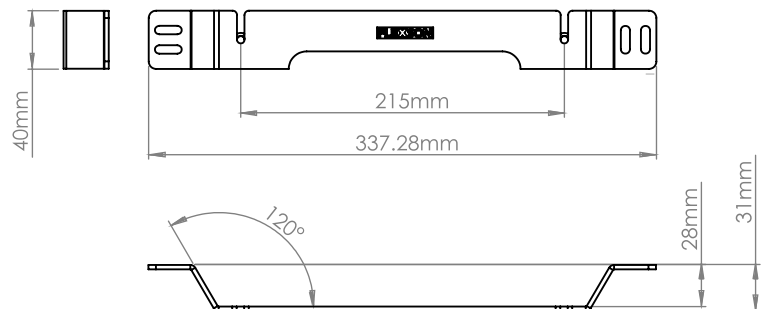

SRWM Wall Mount for Sonos Ray

The Flexson Wall Mount for Sonos Ray allows you to position the soundbar anywhere on the wall. Featuring a 30mm step design, the soundbar is positioned just in front of the TV to optimise the full range of sound, while Flexson's coveted cable management system chases cables straight through a non-intrusive hole and into the wall for a tidy installation. This mount is bespoke to suit the Sonos Ray and is precision engineered from High Grade Steel. The Flexson Wall Mount has multi-point fixing points and a one-part design for easy mounting. By requiring less parts, it also helps to reduce package waste.

- Allows you to position the Sonos Ray anywhere on the wall
- 30mm Step Design to position the sound in front of the TV
- Cable Management hole for chasing cables into wall
- One part design for easy installation and reduced packaging waste
- Multi-Point fixing points
- Precision engineered from High Grade Steel

	Black		White	
Product Code	FLXSRAYWM1021		FLXSRAYWM1011	
EAN Number	5057964002422		5057964002439	
UK, European and US (SRP)	£24.99	€29.99	\$29.99	
Product Specifications	Height	Width	Depth	Weight
Product Size (mm)	338mm	31mm	40mm	0.297kg
Carton Dimensions (mm)	343mm	35mm	45mm	0.297kg
Carton Contents	1 x mount, 1 x instructions, 1 x fixings			
Country of Manufacture	China	Outer Carton Quantity		10