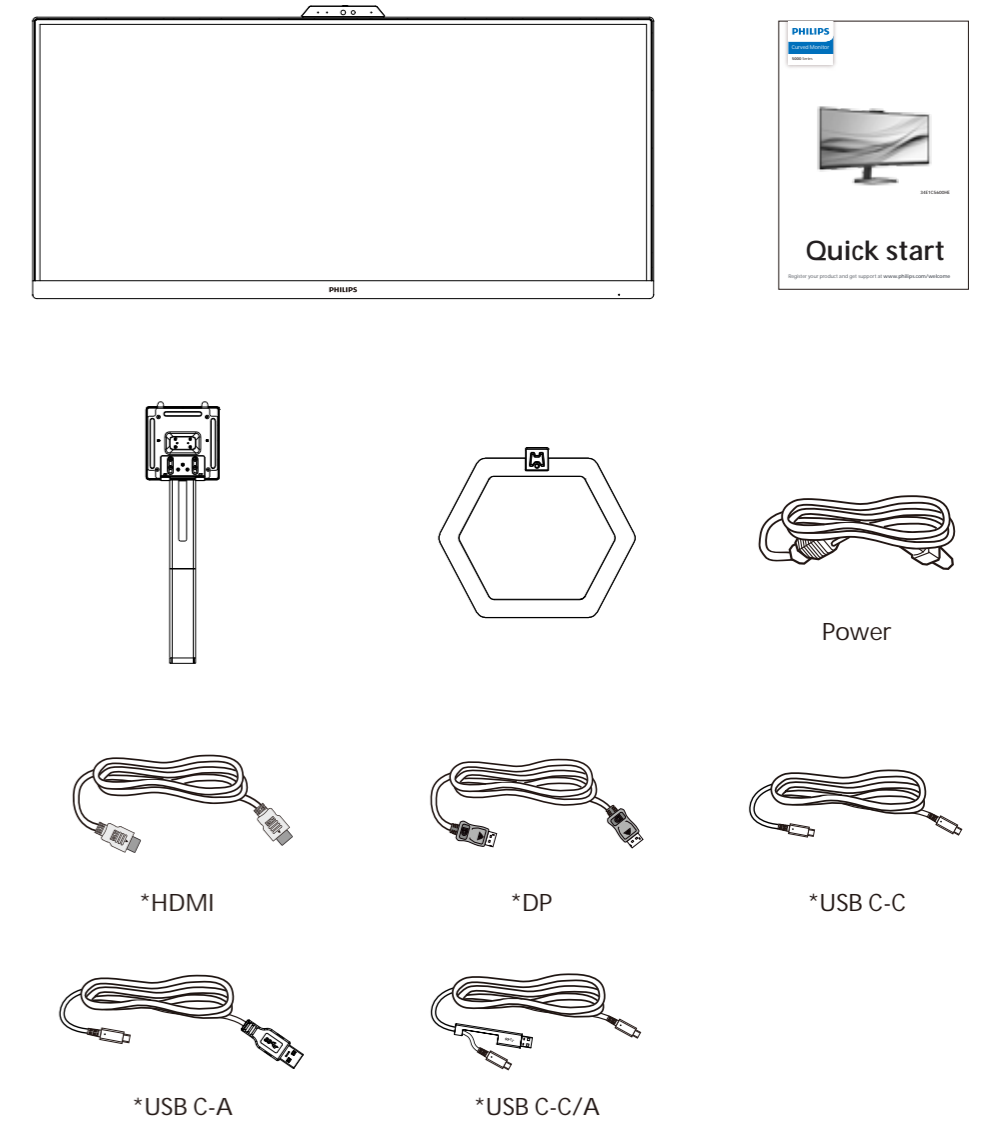

4

5

MultiView	SUB SOURCE POSSIBILITY (x)			
	Inputs	HDMI	DisplayPort	USBC
MAIN SOURCE (x)	HDMI	●	●	●
	DisplayPort	●	●	●
	USBC	●	●	●

Register your product and get support at www.philips.com/support

Version: 34E1C5600HQ1T
2022 © TOP Victory Investments Ltd. All rights reserved.

Specifications are subject to change without notice.

HDMI

www.philips.com

Energy Labelling
34E1C5600HE

Printed in China

H41G78S381343A

PHILIPS

Curved Monitor

5000 Series

34E1C5600HE

Quick start

Register your product and get support at www.philips.com/welcome

Contents

*Different according to region
Display design may differ from that illustrated

1

▲ CAUTION: Place the monitor face down on a smooth surface. Pay attention not to scratch or damage the screen.

2

USB C-C

USB A-C

3