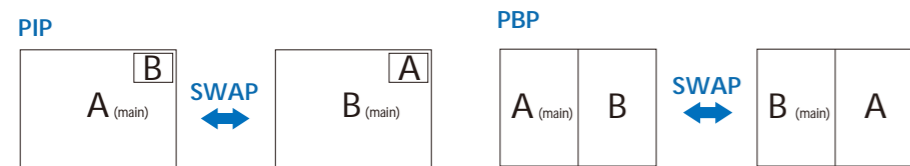

5

MultiView	SUB SOURCE POSSIBILITY (x)			
	Inputs	HDMI	DisplayPort	USBC
MAIN SOURCE (x)	HDMI	●	●	●
	DisplayPort	●	●	●
	USBC	●	●	●