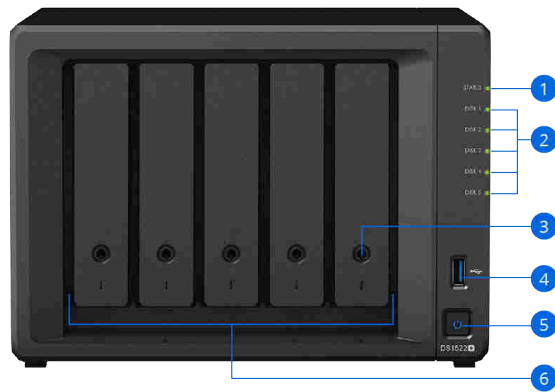

Hardware Overview

Front