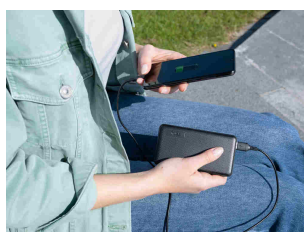

LIFESTYLE VISUAL 3