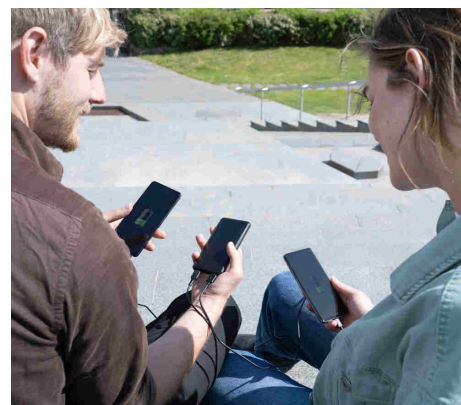

2-for-1

Simultaneously charge three phones or tablets – from any brand – via 2 USB-A and 1 USB-C port, so you're always connected and ready to work (or play). Recharge the powerbank itself via the included micro-USB cable or USB-C port.

Pack up and go

An extra-high capacity yet compact design enables you to pack up, recharge, and go – without adding weight or bulk to your daily carry, with fast-charging capability that charges your devices multiple times at maximum speed.**