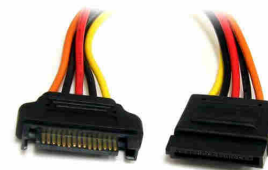

StarTech.com 12in 15 pin SATA Power Extension Cable

Brand : StarTech.com

Product code: SATAPOWEXT12

Product name : 12in 15 pin SATA Power Extension Cable

StarTech.com 12in 15 pin SATA Power Extension Cable - SATA Power Male to Female Extender - 12 Inch SATA Power Extension Cord

StarTech.com 12in 15 pin SATA Power Extension Cable. Cable length: 0.3048 m, Connector 1: SATA 15-pin, Connector 2: SATA 15-pin. Weight: 23 g. Package width: 125 mm, Package depth: 225 mm, Package height: 8 mm

Features		Weight & dimensions	
Cable length *	0.3048 m	Weight	23 g
Connector 1 *	SATA 15-pin	Packaging data	
Connector 2 *	SATA 15-pin	Package width	125 mm
Connector 1 gender	Male	Package depth	225 mm
Connector 2 gender	Female	Package height	8 mm
Connector 1 form factor	Straight	Package weight	28 g
Connector 2 form factor	Straight	Technical details	
Product colour	Multicolour	Compliance certificates	RoHS
AWG wire size	18	Logistics data	
Certification	CE, REACH	Harmonized System (HS) code	84733080