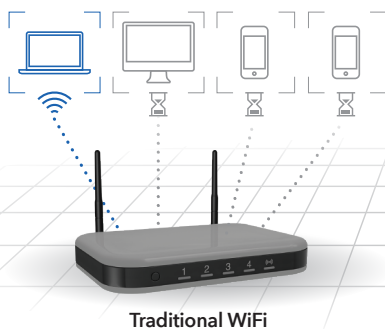

Security

Maintain high security across your network to ensure your privacy & family is safe while online. Whether it's preventing phishing & spyware or just limiting access for kids & guests, NETGEAR has you covered.

NETGEAR ARMOR™—One-stop Internet security solution for your home network and your connected devices that delivers added protection and greater peace of mind **

NETGEAR SMART PARENTAL CONTROLS™—Easily manage your kids' time online across their connected devices**

VPN SUPPORT—On PC, MAC, & now also with OpenVPN Connect app on iOS & Android, securely access your home network & Internet connection from your mobile device remotely

GUEST NETWORK—Separate and secure network for your guests

AUTOMATIC FIRMWARE UPDATE—Delivers latest security patches to the router

LATEST SECURITY STANDARD—Supports WPA3 the latest and cutting-edge WiFi security protocol

4x4 Multi-user MIMO

Using multi-user MIMO⁺ technology, routers can stream data to multiple devices simultaneously. That means faster downloads and smoother streaming for your devices with 4 streams.

Enjoy simultaneous streaming with MU-MIMO

Data sent to one device at a time