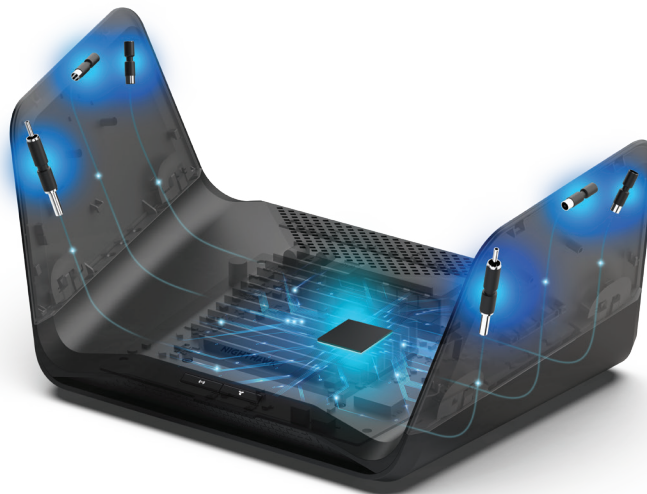

Award-winning Industrial Design

This next-generation Nighthawk RAXE300 Tri-Band WiFi 6E Router router design conceals six (6) high-performance antennas under the 'wings'. The antennas are optimally positioned for best WiFi performance and extend strong and reliable WiFi coverage indoors and outdoors.^{SS}