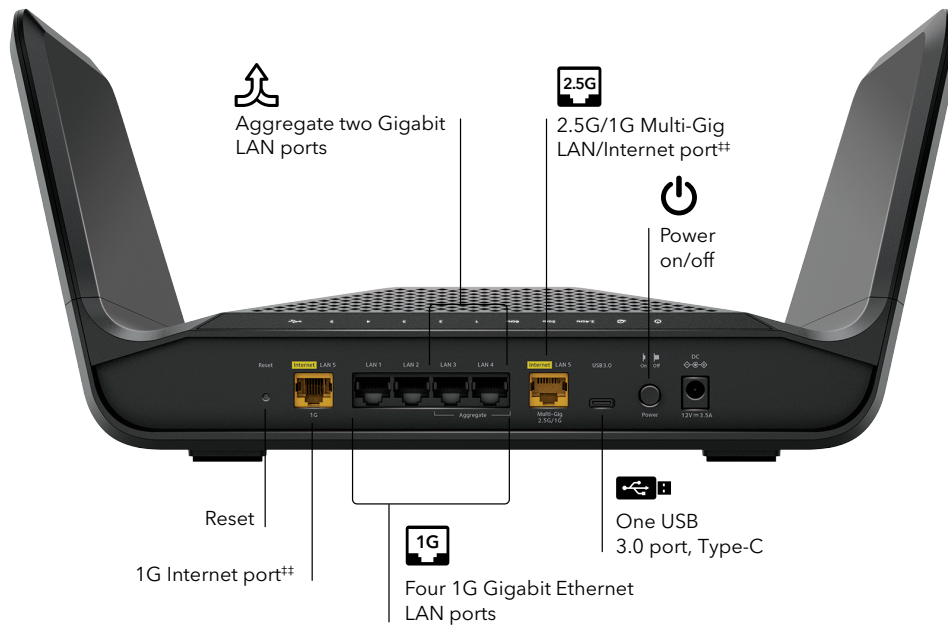

Connection Diagram