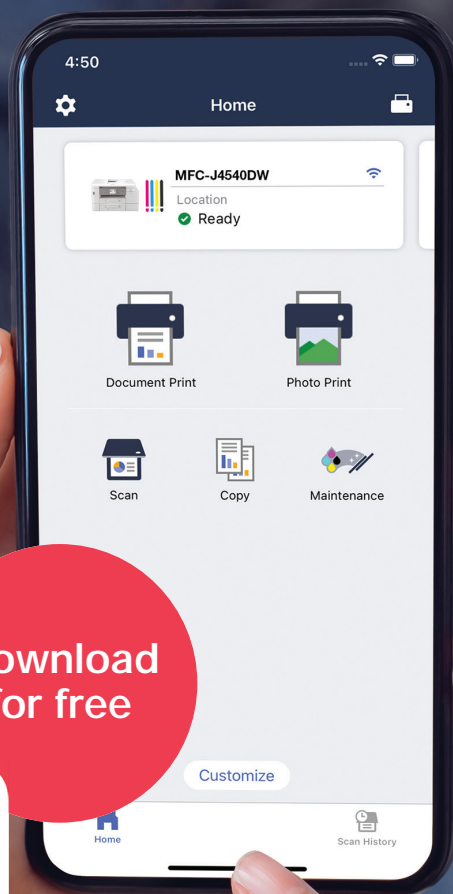

New app: Brother Mobile Connect

The way we live and work is changing rapidly, and to support the flexibility required, we've launched a new app. Brother Mobile Connect provides intuitive, time saving functionality to fit seamlessly into a busy life. Print from anywhere, manage documents and get discounted genuine supplies all from your mobile device.

Download
for free

Brother's genuine supplies offer peace of mind and quality guaranteed.

Brother Genuine Supplies deliver flawless, reliable results and productivity-enhancing performance. As well as protecting your business from document tampering, you can do your bit to protect the environment through recycling and eco-friendly production processes. It's this combination of benefits that sets Brother Genuine Supplies apart from non-genuine alternatives and ensures your printer always performs at its best.

Supplies

Standard yield cartridges

Code	Pages
LC426BK	3,000
LC426CMY	1,500
LC426VAL	3,000 BK, 1,500 CMY

High yield cartridges

Code	Pages
LC426XLBK	6,000
LC426XLCMY	5,000

App features

Effortless print / scan experience

Send a print job, any time, any place

No more lost scanned files

Customisable interface

Replenish ink cartridges, quickly and easily