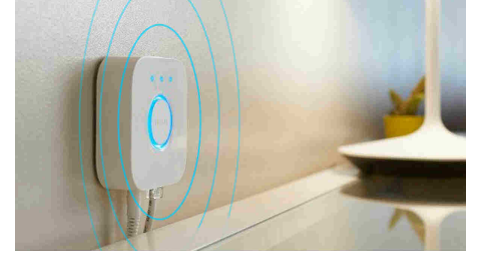

Unlock the full suite of smart lighting features with the Bridge

The Bridge unlocks the features that make smart lighting truly smart – away-from-home control, voice control, automated lighting and much more. Add a Bridge to your setup to create immersive experiences, tap into technology that's secure and reliable, and more. The Bridge is the key to smart lighting like you've never seen before.