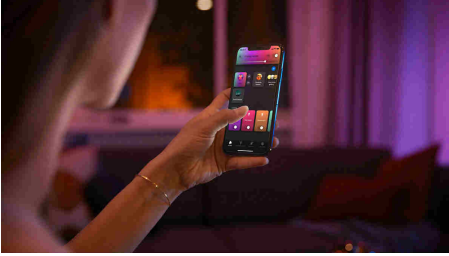

## Easy smart lighting

Add colour to any room with these two smart candelabra bulbs, which offers warm to cool white light as well as 16 million colours. Use Bluetooth for instant light control in one room or connect to the Hue Bridge to unlock the full suite of features.

### Easy smart lighting

- Control up to 10 lights with the Bluetooth app
- Control lights with your voice\*
- Create a personalised experience with colourful smart light
- Get the perfect light recipes for your daily activities
- Unlock the full suite of smart lighting features with the Bridge

# Highlights

Control up to 10 lights with the Bluetooth app

With the Hue Bluetooth app, you can control your Hue smart lights in a single room of your home. Add up to 10 smart lights and control them all with just the touch of a button on your mobile device.