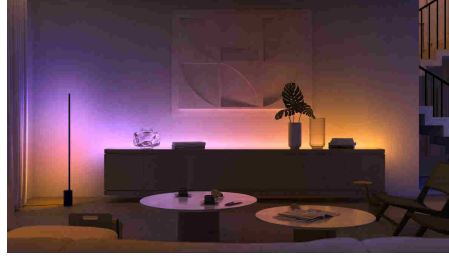

# Highlights

Control up to 10 lights with the Bluetooth app

With the Hue Bluetooth app, you can control your Hue smart lights in a single room of your home. Add up to 10 smart lights and control them all with just the touch of a button on your mobile device.

Create a personalised experience with colourful smart light

Transform your home with over 16 million colours, instantly creating the right atmosphere for any event. With the touch of a button, you can set a festive mood for a party, turn your living room into a movie theatre, enhance your home decor with colour accents, and much more.