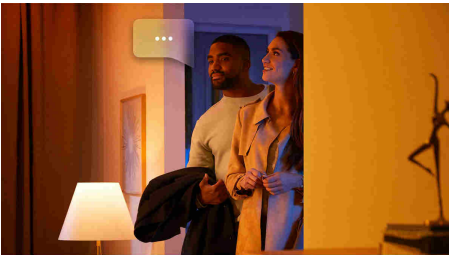

Philips Hue works with Amazon Alexa and the Google Assistant when paired with a compatible Google Nest or Amazon Echo device. Simple voice commands allow you to control multiple lights in a room, or just a single lamp.

Create a personalised experience with colourful smart light