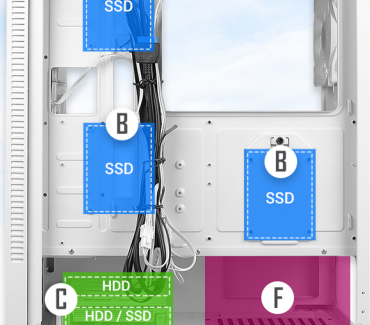

Antec

BUILT FOR GAMING

NX410 Black/White

NX series-Mid Tower Gaming Case

CREATION OF VALUE & FUNCTION

The NX410 Black/White mid-tower gaming case effortlessly combines a bevy of in-demand features: USB 3.0 connectivity, ample storage drive bays, room for expansion, and includes one ARGB LED fans in both front and rear. With support for up to a 360 mm liquid cooling radiator in front and 280 mm on top, NX410 Black/White is easy to build with and easy to cool.

Net Weight: 5.1 kgs
Gross Weight: 6.3 kgs

Tempered Glass Side Panel

I/O PORTS

LED CONTROL BUTTON

Just a single press to change the front panel's ARGB lighting effect at will

SUPPORTS UP TO 6 FANS

Top: Up to 280 mm Radiator

Rear: Up to 120 mm Radiator

1 x 120 mm

Front: Up to 360 mm Radiator

* Included Fan(s):
2 x 140 mm ARGB fan in front
& 1 x 120 mm ARGB fan in rear

- A** Motherboard support: Up to ATX
- D** Graphics Card Support: Up to 335 mm
- B** 2.5" SSD: 3
- E** CPU Cooler Support: Up to 168 mm
- C** 3.5" HDD/2.5" SSD(convertible): 2/1
- F** PSU Support: Up to 165 mm

Case Specifications

Case Dimensions	390 mm x 210 mm x 485 mm (DxWxH)
Form Factor	Mid Tower
Materials	SPCC / ABS
Motherboard Support	ATX, Micro-ATX, ITX
Front Access & Controls	Power, LED Control Button, USB3.0 x 1, USB2.0 x 2, HD-AUDIO
Side Panel	Tempered Glass Side Panel