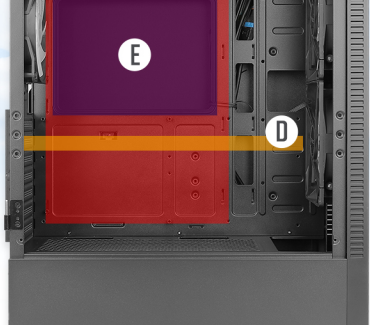

Antec

BUILT FOR GAMING

NX410 Black/White

NX series-Mid Tower Gaming Case

CREATION OF VALUE & FUNCTION

The NX410 Black/White mid-tower gaming case effortlessly combines a bevy of in-demand features: USB 3.0 connectivity, ample storage drive bays, room for expansion, and includes one ARGB LED fans in both front and rear. With support for up to a 360 mm liquid cooling radiator in front and 280 mm on top, NX410 Black/White is easy to build with and easy to cool.

Net Weight: 5.1 kgs
Gross Weight: 6.3 kgs

Tempered Glass Side Panel

I/O PORTS

LED CONTROL BUTTON

Just a single press to change the front panel's ARGB lighting effect at will

SUPPORTS UP TO 6 FANS

Top: Up to 280 mm Radiator

Rear: Up to 120 mm Radiator

1 x 120 mm

Front: Up to 360 mm Radiator

* Included Fan(s):
2 x 140 mm ARGB fan in front
& 1 x 120 mm ARGB fan in rear

- A** Motherboard support: Up to ATX
- D** Graphics Card Support: Up to 335 mm
- B** 2.5" SSD: 3
- E** CPU Cooler Support: Up to 168 mm
- C** 3.5" HDD/2.5" SSD(convertible): 2/1
- F** PSU Support: Up to 165 mm

Case Specifications

Case Dimensions	390 mm x 210 mm x 485 mm (DxWxH)
Form Factor	Mid Tower
Materials	SPCC / ABS
Motherboard Support	ATX, Micro-ATX, ITX
Front Access & Controls	Power, LED Control Button, USB3.0 x 1, USB2.0 x 2, HD-AUDIO
Side Panel	Tempered Glass Side Panel