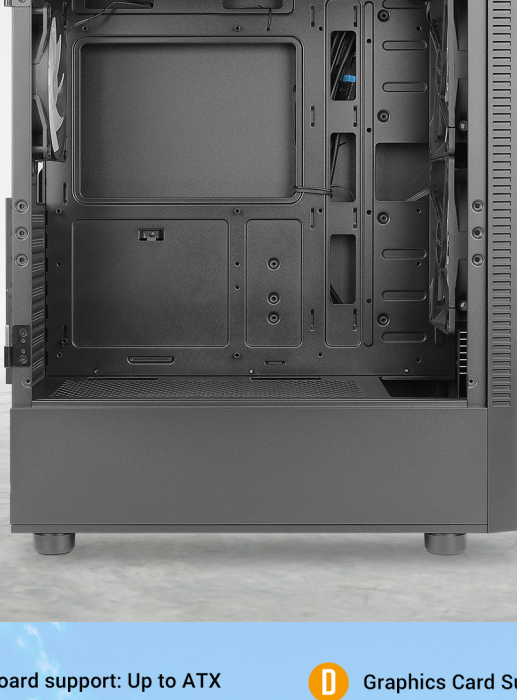

- **A** Motherboard support: Up to ATX
- **D** Graphics Card Support: Up to 335 mm
- **B** 2.5" SSD: 3
- **E** CPU Cooler Support: Up to 168 mm
- **C** 3.5" HDD/2.5" SSD(convertible): 2/1
- **F** PSU Support: Up to 165 mm

Case Specifications

Case Dimensions	390 mm x 210 mm x 485 mm (DxWxH)
Form Factor	Mid Tower
Materials	SPCC / ABS
Motherboard Support	ATX, Micro-ATX, ITX
Front Access & Controls	Power, LED Control Button, USB3.0 x 1, USB2.0 x 2, HD-AUDIO
Side Panel	Tempered Glass Side Panel

Expansion & Drive Bays

Expansion Slots	7
3.5"/2.5" (Convertible)	2/1
2.5"	3

Cooling Support

Front	3 x 120 mm / 3 x 140 mm
Top	2 x 120 mm / 2 x 140 mm
Rear	1 x 120 mm
Included Fan(s)	2 x 140 mm ARGB fan in front & 1 x 120 mm ARGB fan in rear

Radiator Support

Front	120 mm / 240 mm / 280 mm / 360 mm
Top	120 mm / 240 mm / 280 mm
Rear	120 mm

Clearances

Max GPU Length	≤ 335 mm
Max CPU Cooler Height	≤ 168 mm
PSU Support	≤ 165 mm

Miscellaneous

Dust Filter	Top / Bottom
Warranty	1 Year
Net Weight	5.1 Kgs
Gross Weight	6.3 Kgs
UPC#	NX410: 0-761345-81041-8 NX410 W:0-761345-81042-5

Antec