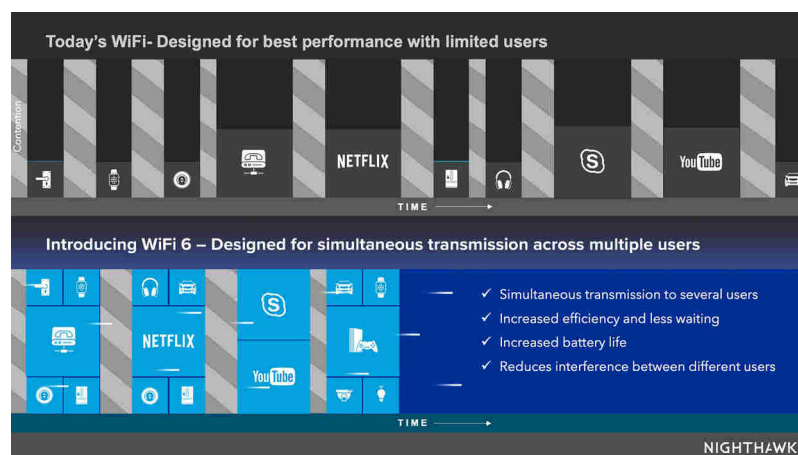

STANDARDS-BASED WIFI SECURITY (802.11i, 128-bit AES encryption with PSK)

GUEST NETWORK–Separate and secure network for your guests

AUTOMATIC FIRMWARE UPDATE–Delivers latest security patches to the router

LATEST SECURITY STANDARD–Supports WPA3 the latest and cutting-edge Wi-Fi security protocol

Orthogonal Frequency Division Multiple Access (OFDMA)

Using the uplink and downlink OFDMA feature of WiFi 6, the WiFi traffic is managed much more efficiently since data is transmitted from different devices concurrently, rather than having each device's data wait for its turn. This results in an efficient use of air-time, reduced latency, and increased bandwidth to add more devices to your network.