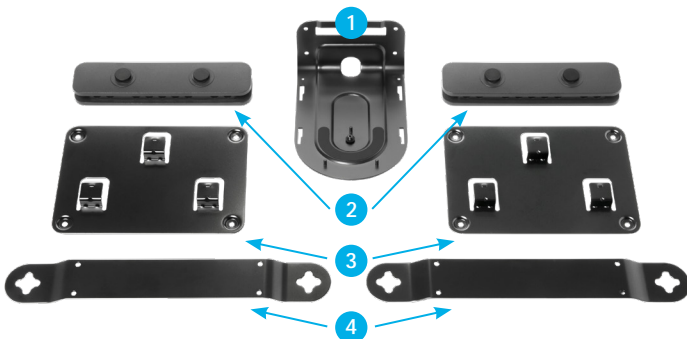

## RALLY MIC POD

- 1 Four microphones with eight beamforming elements provide a 15 ft (4.5m) pickup range
- 2 9.6 ft (2.95m) cable connects to Rally Table Hub, Rally Mic Pod Hub, or another Mic Pod
- 3 Mute button with LED status indicator
- 4 Technical fabric resists dirt and fingerprints
- 5 Input to daisy chain with another Mic Pod

## RALLY MIC POD HUB

- 1 Three inputs for Mic Pods or additional Hubs
- 2 Single-cable connections to Mic Pods for clean cabling and ease of placement
- 3 Under-table mounting hardware included
- 4 9.6 ft (2.95m) cable connects to another Mic Pod Hub or the Rally Table Hub

## RALLY SPEAKER

- 1 Premium materials in slate gray complement high-style meeting rooms
- 2 Anti-vibration enclosure eliminates buzzing and interference
- 3 3 in (76mm) speaker driver delivers rich, clear sound
- 4 Patent-pending suspension system isolates vibration within the enclosure
- 5 Acoustically transparent fabric for good looks and clear sound
- 6 A single 9.6 ft (2.95m) Mini-XLR cable connects to Rally Display Hub for both signal and power

## RALLY MOUNTING KIT

- 1 Invertible camera bracket supports wall mounting and near-ceiling installation
- 2 Cable retainers for Table Hub and Display Hub keeps cables plugged in
- 3 Ventilated brackets secure Hubs under the table or to the wall
- 4 Low-profile speaker brackets for a floating appearance