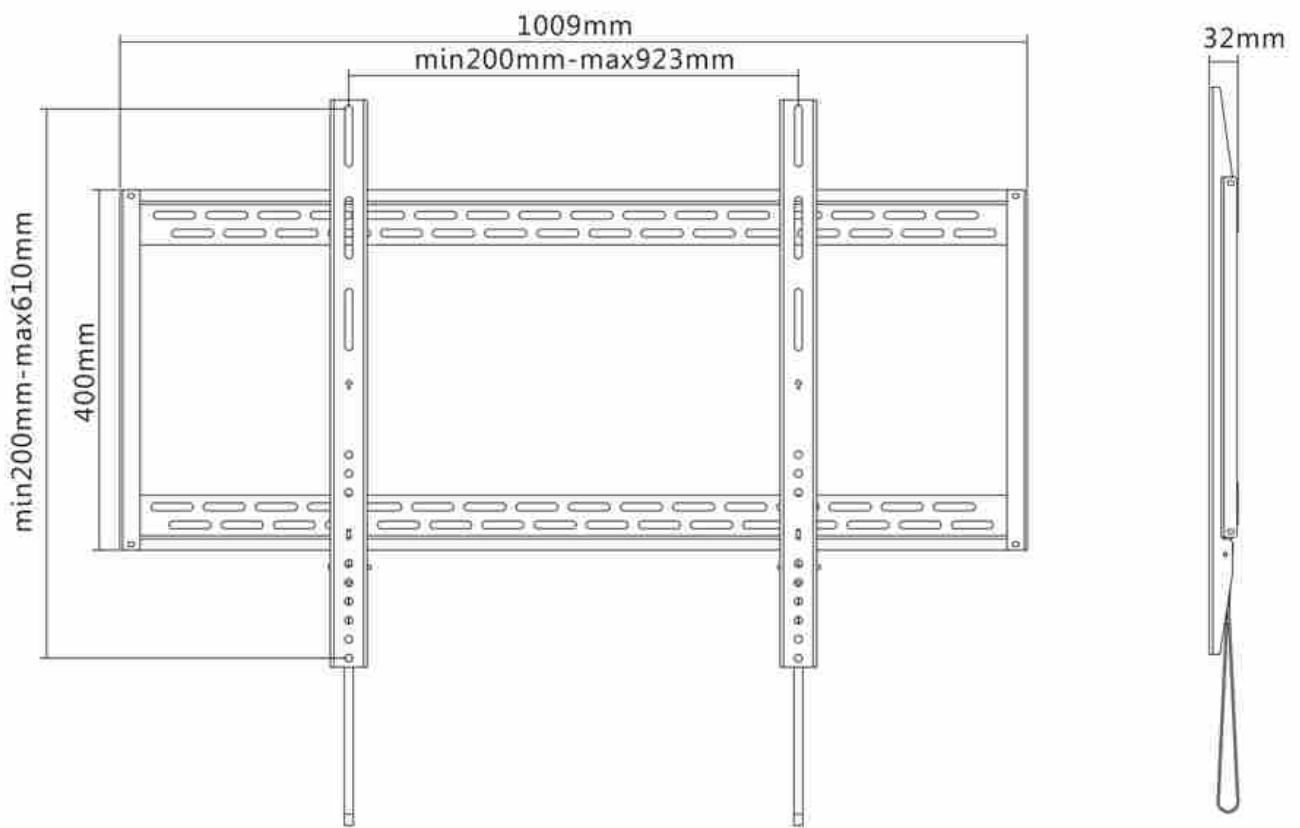

LFD-W1000

NEOMOUNTS TV WALL MOUNT

Neomounts