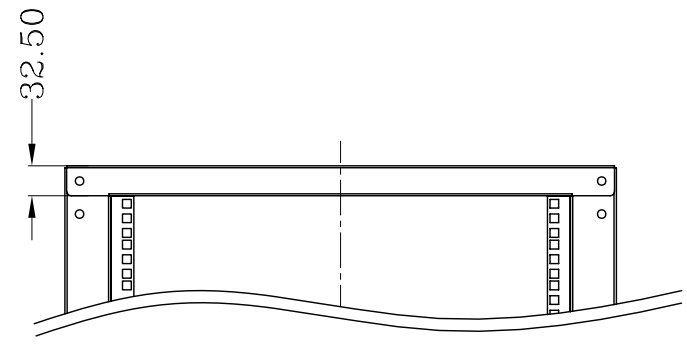

8 7 6 5 4 3 2 1

F
E
D
C
B
A

TOP VIEW

FRONT VIEW

SIDE VIEW

DETAIL A

THIRD ANGLE PROJECTION

GENERAL NOTES

DIMENSIONS ARE IN MM - DO NOT SCALE
 THIS DOCUMENT CONTAINS CONFIDENTIAL, PROPRIETARY INFORMATION THAT IS PROPERTY OF STARTECH.COM

StarTech.com

| | | | |
|-------------|--|-----------------|------------------|
| PRODUCT ID | 4POSTRACK42 | | |
| DESCRIPTION | 42U ADJUSTABLE DEPTH OPEN FRAME 4 POST SERVER RACK CABINET FLAT PACK W/ CASTERS, LEVELERS AND CABLE MANAGEMENT HOOKS | | |
| REV: A | DO NOT SCALE | SHEET : 1 OF: 1 | DATE: 03/31/2020 |