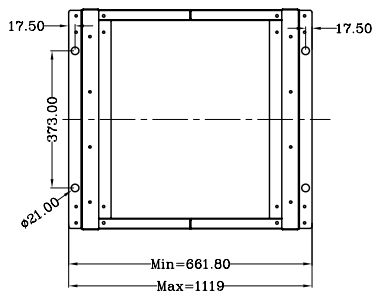

8 7 6 5 4 3 2 1

F
E
D
C
B
A

TOP VIEW

FRONT VIEW

SIDE VIEW

DETAIL A

THIRD ANGLE PROJECTION

GENERAL NOTES

DIMENSIONS ARE IN MM - DO NOT SCALE
 THIS DOCUMENT CONTAINS CONFIDENTIAL, PROPRIETARY INFORMATION THAT IS PROPERTY OF STARTECH.COM

StarTech.com

| | | | |
|-------------|--|-----------------|------------------|
| PRODUCT ID | 4POSTRACK42 | | |
| DESCRIPTION | 42U ADJUSTABLE DEPTH OPEN FRAME 4 POST SERVER RACK CABINET FLAT PACK W/ CASTERS, LEVELERS AND CABLE MANAGEMENT HOOKS | | |
| REV: A | DO NOT SCALE | SHEET : 1 OF: 1 | DATE: 03/31/2020 |