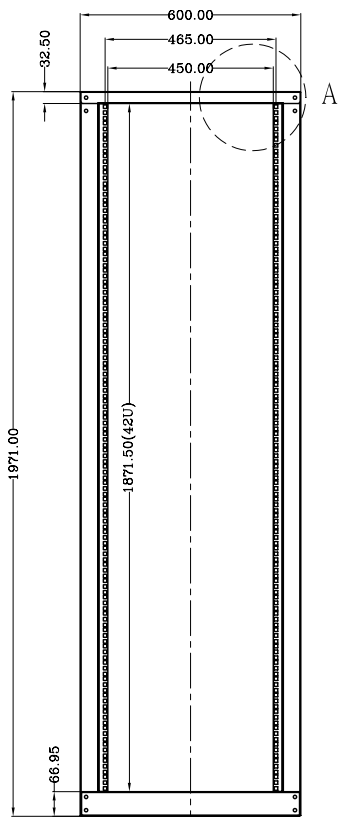

8 7 6 5 4 3 2 1

F
E
D
C
B
A

TOP VIEW

FRONT VIEW

SIDE VIEW

DETAIL A

THIRD ANGLE PROJECTION

GENERAL NOTES

DIMENSIONS ARE IN MM - DO NOT SCALE
 THIS DOCUMENT CONTAINS CONFIDENTIAL, PROPRIETARY INFORMATION THAT IS PROPERTY OF STARTECH.COM

StarTech.com

| | | | |
|-------------|--|-----------------|------------------|
| PRODUCT ID | 4POSTRACK42 | | |
| DESCRIPTION | 42U ADJUSTABLE DEPTH OPEN FRAME 4 POST SERVER RACK CABINET FLAT PACK W/ CASTERS, LEVELERS AND CABLE MANAGEMENT HOOKS | | |
| REV: A | DO NOT SCALE | SHEET : 1 OF: 1 | DATE: 03/31/2020 |

8 7 6 5 4 3 2 1