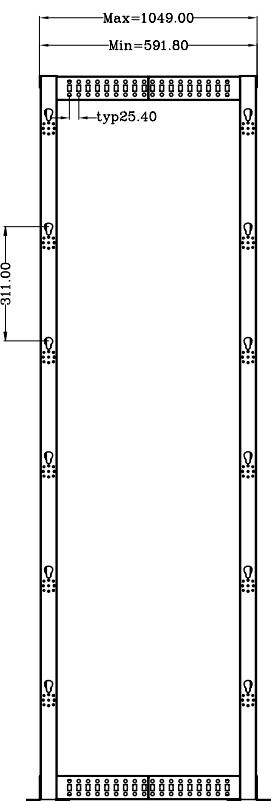

8 7 6 5 4 3 2 1

F
E
D
C
B
A

TOP VIEW

FRONT VIEW

SIDE VIEW

DETAIL A

THIRD ANGLE PROJECTION

GENERAL NOTES

DIMENSIONS ARE IN MM - DO NOT SCALE
 THIS DOCUMENT CONTAINS CONFIDENTIAL, PROPRIETARY INFORMATION THAT IS PROPERTY OF STARTECH.COM

StarTech.com

| | | | |
|-------------|--|-----------------|------------------|
| PRODUCT ID | 4POSTRACK42 | | |
| DESCRIPTION | 42U ADJUSTABLE DEPTH OPEN FRAME 4 POST SERVER RACK CABINET FLAT PACK W/ CASTERS, LEVELERS AND CABLE MANAGEMENT HOOKS | | |
| REV: A | DO NOT SCALE | SHEET : 1 OF: 1 | DATE: 03/31/2020 |

8 7 6 5 4 3 2 1