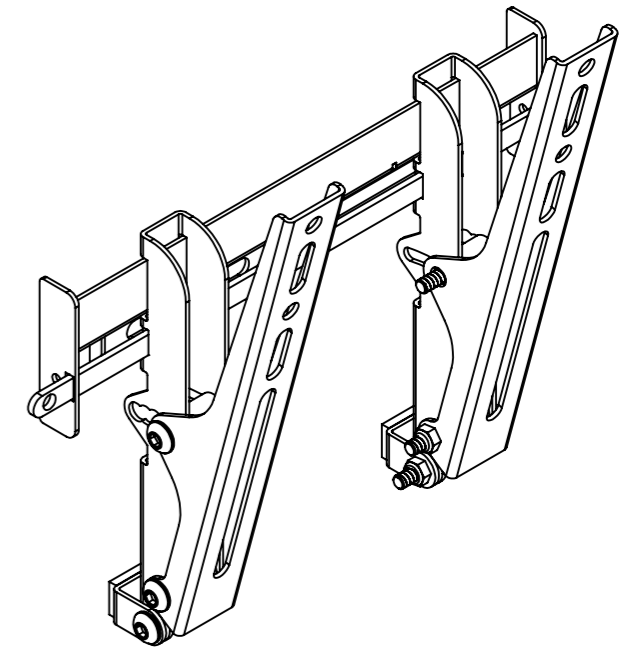

THE INFORMATION CONTAINED IN THIS DRAWING IS THE SOLE PROPERTY OF B-TECH INTERNATIONAL DESIGN AND MANUFACTURING LIMITED, ANY REPRODUCTION IN PART OR WHOLE WITHOUT THE WRITTEN PERMISSION OF B-TECH INTERNATIONAL DESIGN AND MANUFACTURING LIMITED IS PROHIBITED.

<b>B-Tech International Design and Manufacturing Limited</b>		<b>B-Tech No:</b> BTV501
Part of the B-Tech International Group of Companies		<b>Version:</b> 1.0
 UNLESS OTHERWISE SPECIFIED DIMENSIONS ARE IN MILLIMETERS	<b>Size:</b> A3	<b>Title:</b> Universal Flat Screen Wall Mount With Tilt
	<b>Scale:</b> 1:3	<b>Revision:</b> 0.0
<b>Sheet:</b> 1 of 1	<b>Date:</b> 16/02/17	<b>File Name:</b> BTD-BTV501-R0.0