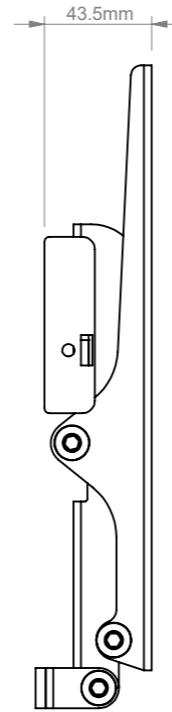

THE INFORMATION CONTAINED IN THIS DRAWING IS THE SOLE PROPERTY OF B-TECH INTERNATIONAL DESIGN AND MANUFACTURING LIMITED, ANY REPRODUCTION IN PART OR WHOLE WITHOUT THE WRITTEN PERMISSION OF B-TECH INTERNATIONAL DESIGN AND MANUFACTURING LIMITED IS PROHIBITED.

<b>B-Tech International Design and Manufacturing Limited</b>		<b>B-Tech No:</b> BTV501
Part of the B-Tech International Group of Companies		<b>Version:</b> 1.0
 UNLESS OTHERWISE SPECIFIED DIMENSIONS ARE IN MILLIMETERS	<b>Size:</b> A3	<b>Title:</b> Universal Flat Screen Wall Mount With Tilt
	<b>Scale:</b> 1:3	<b>Revision:</b> 0.0
<b>Sheet:</b> 1 of 1	<b>Date:</b> 16/02/17	<b>File Name:</b> BTD-BTV501-R0.0