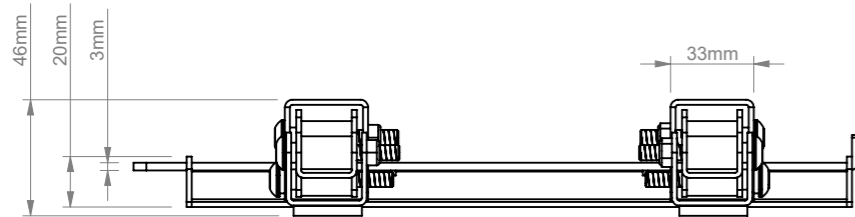

<b>B-Tech International Design and Manufacturing Limited</b>		<b>B-Tech No:</b> BTV501
Part of the B-Tech International Group of Companies		<b>Version:</b> 1.0
 UNLESS OTHERWISE SPECIFIED DIMENSIONS ARE IN MILLIMETERS	<b>Size:</b> A3	<b>Title:</b> Universal Flat Screen Wall Mount With Tilt
	<b>Scale:</b> 1:3	<b>Revision:</b> 0.0
<b>Sheet:</b> 1 of 1	<b>Date:</b> 16/02/17	<b>File Name:</b> BTD-BTV501-R0.0