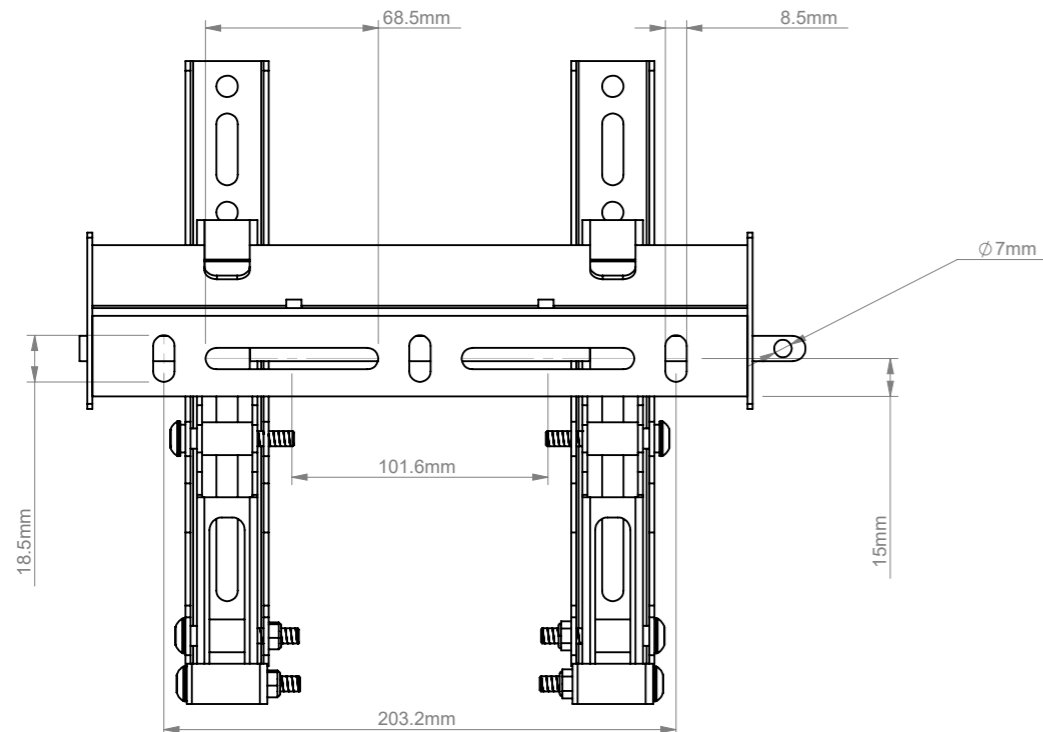

THE INFORMATION CONTAINED IN THIS DRAWING IS THE SOLE PROPERTY OF B-TECH INTERNATIONAL DESIGN AND MANUFACTURING LIMITED, ANY REPRODUCTION IN PART OR WHOLE WITHOUT THE WRITTEN PERMISSION OF B-TECH INTERNATIONAL DESIGN AND MANUFACTURING LIMITED IS PROHIBITED.

<b>B-Tech International Design and Manufacturing Limited</b>		<b>B-Tech No:</b> BTV501
Part of the B-Tech International Group of Companies		<b>Version:</b> 1.0
 UNLESS OTHERWISE SPECIFIED DIMENSIONS ARE IN MILLIMETERS	<b>Size:</b> A3	<b>Title:</b> Universal Flat Screen Wall Mount With Tilt
	<b>Scale:</b> 1:3	<b>Revision:</b> 0.0
<b>Sheet:</b> 1 of 1	<b>Date:</b> 16/02/17	<b>File Name:</b> BTD-BTV501-R0.0