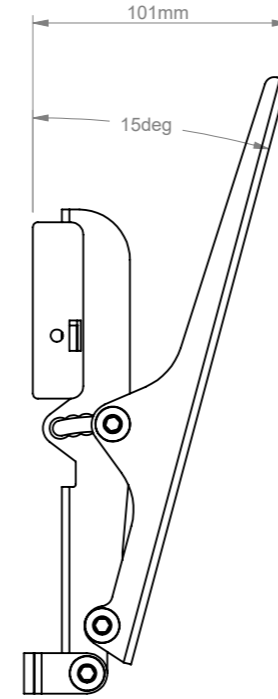

THE INFORMATION CONTAINED IN THIS DRAWING IS THE SOLE PROPERTY OF B-TECH INTERNATIONAL DESIGN AND MANUFACTURING LIMITED, ANY REPRODUCTION IN PART OR WHOLE WITHOUT THE WRITTEN PERMISSION OF B-TECH INTERNATIONAL DESIGN AND MANUFACTURING LIMITED IS PROHIBITED.

<b>B-Tech International Design and Manufacturing Limited</b>		<b>B-Tech No:</b> BTV501
Part of the B-Tech International Group of Companies		<b>Version:</b> 1.0
 UNLESS OTHERWISE SPECIFIED DIMENSIONS ARE IN MILLIMETERS	<b>Size:</b> A3	<b>Title:</b> Universal Flat Screen Wall Mount With Tilt
	<b>Scale:</b> 1:3	<b>Revision:</b> 0.0
<b>Sheet:</b> 1 of 1	<b>Date:</b> 16/02/17	<b>File Name:</b> BTD-BTV501-R0.0