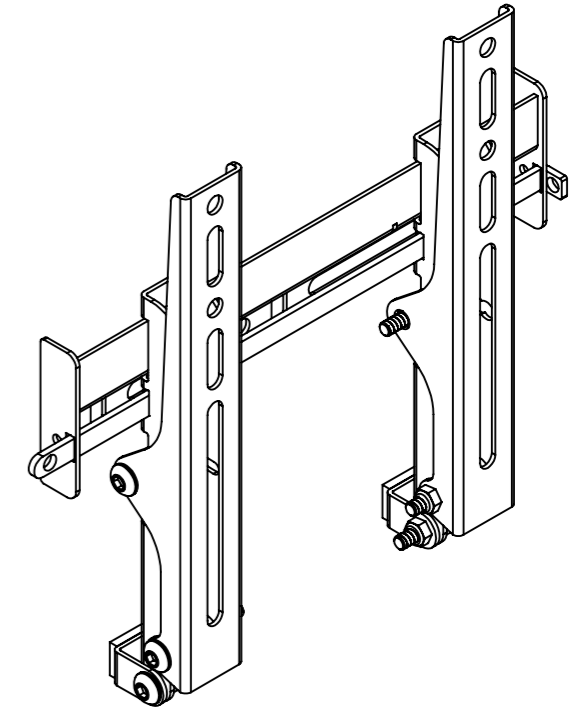

THE INFORMATION CONTAINED IN THIS DRAWING IS THE SOLE PROPERTY OF B-TECH INTERNATIONAL DESIGN AND MANUFACTURING LIMITED, ANY REPRODUCTION IN PART OR WHOLE WITHOUT THE WRITTEN PERMISSION OF B-TECH INTERNATIONAL DESIGN AND MANUFACTURING LIMITED IS PROHIBITED.

<b>B-Tech International Design and Manufacturing Limited</b>		<b>B-Tech No:</b> BTV501
Part of the B-Tech International Group of Companies		<b>Version:</b> 1.0
 UNLESS OTHERWISE SPECIFIED DIMENSIONS ARE IN MILLIMETERS	<b>Size:</b> A3	<b>Title:</b> Universal Flat Screen Wall Mount With Tilt
	<b>Scale:</b> 1:3	<b>Revision:</b> 0.0
<b>Sheet:</b> 1 of 1	<b>Date:</b> 16/02/17	<b>File Name:</b> BTD-BTV501-R0.0