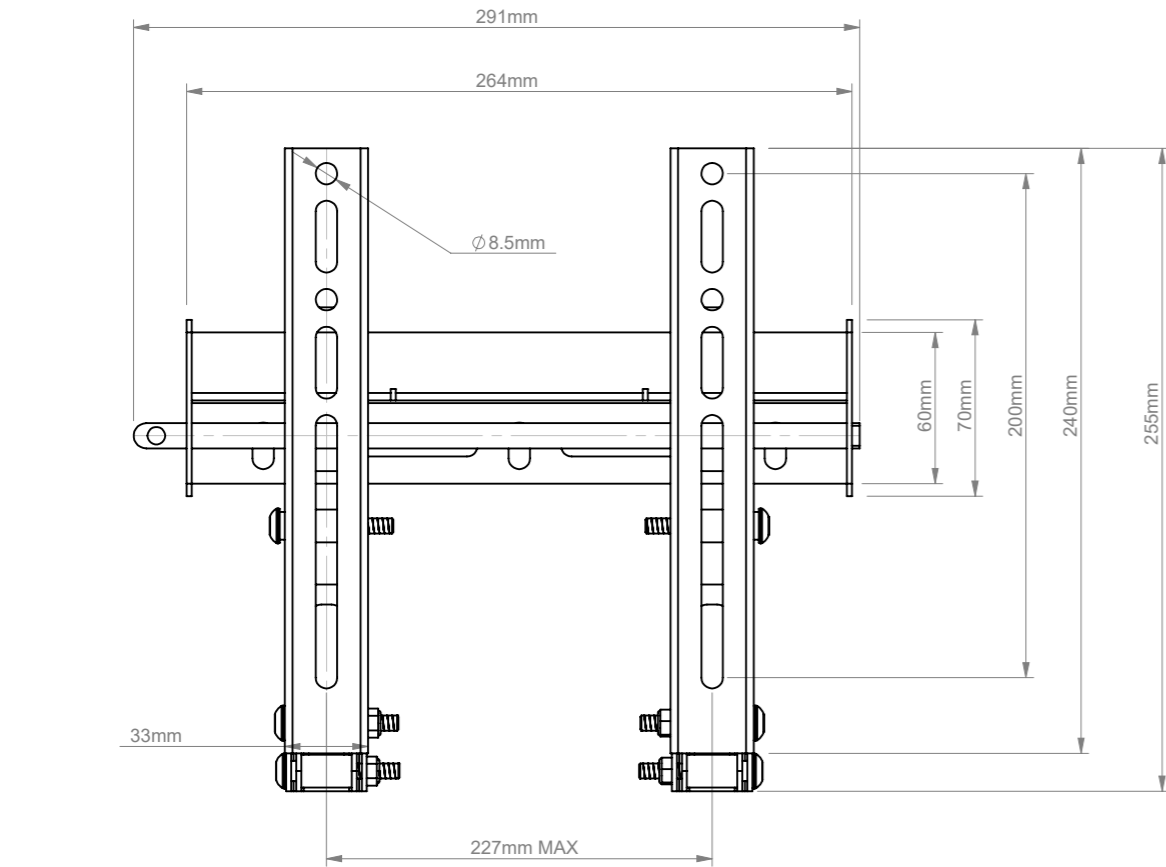

<b>B-Tech International Design and Manufacturing Limited</b>		<b>B-Tech No:</b> BTV501
Part of the B-Tech International Group of Companies		<b>Version:</b> 1.0
 UNLESS OTHERWISE SPECIFIED DIMENSIONS ARE IN MILLIMETERS	<b>Size:</b> A3	<b>Title:</b> Universal Flat Screen Wall Mount With Tilt
	<b>Scale:</b> 1:3	<b>Revision:</b> 0.0
<b>Sheet:</b> 1 of 1	<b>Date:</b> 16/02/17	<b>File Name:</b> BTD-BTV501-R0.0