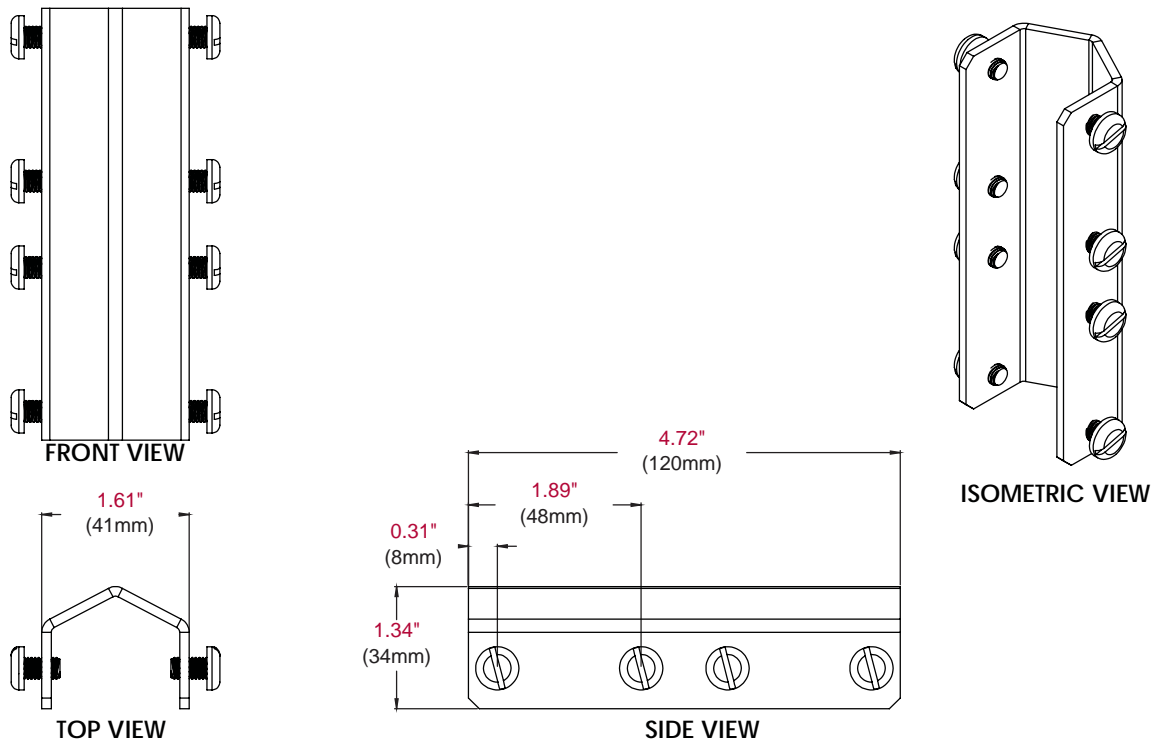

MOD-APC	Pole Coupler for Modular Series Flat Panel Display and Projector Mounts

Product Specifications

	DIMENSIONS (W x H x D)	PRODUCT WEIGHT	LOAD CAPACITY	FINISH	AVAILABLE COLORS
MOD-APC	3.25" x 5.6" x 2.5" (82.55 x 142.24 x 63.5mm)	3.2lb (1.4kg)	NA	Power coat	Black

Package Specifications

	PACKAGE SIZE (W x H x D)	PACKAGE SHIP WEIGHT	PACKAGE UPC CODE	PACKAGE CONTENTS	UNITS IN PACKAGE
MOD-APC	3.25" x 5.6" x 2.5" (82.55 x 142.24 x 63.5mm)	4lb (1.8kg)	735029279051	Pole Coupler, mounting hardware	1

Accessories

MOD-ACF(-W): Accessory Cover for MOD-CPF Ceiling Plate	MOD-AUB: Accessory U-Bolt Adaptor	MOD-P100(-B): 50mm Extension Pole - 39" (1.0m)
MOD-ADF: Accessory Drill Fixture for 50mm Pole	MOD-CPC(-W): Ceiling Plate, Cathedral	MOD-P150(-B): 50mm Extension Pole - 59" (1.5m)
MOD-APRG(-W): Accessory Projector Adaptor, PRG Mount	MOD-CPF: Square Ceiling Plate, Flat (7.4" x 6.8")	MOD-P200(-B): 50mm Extension Pole - 78" (2.0m)
MOD-APRS(-W): Accessory Projector Adaptor, PRS Mount	MOD-CPI: I-Beam Ceiling Plate, Flat	MOD-P300(-B): 50mm Extension Pole - 118" (3.0m)
MOD-ASC: Accessory Screen-Stacking Clamp	MOD-FPMD: Flat Panel Mount, Dual Back-To-Back	MOD-UNL: Universal Screen Adaptor, Large
MOD-ATD-W: Accessory Trim Disc	MOD-FPMS(-W): Flat Panel Mount, Single	MOD-UNM: Universal Screen Adaptor, Medium

All dimensions = inch (mm)

ARCHITECTS SPECIFICATIONS

The Pole Coupler shall be a Peerless-AV model MOD-APC and shall be located where indicated on the plans. Assembly and installation shall be done according to instructions provided by the manufacturer.