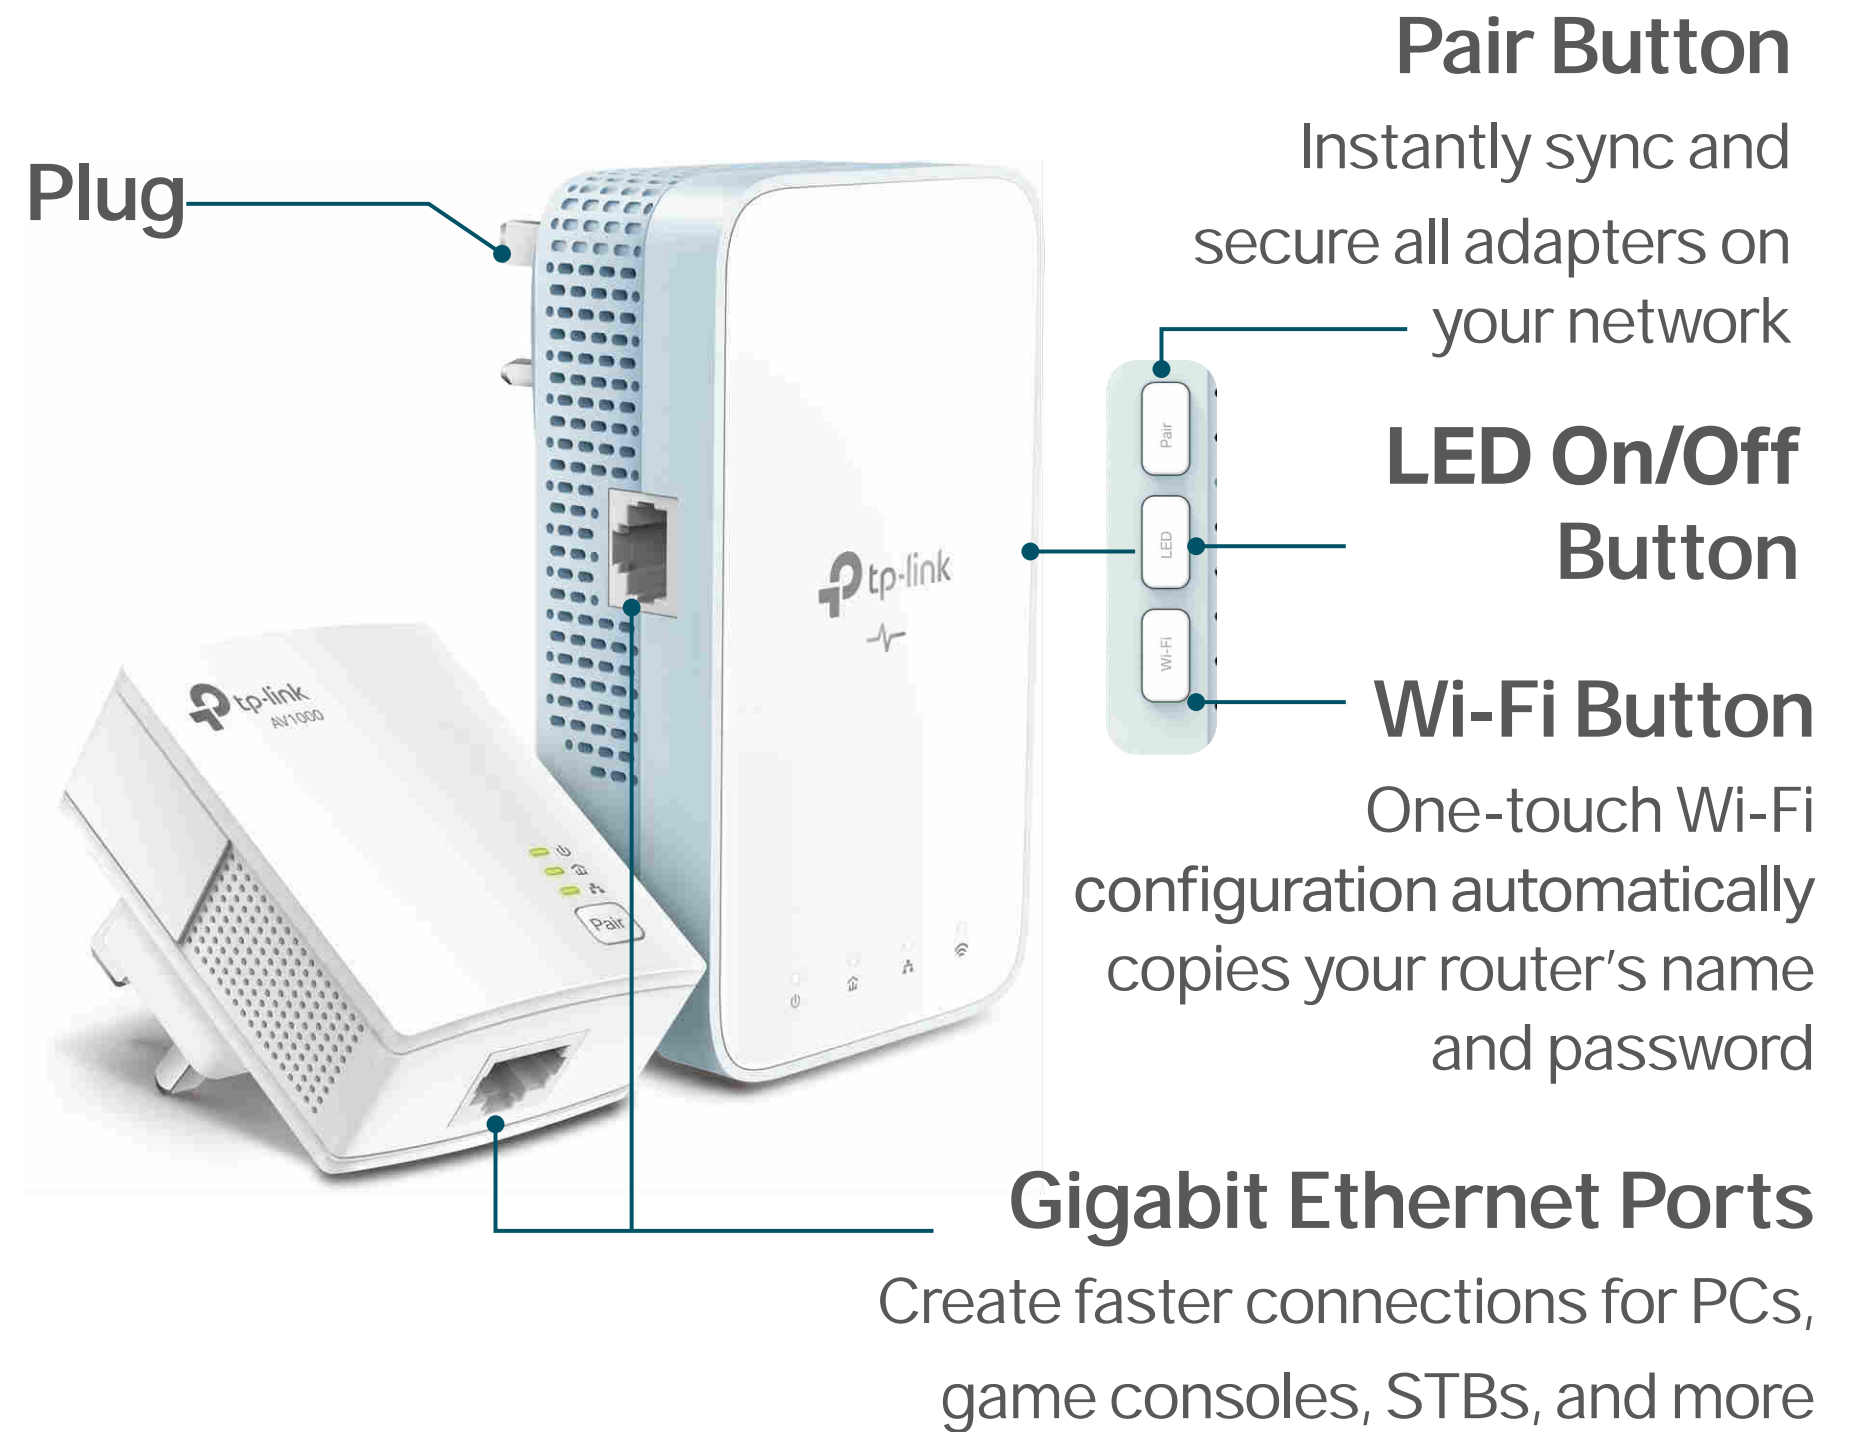

Specifications

Hardware

- Transmission Speeds:
  - Powerline: Up to 1000 Mbps
  - Ethernet: 10/100/1000 Mbps
- Standards and Protocols:
  - HomePlug AV2, HomePlug AV, IEEE 1901, IEEE 802.3, IEEE 802.3u, IEEE 802.3ab, IEEE 802.11b/g/n (2.4GHz), IEEE 802.11a/n/ac (5GHz)
- Interface: TL-WPA7517: 1 Ethernet Port; TL-PA7017: 1 Ethernet Port
- Plug Type: UK
- Button: Pair, Reset, Wi-Fi Clone, LED On/Off
- LED Indicator: Power, Powerline, Ethernet, Wi-Fi (2.4GHz), Wi-Fi (5GHz)
- Dimensions (W x D x H):
  - TL-WPA7517: 2.7 × 1.4 × 4.9 in. (69.5 × 35 × 124.1 mm)
  - TL-PA7017: 2.0 × 1.1 × 2.6 in. (52 × 28.5 × 65 mm)
- IGMP: IGMP v1/v2/v3
- Power Consumption:
  - TL-WPA7517: Maximum: 11.0W, Typical: 6.5W
  - TL-PA7017: Maximum: 2.9W, Typical: 2.6W
- Range: Up to 300 meters/1000 feet over existing electrical wiring
- Compatibility:
  - Compatible with all HomePlug AV & AV2 standard powerline adapters