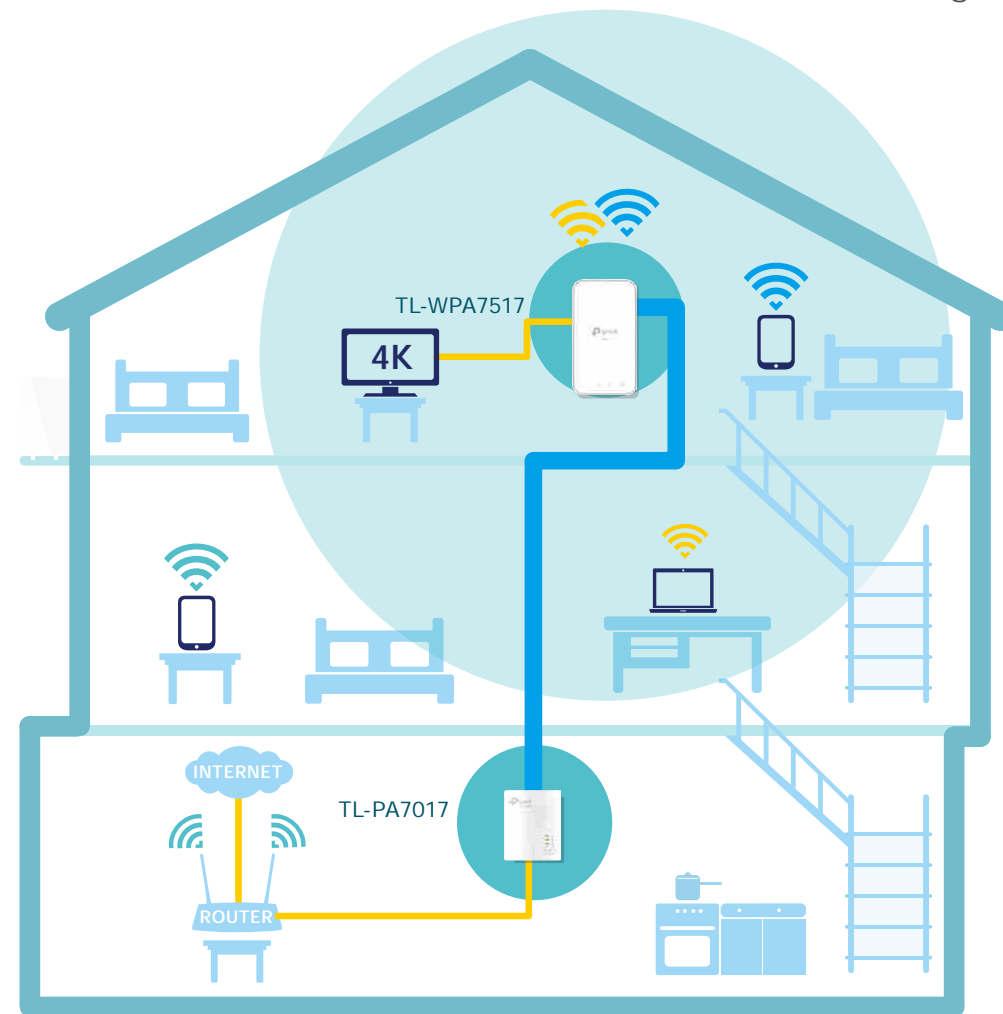

AV1000 Gigabit Powerline ac Wi-Fi Kit

AC1200 Wi-Fi to Power Up
Your Network

TL-WPA7517 KIT

Plug & Play

Ideal for 4K HD Streaming
and Lag-Free Gaming

Supports Smart
Roaming[^]

One-Touch Wi-Fi Configu-
ration

Highlights

Easily Extend Fast, Reliable Wi-Fi to Every Room

The AV1000 Gigabit Powerline ac Wi-Fi Kit brings internet to any area with a power outlet using your home's electrical wiring.

- No need for new wires or drilling
- Network passes through walls and floors

- Electrical Wiring
- Ethernet Cable
- 📶 2.4 GHz 300 Mbps[†]
- 📶 5 GHz 867 Mbps[†]

 **Supports Smart Roaming**
OneMesh™ Form a unified mesh network with TL-WPA7517 and a OneMesh™ router for seamless streaming while moving around your home.

HomePlug AV2 Standard Compliant

Provides users with stable, high-speed data transfer rates of up to 1000 Mbps on a line length of up to 300 meters.[†]

One-Touch Wi-Fi Configuration

With just a tap, copy your router's wireless settings onto the extender to share the same SSID and password.