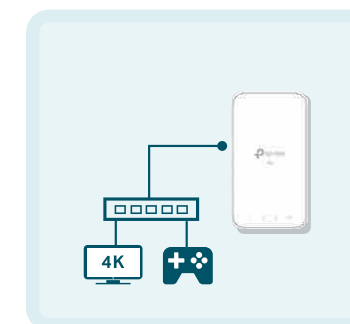

- Electrical Wiring
- Ethernet Cable
- 📶 2.4 GHz 300 Mbps[†]
- 📶 5 GHz 867 Mbps[†]

 **Supports Smart Roaming**
OneMesh™ Form a unified mesh network with TL-WPA7517 and a OneMesh™ router for seamless streaming while moving around your home.

HomePlug AV2 Standard Compliant

Provides users with stable, high-speed data transfer rates of up to 1000 Mbps on a line length of up to 300 meters.[†]

One-Touch Wi-Fi Configuration

With just a tap, copy your router's wireless settings onto the extender to share the same SSID and password.