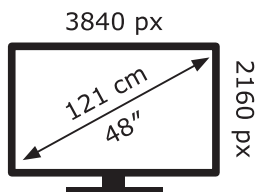

LG Electronics

OLED48C26LB

66 kWh/1000h

ABCDEF**G**

120 kWh/1000h

2019/2013