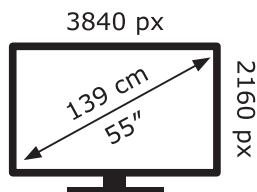

LG Electronics

OLED55G26LA

81 kWh/1000h

ABCDEF**G**

166 kWh/1000h

2019/2013