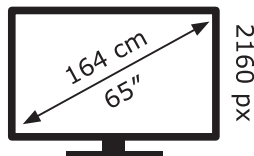

LG Electronics

65UQ75006LF

**108** kWh/1000h

ABCDEF**G**

**154** kWh/1000h

3840 px

2019/2013