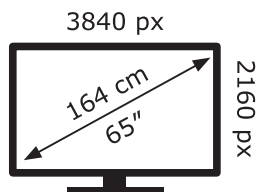

LG Electronics

OLED65C26LD

97 kWh/1000h

ABCDEF**G**

193 kWh/1000h

2019/2013