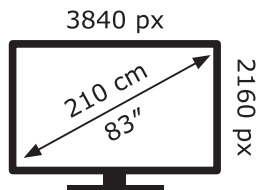

LG Electronics

OLED83C24LA

150 kWh/1000h

ABCDEF**G**

314 kWh/1000h

2019/2013