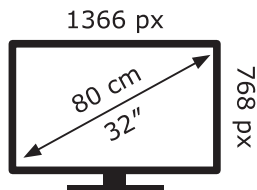

LG Electronics

32LQ630B6LA

26 kWh/1000h

ABCDEF**G**

37 kWh/1000h

2019/2013