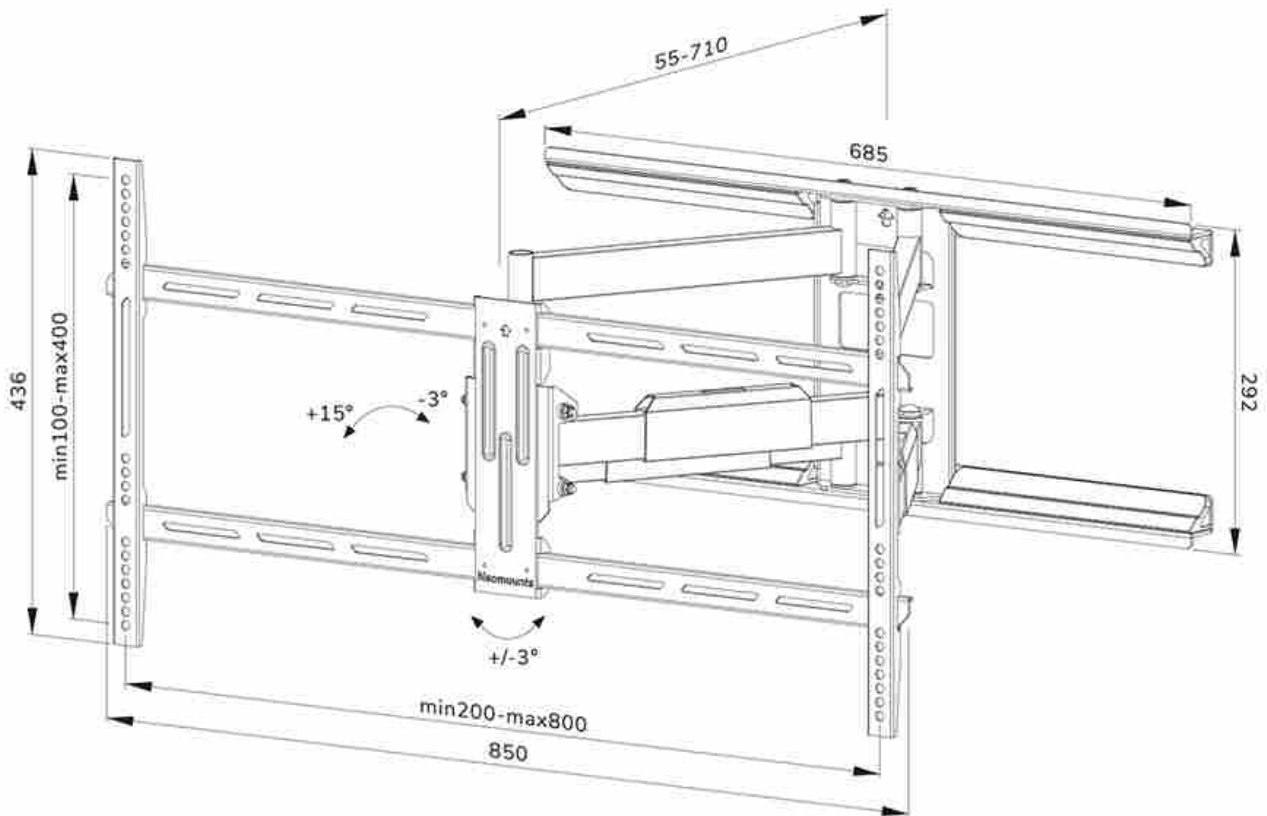

FUNCTIONALITY

Type	Full motion Tilt Swivel
Lockable	Not lockable
Tilt (degrees)	+15°, -3°
Swivel (degrees)	54°
Rotate (degrees)	+3°, -3°
Height	43,6 cm
Width	85 cm
Depth	5,5 cm

INFORMATION

Color	Black
Main material	Steel
Warranty	5 year
EAN code	8717371448769

Neomounts

Neomounts

Neomounts WL40-550BL18 full motion wall mount for 43-75" screens - Black

The Neomounts WL40-550BL18 LEVEL is a full motion wall mount for flat screens up to 75" with a maximum weight capacity of 45 kg. The versatile tilt (18°) and swivel (54°) technology allows you to create the optimum viewing angle. The mount can be levelled for the perfect installation.

The LEVEL-550 wall mount has a depth of 5,5-71 cm and is suitable for screens that meet VESA hole pattern 200x100 to 800x400 mm.

The WL40-550BL18 features a nifty Easy-release system, that allows you to attach the TV in a wink of an eye. The mount is equipped with cable management, to secure any loose cables on the back of the screen.

WL40-550BL18

NEOMOUNTS TV WALL MOUNT

Neomounts

Measuring unit: mm