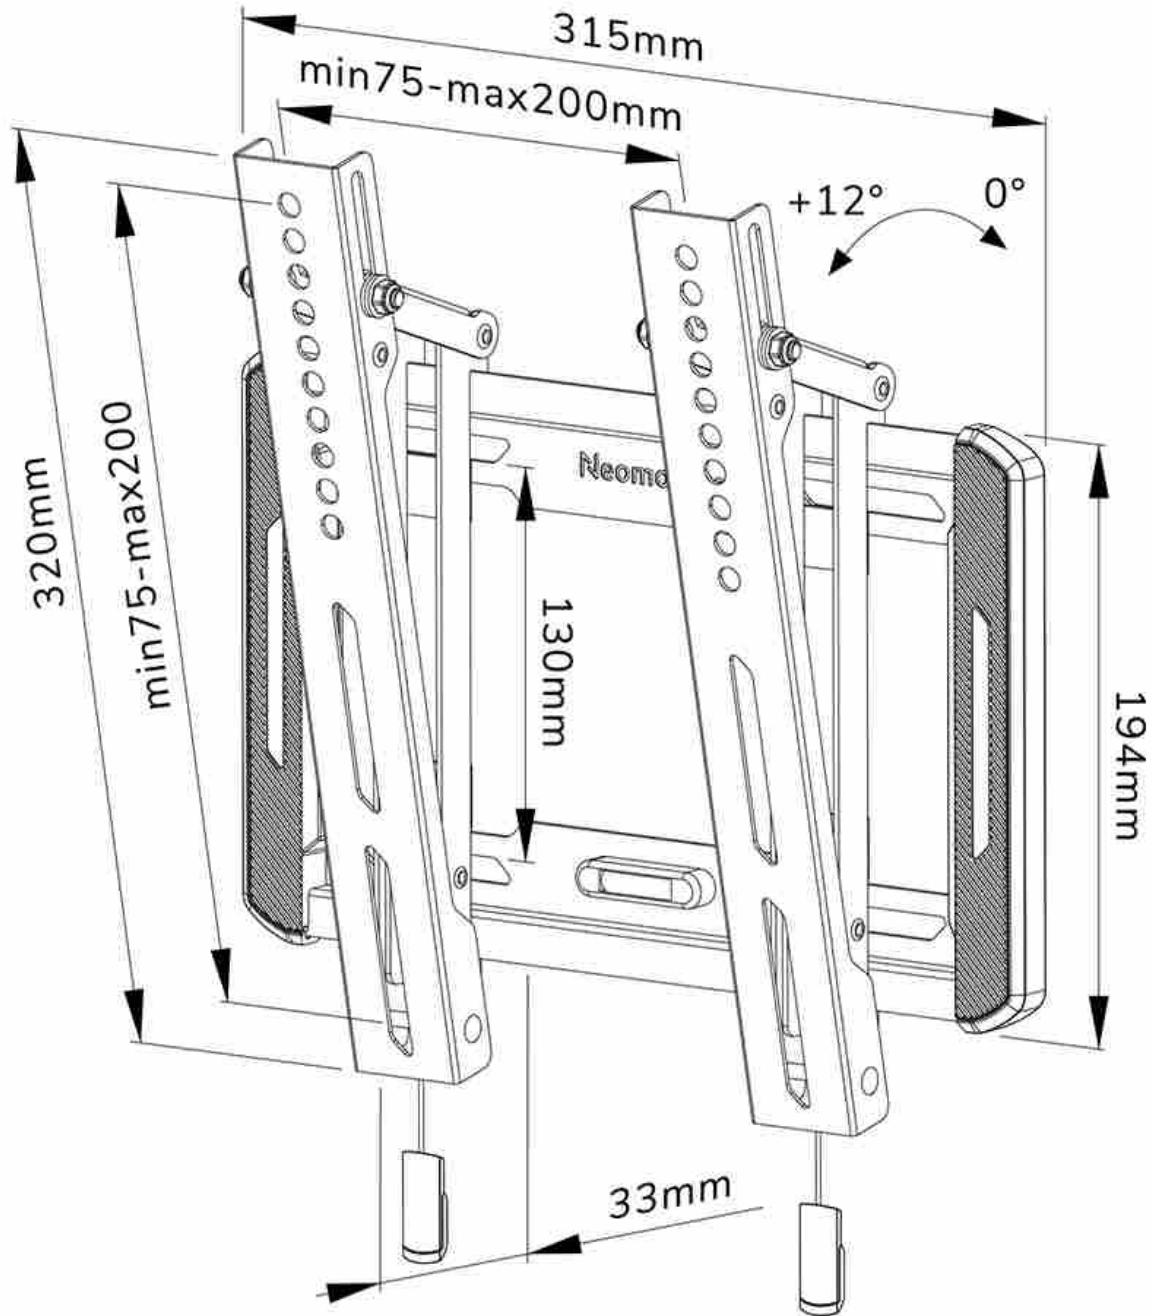

WL35-550BL12

NEOMOUNTS TV WALL MOUNT

Neomounts