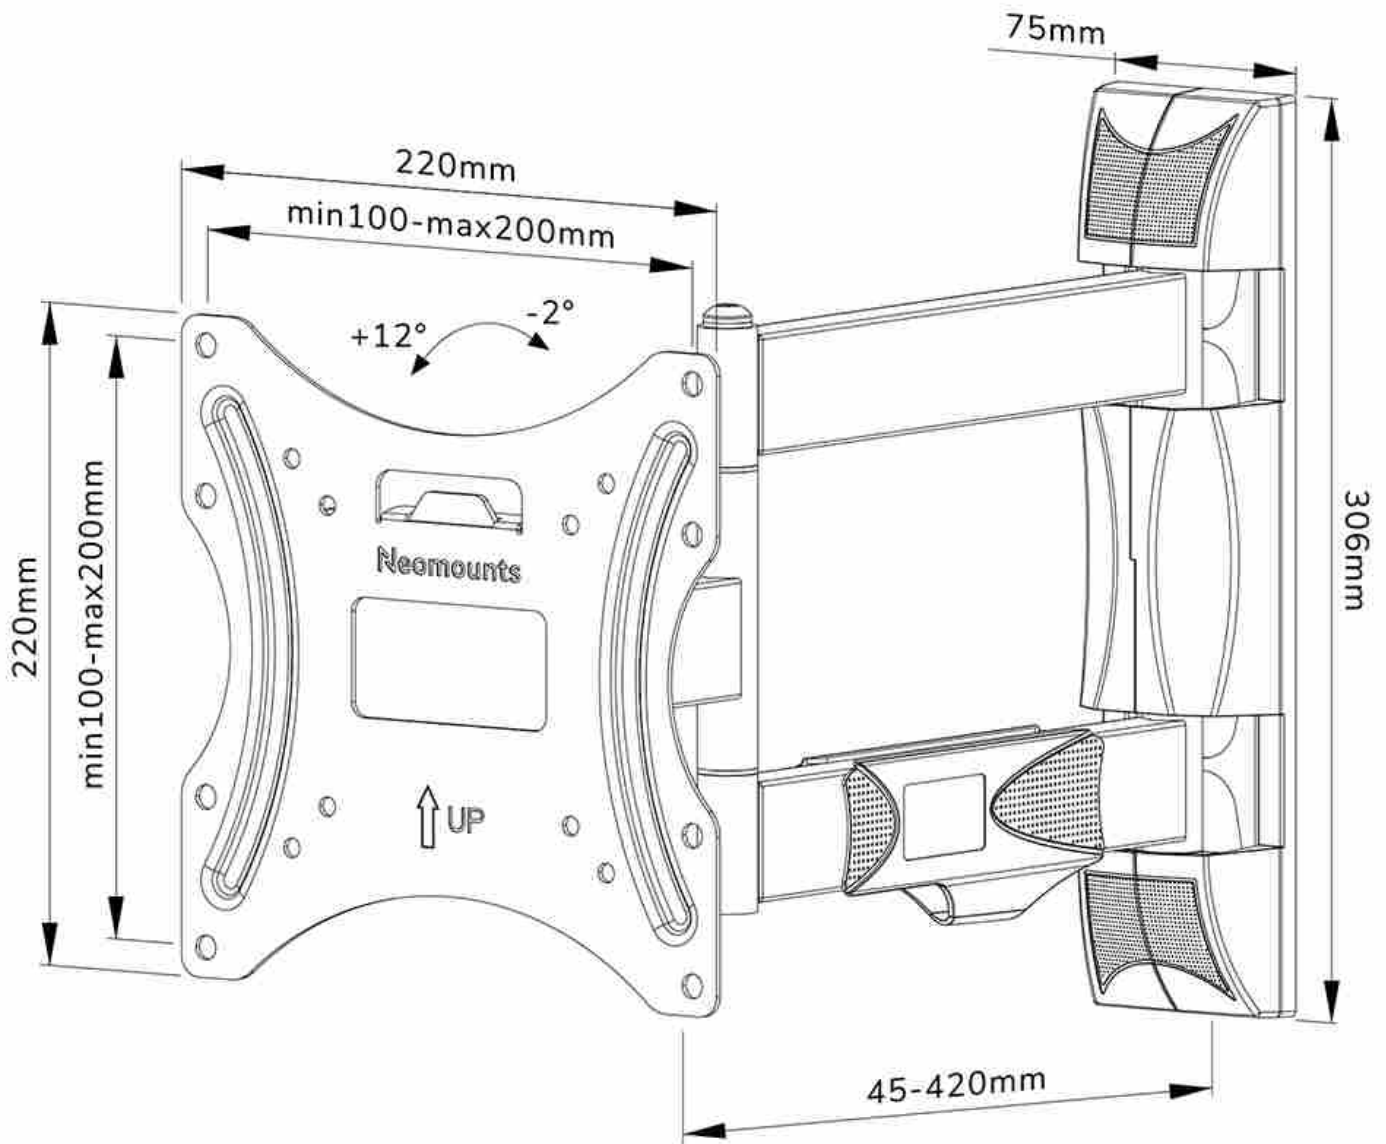

WL40-550BL12

NEOMOUNTS TV WALL MOUNT

Neomounts