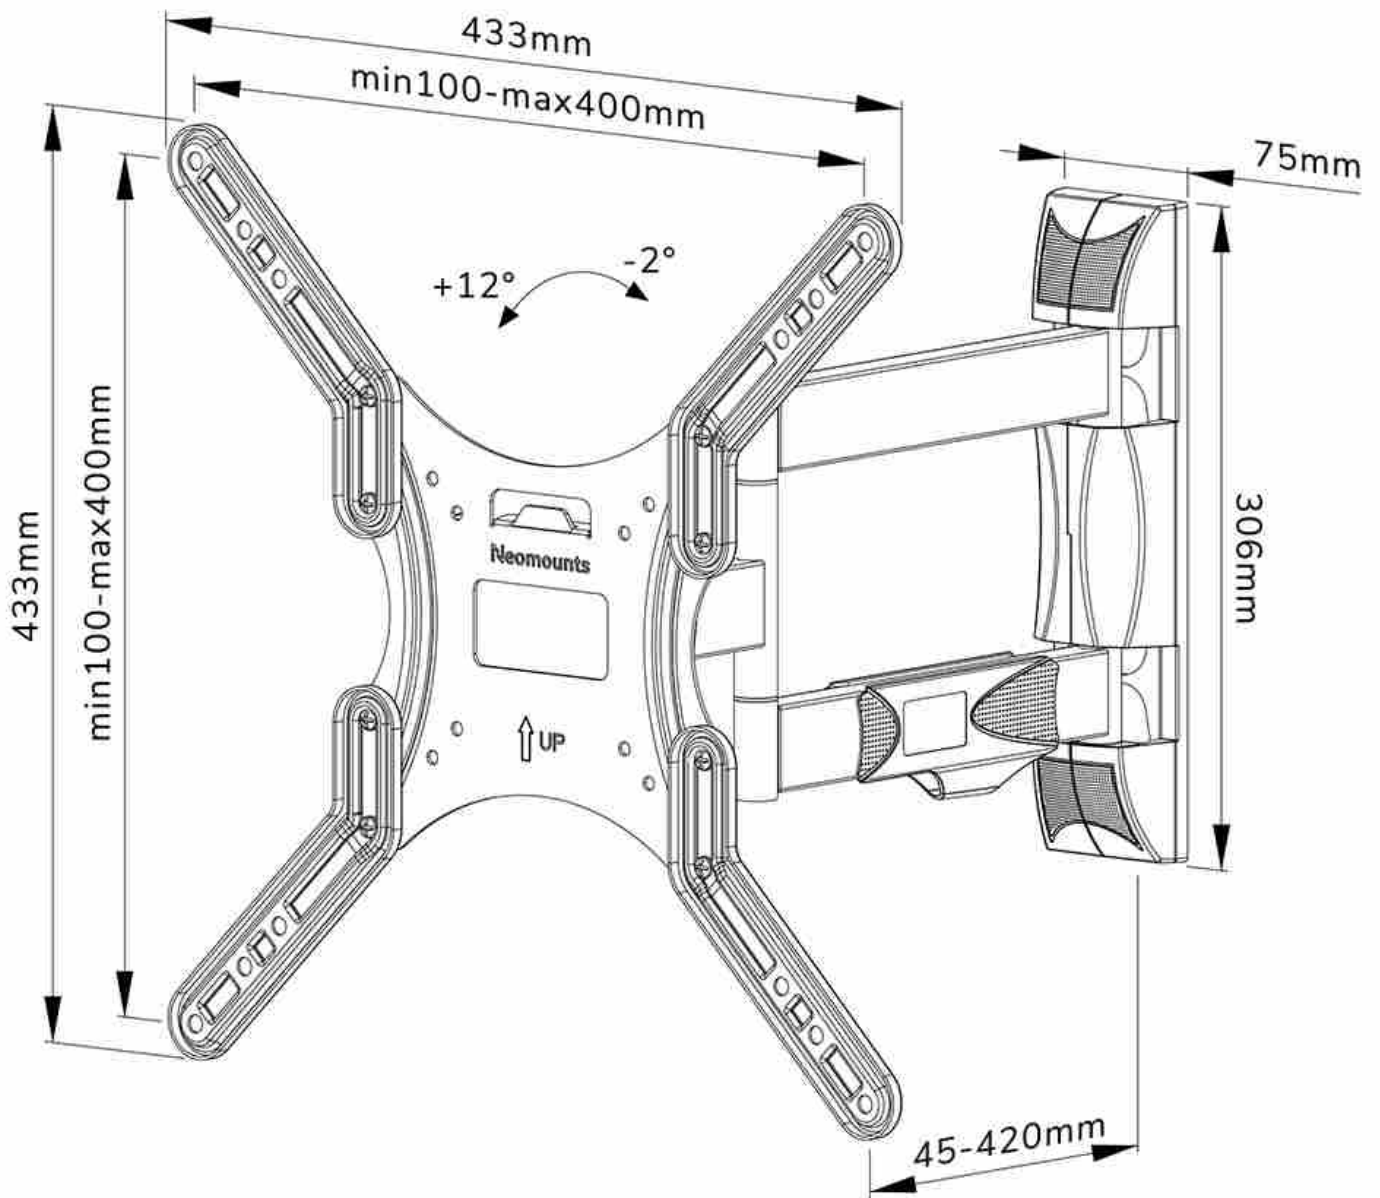

WL40-550BL14

NEOMOUNTS TV WALL MOUNT

Neomounts