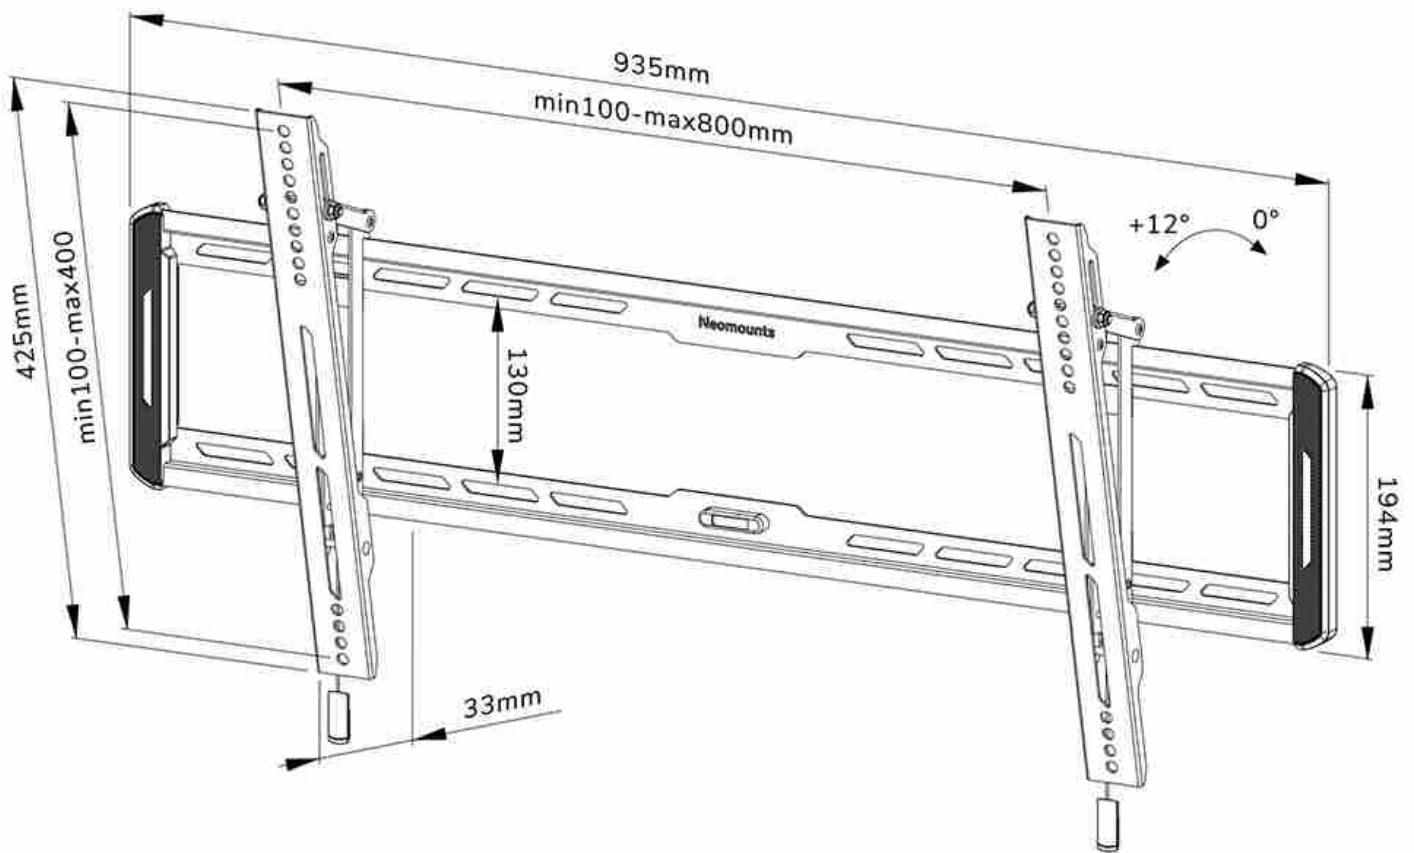

WL35-550BL18

NEOMOUNTS TV WALL MOUNT

Neomounts