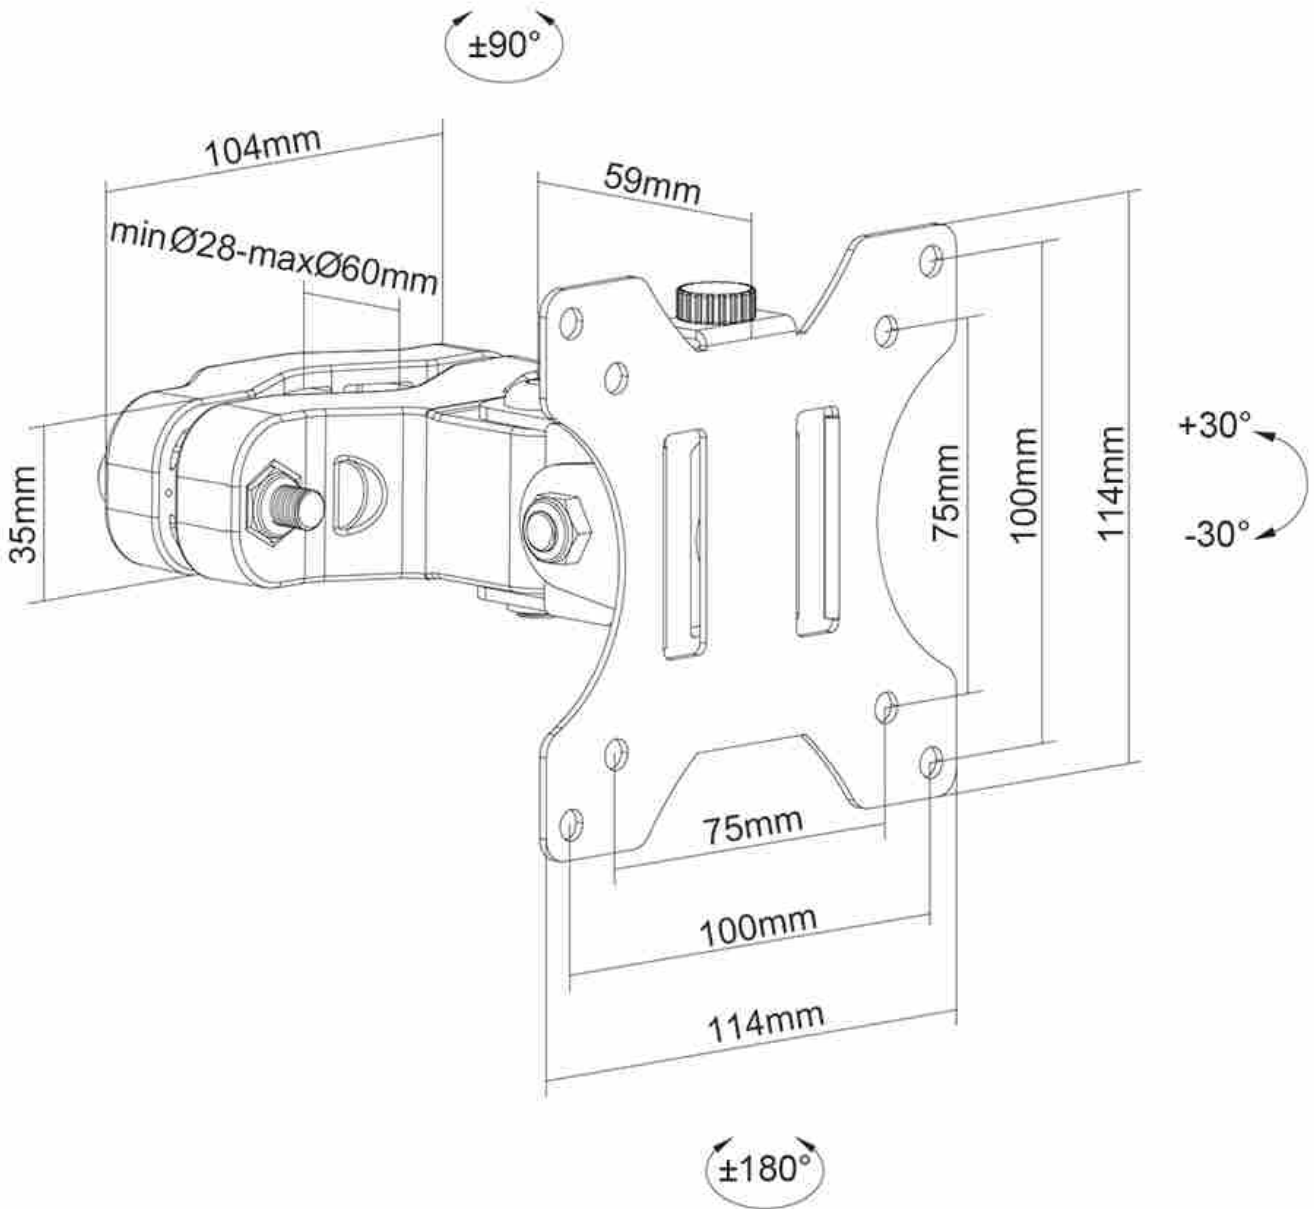

FL40-430BL11

NEOMOUNTS TV POLE MOUNT

Neomounts