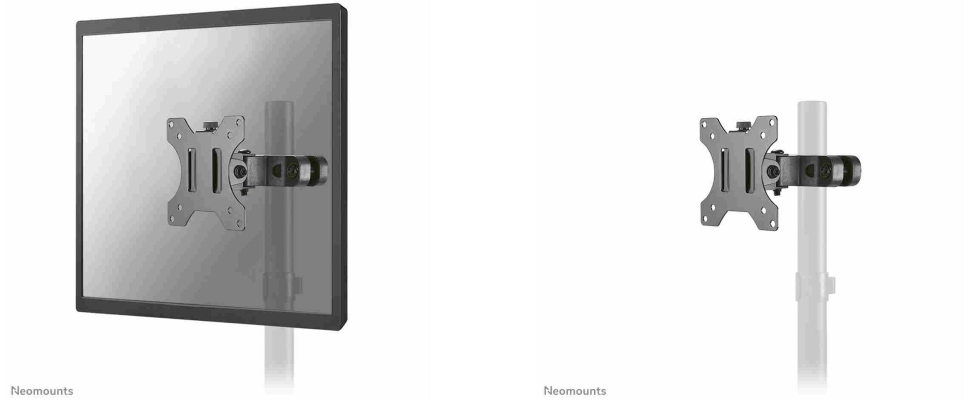

FL40-430BL11

NEOMOUNTS TV POLE MOUNT

SPECIFICATIONS

GENERAL

Min. screen size*	17 inch
Max. screen size*	32 inch
Min. weight	0 kg (per screen)
Max. weight	8 kg (per screen)
Screens	1
VESA minimum	75x75 mm
VESA maximum	100x100 mm
Distance to wall	11 cm

FUNCTIONALITY

Type	Tilt Rotate Swivel
Tilt (degrees)	+30°, -30°
Swivel (degrees)	180°
Rotate (degrees)	360°
Height	11,4 cm
Width	11,4 cm
Depth	14 cm

INFORMATION

Color	Black
Main material	Steel
Warranty	5 year
EAN code	8717371448981

Neomounts FL40-430BL11 full motion TV pole mount (Ø28-60 mm) for 17-32" screens - Black

The Neomounts FL40-430BL11 is a full motion pole mount for flat screens up to 32" with a maximum weight capacity of 8 kg. The versatile tilt (60°), swivel (180°) and rotate (360°) technology allows you to create the optimum viewing angle.

The FL40-430BL11 has a depth of 11 cm and is suitable for screens that meet VESA hole pattern 75x75 to 100x100 mm. The mount includes a nifty Quick-release VESA, that allows you to attach the TV in a wink of an eye.