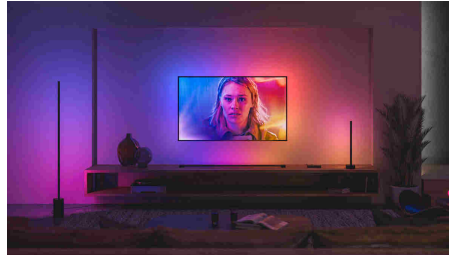

Easy smart lighting

Bring the cinema home with the Play gradient light tube large in black. Place or mount beneath a TV to cast a blend of colourful light. Rotate the tube to shine it in any direction – a perfect complement to surround lighting.

Seamlessly blend colours

Get a seamless blend of multiple colours of light – at the same time – in a single lamp. The colours flow together naturally, casting light against the wall to showcase a unique effect behind your TV.

Surround lighting effects

Experience the magic of surround lighting! The Play gradient light tube reacts to the content on the entire screen in real time, creating a captivating television viewing and gaming experience. Pair with other Philips Hue colour-capable lights for a truly immersive effect. Requires the Philips Hue Play HDMI sync box and Hue Bridge (sold separately).

High-quality, versatile design

Made with sturdy, high-quality materials, the Play gradient light tube can be laid flat at the base of the TV or even mounted to the underside of a TV stand or a shelf above. No matter the location, it shines a bright, bold gradient of colourful light.