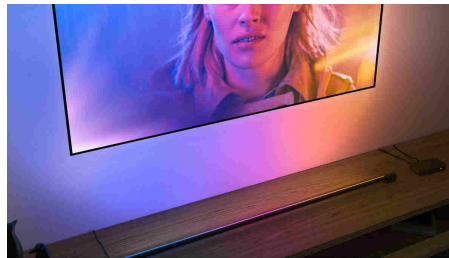

Easy smart lighting

Bring the cinema home with the Play gradient light tube large in black. Place or mount beneath a TV to cast a blend of colourful light. Rotate the tube to shine it in any direction – a perfect complement to surround lighting.

Seamlessly blend colours

Get a seamless blend of multiple colours of light – at the same time – in a single lamp. The colours flow together naturally, casting light against the wall to showcase a unique effect behind your TV.

High-quality, versatile design

Made with sturdy, high-quality materials, the Play gradient light tube can be laid flat at the base of the TV or even mounted to the underside of a TV stand or a shelf above. No matter the location, it shines a bright, bold gradient of colourful light.

Wash the wall with a gradient of light

Rotate the light tube 340 degrees to direct its blend of colourful light anywhere you'd like, creating a wash of indirect lighting without any glare on the TV itself.