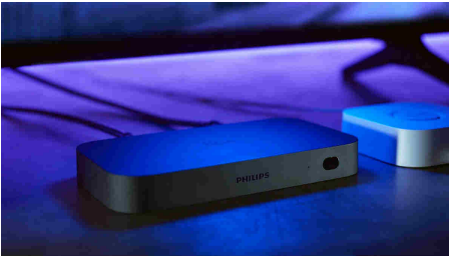

Hue Sync mobile app and Hue Bridge required

The Philips Hue Play gradient light tube requires the Philips Hue Play HDMI sync box, Hue Sync mobile app and a Hue Bridge. The Bridge also allows you to add up to 50 lights and accessories throughout your entire home, create timers and routines and control your lights from anywhere – inside or outside your home – with the Hue app. The Philips Hue Play HDMI

sync box and Hue Bridge are sold separately.

Specifications

Design and finishing

- Colour: Black
- Material: Metal, Plastic

Extra feature/accessory incl.

- Batteries included: No
- Dimmable with the Hue app and switches: Yes
- Power adapter included: Yes
- UK plug included: Yes

Miscellaneous

- Especially designed for: Living Room and Bedroom
- Type: Light Tube

Product dimensions and weight

- Net weight: 0.86 kg
- Cable length: 2 m
- Height: 3.4 cm
- Length: 137.7 cm
- Width: 3.1 cm

Service

- Warranty: 2 year(s)

Technical specifications

- Lumen output at 4000K: 1,800 lm
- Lifetime up to: 25,000 h
- Light colour: 2000-6500 Hue White Colour Ambiance
- Mains power: 100–240 V, 50-60 Hz
- LED: Yes
- Built-in LED: Yes
- Energy class included light source: G
- Wattage bulb included: 20 W
- IP code: IP20
- Class of protection: III — safe extra low voltage
- Replaceability of light source: Replaceable LED light source by a professional
- Replaceability of control gears: Replaceable control gear by end user
- Lumen output at 2700K: 1,260 lm

What's supported

- Compatible with Effects feature: Yes
- Philips Hue App: IOS 15 and above, Android 10.0 and above
- Defined support period: 5 years, except 3 years for Hue Bridge (see "End of Support Policy")

Packaging dimensions and weight

- EAN/UPC - product: 8718696176320
- Net weight: 1.02 kg
- Gross weight: 1.74 kg
- Height: 100 mm
- Length: 1,416 mm
- Width: 120 mm
- Material number (12NC): 915005988201