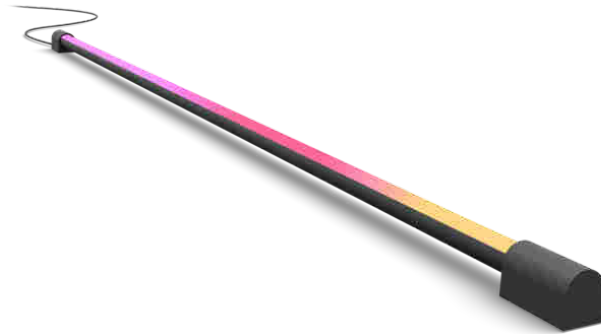

PHILIPS

Play gradient light tube large

Hue White and Colour Ambiance

Made for 60" TVs and larger

Includes power supply

Blends white and coloured light

Requires a Hue Bridge and Hue sync box

8718696176320

Easy smart lighting

Bring the cinema home with the Play gradient light tube large in black. Place or mount beneath a TV to cast a blend of colourful light. Rotate the tube to shine it in any direction – a perfect complement to surround lighting.

High-quality, versatile design

Made with sturdy, high-quality materials, the Play gradient light tube can be laid flat at the base of the TV or even mounted to the underside of a TV stand or a shelf above. No matter the location, it shines a bright, bold gradient of colourful light.

Wash the wall with a gradient of light

Rotate the light tube 340 degrees to direct its blend of colourful light anywhere you'd like, creating a wash of indirect lighting without any glare on the TV itself.