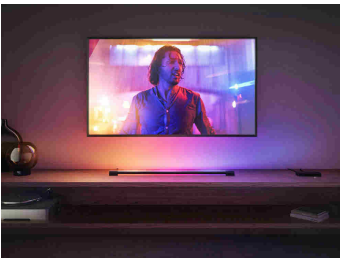

Easy smart lighting

Bring the cinema home with the Play gradient light tube large in black. Place or mount beneath a TV to cast a blend of colourful light. Rotate the tube to shine it in any direction – a perfect complement to surround lighting.

Easy smart lighting

- Game-changing Home Entertainment
- Seamlessly blend colours
- Surround lighting effects
- High-quality, versatile design
- Wash the wall with a gradient of light
- Two sizes for a perfect fit
- Hue Sync mobile app and Hue Bridge required

Seamlessly blend colours

Get a seamless blend of multiple colours of light – at the same time – in a single lamp. The colours flow together naturally, casting light against the wall to showcase a unique effect behind your TV.

High-quality, versatile design

Made with sturdy, high-quality materials, the Play gradient light tube can be laid flat at the base of the TV or even mounted to the underside of a TV stand or a shelf above. No matter the location, it shines a bright, bold gradient of colourful light.