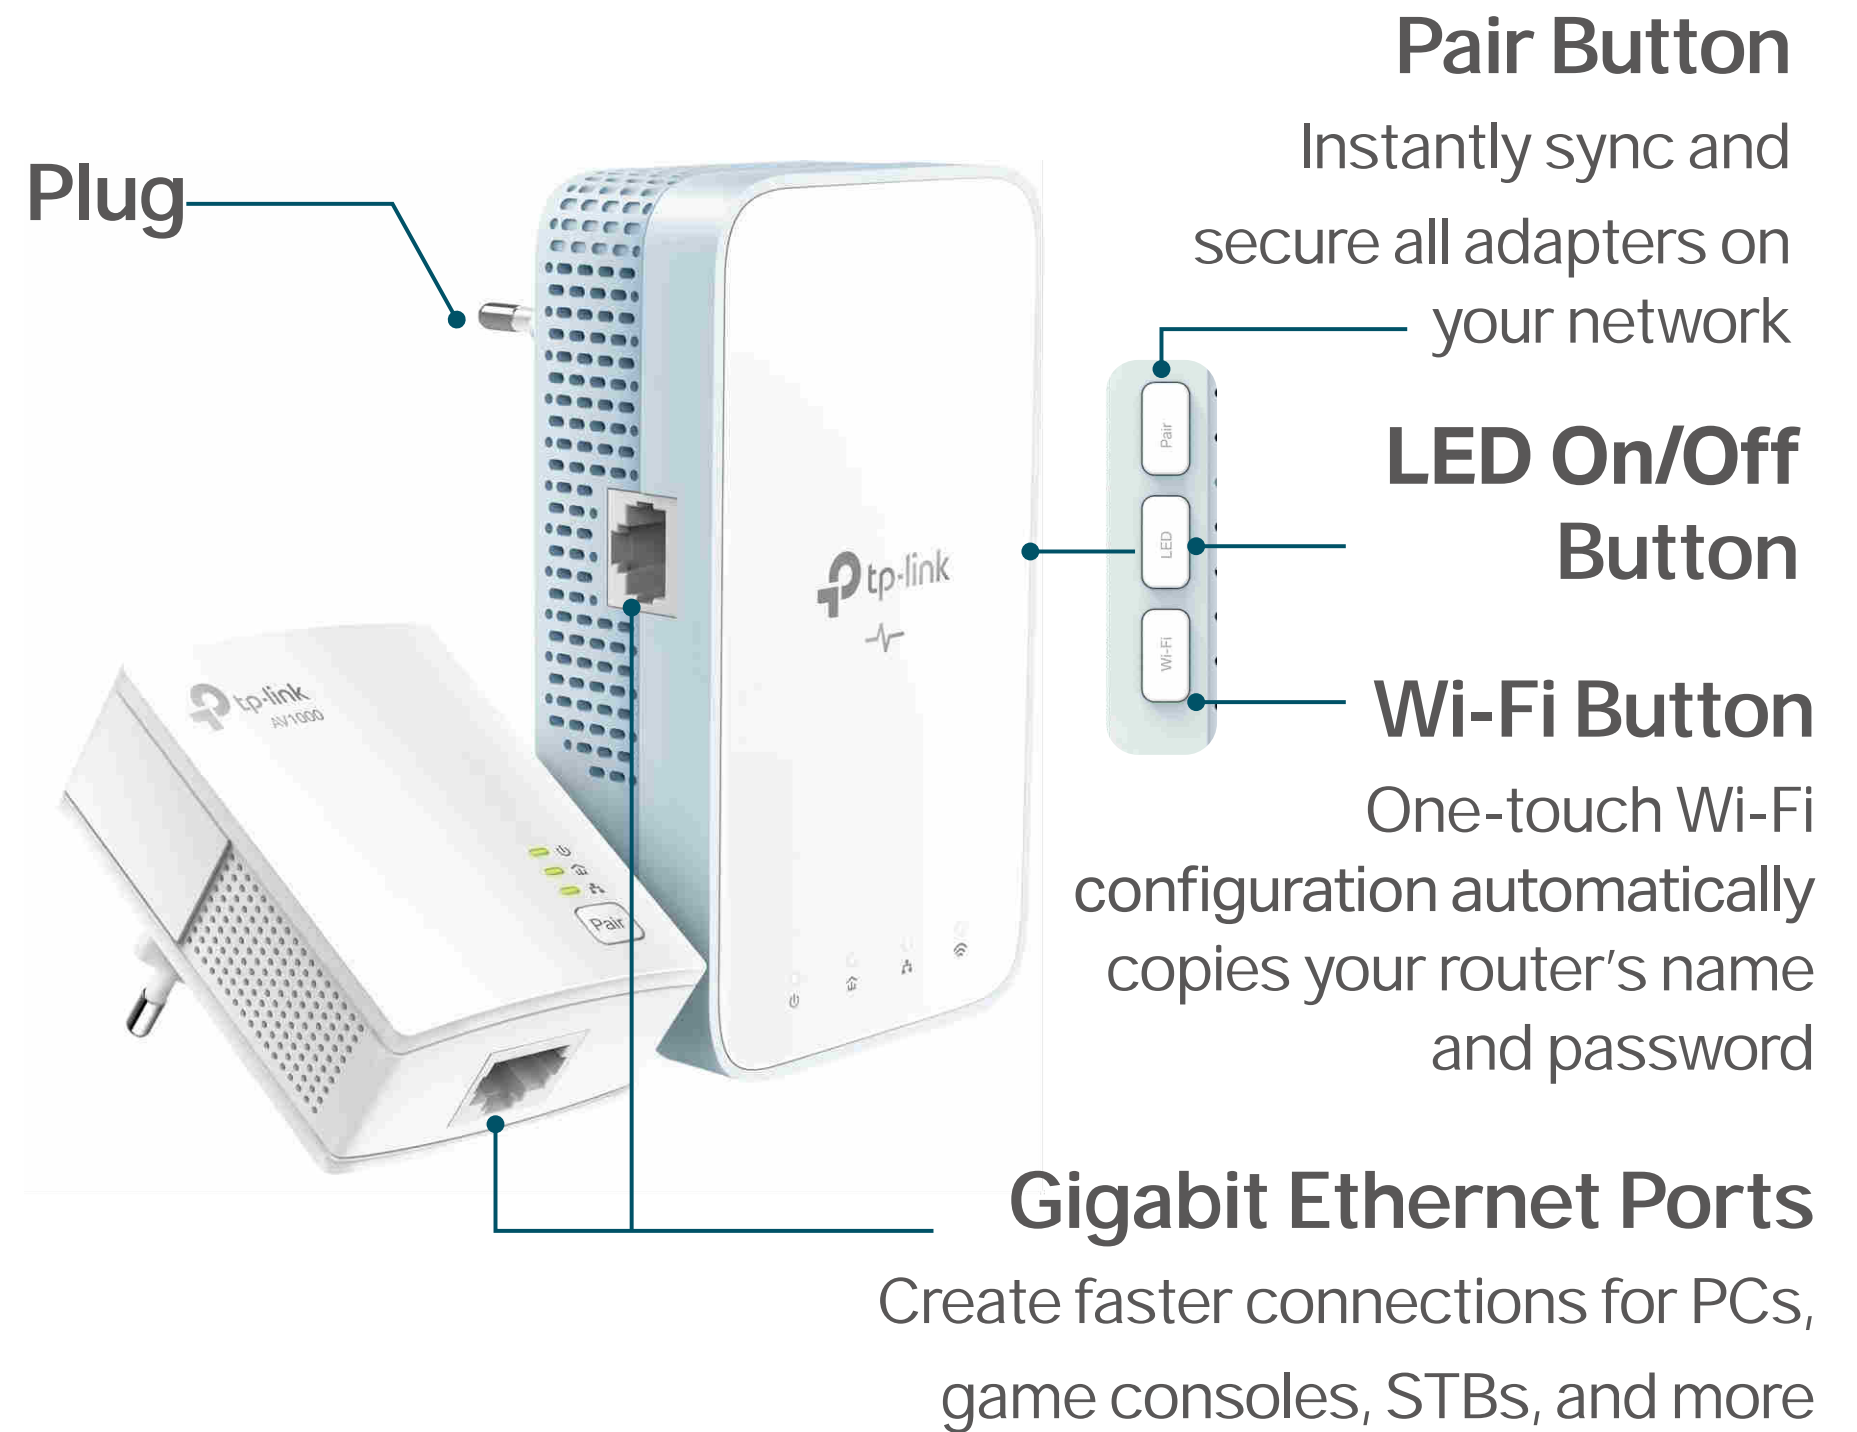

Specifications

Hardware

- Transmission Speeds:
  - Powerline: Up to 1000 Mbps
  - Ethernet: 10/100/1000 Mbps
- Standards and Protocols:
  - HomePlug AV2, HomePlug AV, IEEE 1901, IEEE 802.3, IEEE 802.3u, IEEE 802.3ab, IEEE 802.11b/g/n (2.4GHz), IEEE 802.11a/n/ac (5GHz)
- Interface: TL-WPA7517: 1 Ethernet Port; TL-PA7017: 1 Ethernet Port
- Plug Type: EU
- Button: Pair, Reset, Wi-Fi Clone, LED On/Off
- LED Indicator: Power, Powerline, Ethernet, Wi-Fi (2.4GHz), Wi-Fi (5GHz)
- Dimensions (W x D x H):
  - TL-WPA7517: 2.7 × 1.4 × 4.9 in. (69.5 × 35 × 124.1 mm)
  - TL-PA7017: 2.0 × 1.1 × 2.6 in. (52 × 28.5 × 65 mm)
- IGMP: IGMP v1/v2/v3
- Power Consumption:
  - TL-WPA7517: Maximum: 11.0W, Typical: 6.5W
  - TL-PA7017: Maximum: 2.9W, Typical: 2.6W
- Range: Up to 300 meters/1000 feet over existing electrical wiring
- Compatibility:
  - Compatible with all HomePlug AV & AV2 standard powerline adapters