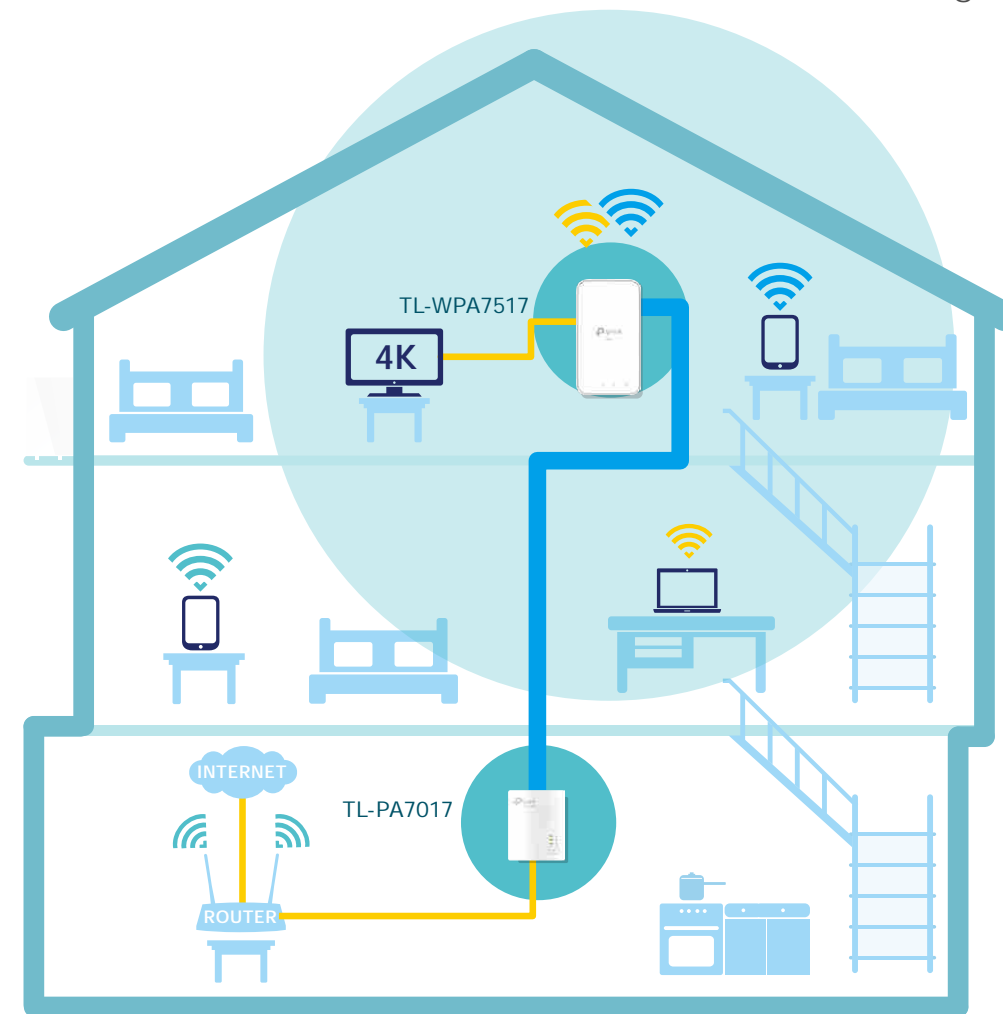

AV1000 Gigabit Powerline ac Wi-Fi Kit

AC1200 Wi-Fi to Power Up Your Network

TL-WPA7517 KIT

 Plug & Play

 Ideal for 4K HD Streaming and Lag-Free Gaming

 Supports Smart Roaming[^]

 One-Touch Wi-Fi Configuration

Highlights

Easily Extend Fast, Reliable Wi-Fi to Every Room

The AV1000 Gigabit Powerline ac Wi-Fi Kit brings internet to any area with a power outlet using your home's electrical wiring.

- No need for new wires or drilling
- Network passes through walls and floors

- Electrical Wiring
- Ethernet Cable
- 📶 2.4 GHz 300 Mbps[†]
- 📶 5 GHz 867 Mbps[†]

 **Supports Smart Roaming**
OneMesh™ Form a unified mesh network with TL-WPA7517 and a OneMesh™ router for seamless streaming while moving around your home.

HomePlug AV2 Standard Compliant

Provides users with stable, high-speed data transfer rates of up to 1000 Mbps on a line length of up to 300 meters.[†]

One-Touch Wi-Fi Configuration

With just a tap, copy your router's wireless settings onto the extender to share the same SSID and password.