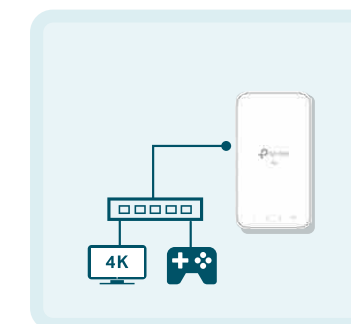

HomePlug AV2 Standard Compliant

Provides users with stable, high-speed data transfer rates of up to 1000 Mbps on a line length of up to 300 meters.[†]

One-Touch Wi-Fi Configuration

With just a tap, copy your router's wireless settings onto the extender to share the same SSID and password.