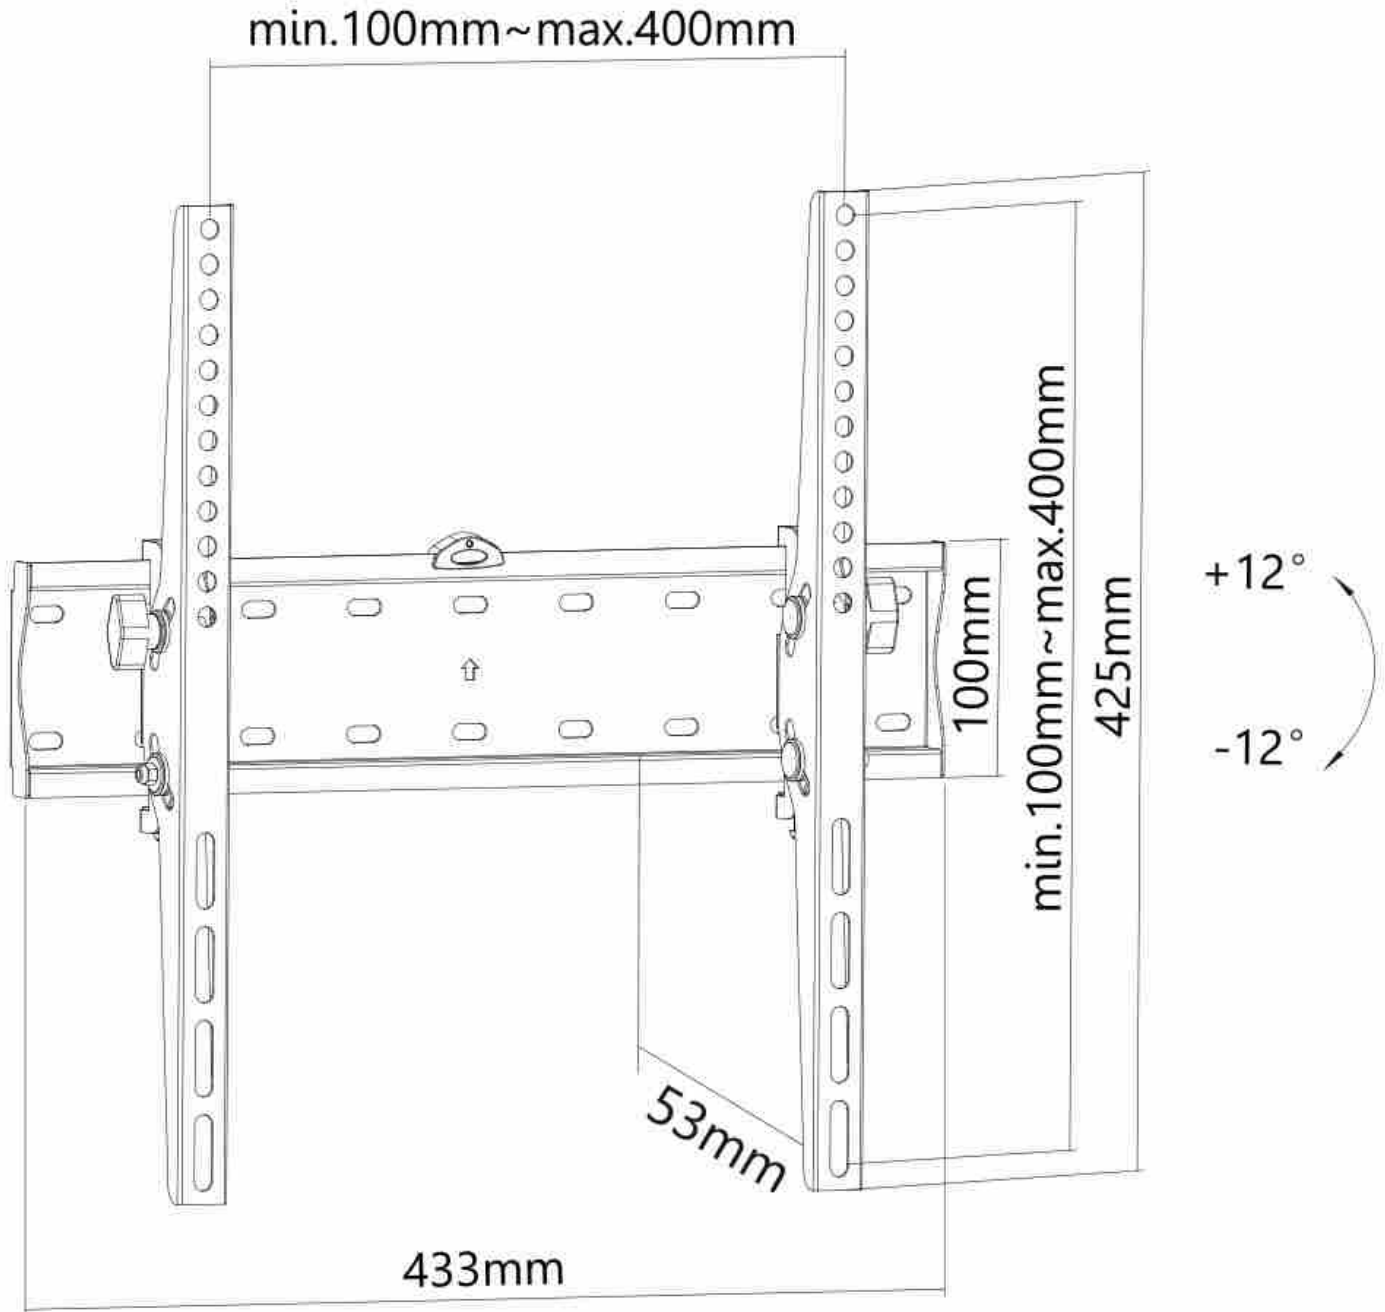

FPMA-W350BLACK

NEOMOUNTS TV WALL MOUNT

Neomounts