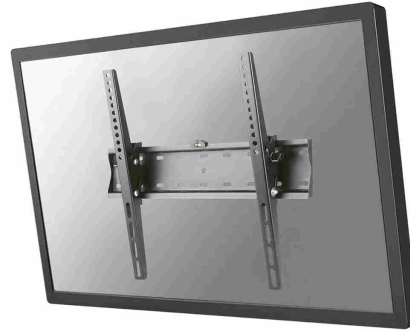

FPMA-W350BLACK

NEOMOUNTS TV WALL MOUNT

SPECIFICATIONS

GENERAL

Min. screen size*	32 inch
Max. screen size*	55 inch
Max. weight	40 kg (per screen)
Screens	1
VESA minimum	200x200 mm
VESA maximum	400x400 mm
Distance to wall	5,3 cm

FUNCTIONALITY

Type	Tilt
Height adjustment	42,5 cm
Width adjustment	43,3 cm
Depth adjustment	5,3 cm
Tilt (degrees)	24°

INFORMATION

Color	Black
Main material	Steel
Warranty	5 year
EAN code	8717371448394

*Please note: The inch sizes stated are just an indication, combined with the weight and VESA sizes. The maximum weight and VESA size are absolute restrictions for the products and should not be exceeded.

Neomounts

Neomounts

Neomounts tiltable wall mount - Black

The Neomounts FPMA-W350BLACK is a tiltable wall mount for flat screens up to 55" with a maximum weight capacity of 40 kg. The versatile tilt technology (24°) allows you to create the optimum viewing angle.

The FPMA-W350BLACK has a depth of 5,3 cm and is suitable for screens that meet VESA hole pattern 200x200 to 400x400mm. Deviant hole patterns can be covered using one of Neomounts VESA adapter plates. The integrated bubble level assures easy installation of the mount.