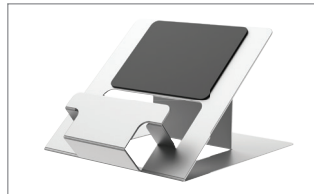

### Features:

- Elevate your laptop to a comfortable viewing position to reduce eye, neck and shoulder strain.
- Minimalistic and lightweight design, made from HYLITE®.
- Folds fully flat and comes with storage pouch that can be used as a mouse mat, perfect for agile working.
- Effortlessly adjustable with 6 height positions.
- Cut-out section to enable laptop airflow whilst leaving all ports and drives accessible.

### Specifications:

Item Number	5010501
Colour	Silver
Product Dimensions (H x W x D)	23.8 x 24.6 x 0.6 cm
Product Weight	0.36kg
Number of Height Settings	6
Height Adjustments	151/ 164 / 178 / 191 / 204 / 211mm
Angle Range	37°, 41°, 45°, 50°, 55°, 58°
Material	HYLITE®
Weight Capacity	4kg
Maximum Laptop Size	18" / 45.72cm
Warranty	5 Years Limited
Retail Barcode (UPC)	043859765386
Outer Pack Barcode (SCS)	50043859765381