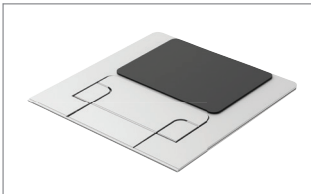

### Features:

- Elevate your laptop to a comfortable viewing position to reduce eye, neck and shoulder strain.
- Minimalistic and lightweight design, made from HYLITE®.
- Folds fully flat and comes with storage pouch that can be used as a mouse mat, perfect for agile working.
- Effortlessly adjustable with 6 height positions.
- Cut-out section to enable laptop airflow whilst leaving all ports and drives accessible.

### Specifications:

Item Number	5010501
Colour	Silver
Product Dimensions (H x W x D)	23.8 x 24.6 x 0.6 cm
Product Weight	0.36kg
Number of Height Settings	6
Height Adjustments	151/ 164 / 178 / 191 / 204 / 211mm
Angle Range	37°, 41°, 45°, 50°, 55°, 58°
Material	HYLITE®
Weight Capacity	4kg
Maximum Laptop Size	18" / 45.72cm
Warranty	5 Years Limited
Retail Barcode (UPC)	043859765386
Outer Pack Barcode (SCS)	50043859765381