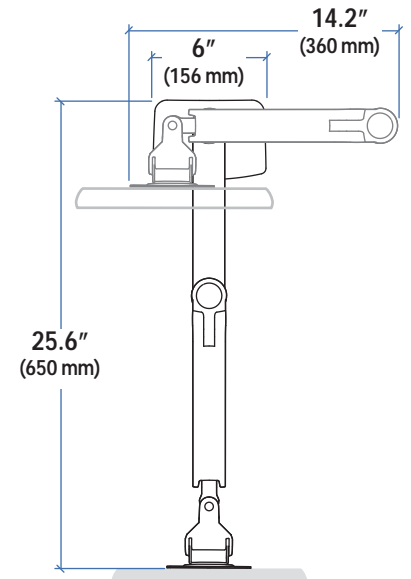

# LX Dual Stacking Arm, Tall Pole

Dimensions

© 2017 Ergotron, Inc. rev. 08/04/2017 DIM-LXDUALSTACKTALL Content is subject to change without notification

**Americas Sales and Corporate Headquarters**

St. Paul, MN USA  
 (800) 888-8458  
 +1-651-681-7600  
 www.ergotron.com  
 sales@ergotron.com

**APAC Sales**

Tokyo, Japan  
 www.ergotron.com  
 apaccustomerservice@ergotron.com

**Worldwide OEM Sales**

www.ergotron.com  
 info.oem@ergotron.com

Weight Capacity

Monitor depth greater than 2.5" (64 mm) may diminish capacity. Call Ergotron for more information.

Dimensional Illustrations