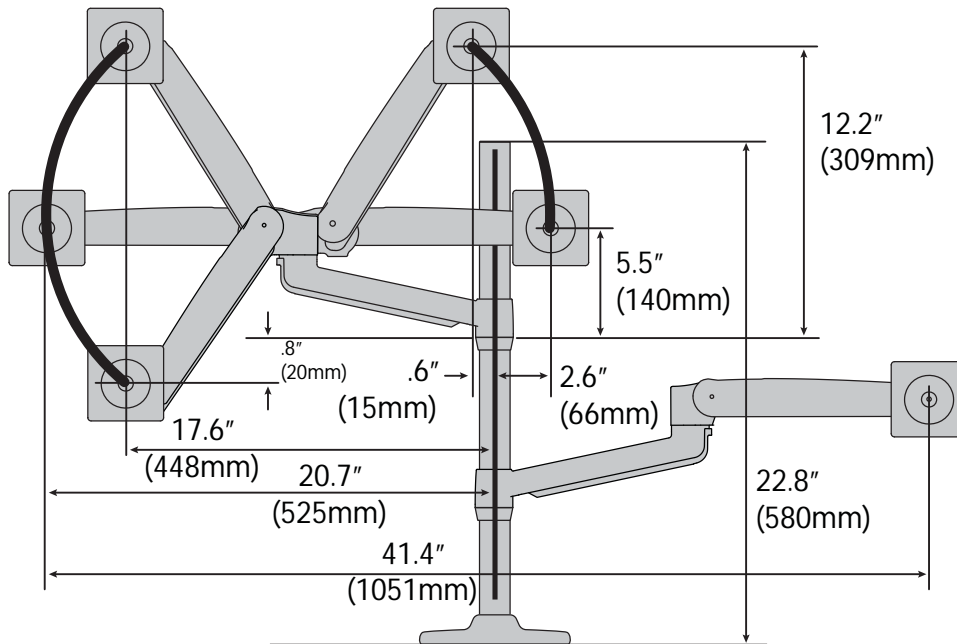

# LX Dual Stacking Arm, Tall Pole

Dimensions

© 2017 Ergotron, Inc. rev. 08/04/2017 DIM-LXDUALSTACKTALL Content is subject to change without notification

**Americas Sales and Corporate Headquarters**

St. Paul, MN USA  
 (800) 888-8458  
 +1-651-681-7600  
 www.ergotron.com  
 sales@ergotron.com

**APAC Sales**

Tokyo, Japan  
 www.ergotron.com  
 apaccustomerservice@ergotron.com

**Worldwide OEM Sales**

www.ergotron.com  
 info.oem@ergotron.com

Weight Capacity

Monitor depth greater than 2.5" (64 mm) may diminish capacity. Call Ergotron for more information.

Dimensional Illustrations

# LX Dual Stacking Arm, Tall Pole

Range of Motion

Can have up to 4 arms on a pole.  
See updated maximum weight capacities:

Maximum monitor width will decrease depending on arm configuration.

Maximum monitor width will decrease depending on arm configuration.