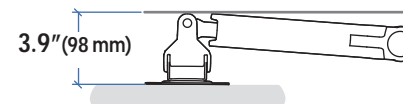

# LX Dual Stacking Arm, Tall Pole

Dimensions

© 2017 Ergotron, Inc. rev. 08/04/2017 DIM-LXDUALSTACKTALL Content is subject to change without notification

**Americas Sales and Corporate Headquarters**

St. Paul, MN USA  
 (800) 888-8458  
 +1-651-681-7600  
 www.ergotron.com  
 sales@ergotron.com