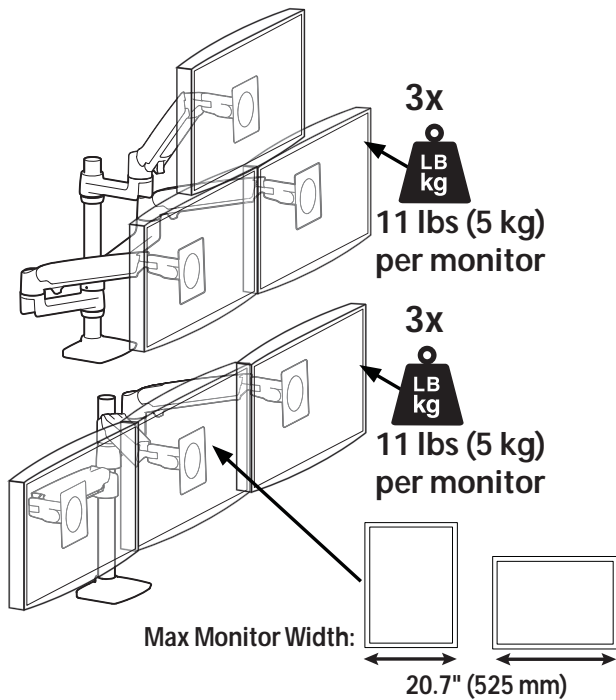

**APAC Sales**

Tokyo, Japan  
 www.ergotron.com  
 apaccustomerservice@ergotron.com

**Worldwide OEM Sales**

www.ergotron.com  
 info.oem@ergotron.com

Weight Capacity

Monitor depth greater than 2.5" (64 mm) may diminish capacity. Call Ergotron for more information.

Dimensional Illustrations

# LX Dual Stacking Arm, Tall Pole

Range of Motion

Can have up to 4 arms on a pole.  
See updated maximum weight capacities:

Maximum monitor width will decrease depending on arm configuration.

Maximum monitor width will decrease depending on arm configuration.