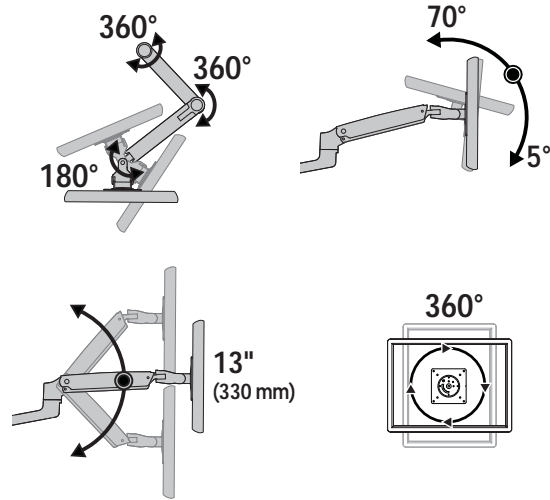

**APAC Sales**

Tokyo, Japan  
 www.ergotron.com  
 apaccustomerservice@ergotron.com

**Worldwide OEM Sales**

www.ergotron.com  
 info.oem@ergotron.com

Weight Capacity

Monitor depth greater than 2.5" (64 mm) may diminish capacity. Call Ergotron for more information.

Dimensional Illustrations

# LX Dual Stacking Arm, Tall Pole

Range of Motion

Can have up to 4 arms on a pole.  
See updated maximum weight capacities:

Maximum monitor width will decrease depending on arm configuration.

Maximum monitor width will decrease depending on arm configuration.