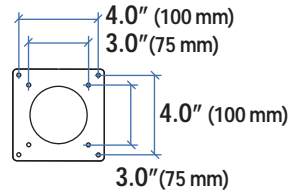

# LX Dual Stacking Arm, Tall Pole

Dimensions

© 2017 Ergotron, Inc. rev. 08/04/2017 DIM-LXDUALSTACKTALL Content is subject to change without notification

**Americas Sales and Corporate Headquarters**

St. Paul, MN USA  
 (800) 888-8458  
 +1-651-681-7600  
 www.ergotron.com  
 sales@ergotron.com