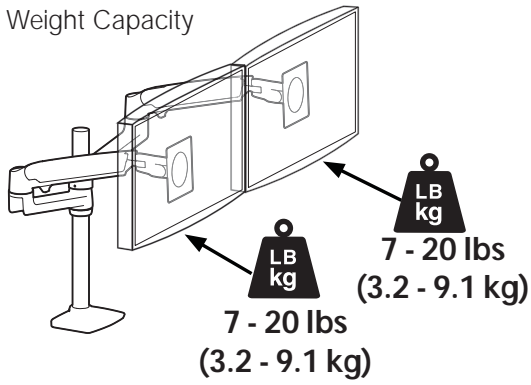

**APAC Sales**

Tokyo, Japan  
 www.ergotron.com  
 apaccustomerservice@ergotron.com

**Worldwide OEM Sales**

www.ergotron.com  
 info.oem@ergotron.com

Weight Capacity

Monitor depth greater than 2.5" (64 mm) may diminish capacity. Call Ergotron for more information.

Dimensional Illustrations

# LX Dual Stacking Arm, Tall Pole

Range of Motion

Can have up to 4 arms on a pole.  
See updated maximum weight capacities:

Maximum monitor width will decrease depending on arm configuration.

Maximum monitor width will decrease depending on arm configuration.