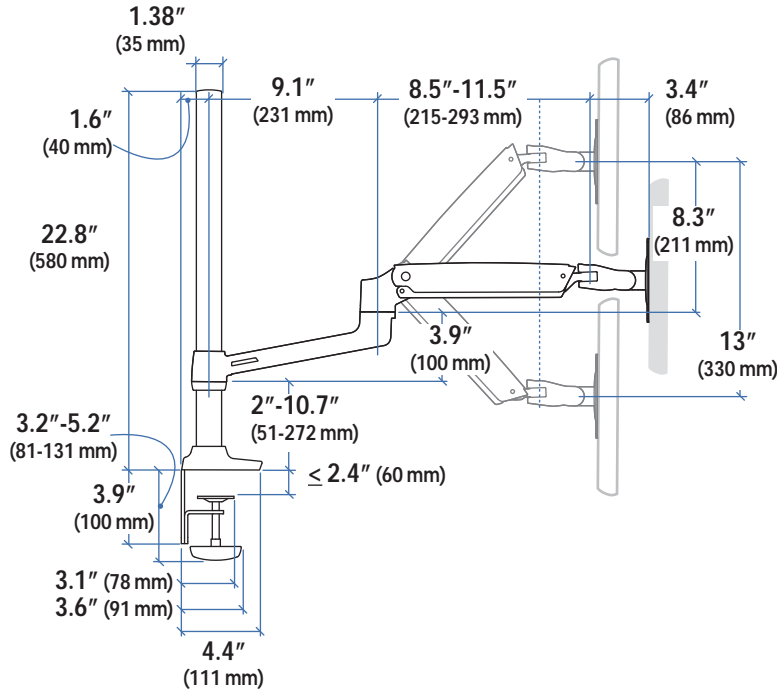

# LX Dual Stacking Arm, Tall Pole

Dimensions

© 2017 Ergotron, Inc. rev. 08/04/2017 DIM-LXDUALSTACKTALL Content is subject to change without notification

**Americas Sales and Corporate Headquarters**

St. Paul, MN USA  
 (800) 888-8458  
 +1-651-681-7600  
 www.ergotron.com  
 sales@ergotron.com

**APAC Sales**

Tokyo, Japan  
 www.ergotron.com  
 apaccustomerservice@ergotron.com

**Worldwide OEM Sales**

www.ergotron.com  
 info.oem@ergotron.com

Weight Capacity

Monitor depth greater than 2.5" (64 mm) may diminish capacity. Call Ergotron for more information.

Dimensional Illustrations

# LX Dual Stacking Arm, Tall Pole

Range of Motion

Can have up to 4 arms on a pole.  
See updated maximum weight capacities:

Maximum monitor width will decrease depending on arm configuration.

Maximum monitor width will decrease depending on arm configuration.