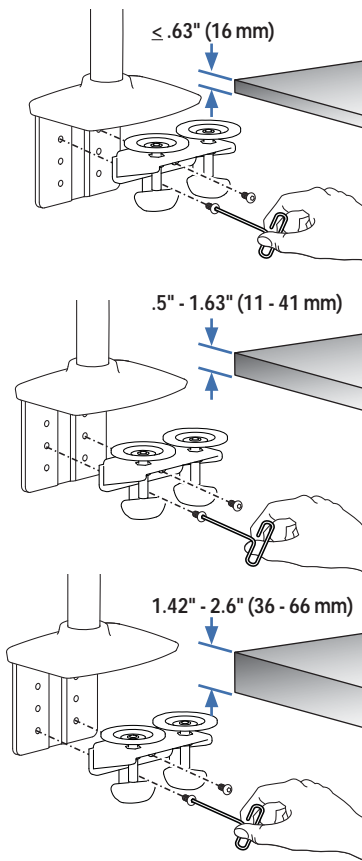

# LX Dual Stacking Arm, Tall Pole

Desk Clamp

Grommet Mount

© 2017 Ergotron, Inc. rev. 08/04/2017 DIM-LXDUALSTACKTALL Content is subject to change without notification

**Americas Sales and Corporate Headquarters**

**APAC Sales**

Tokyo, Japan  
 www.ergotron.com  
 apaccustomerservice@ergotron.com

**Worldwide OEM Sales**

www.ergotron.com  
 info.oem@ergotron.com

Weight Capacity

Monitor depth greater than 2.5" (64 mm) may diminish capacity. Call Ergotron for more information.

Dimensional Illustrations