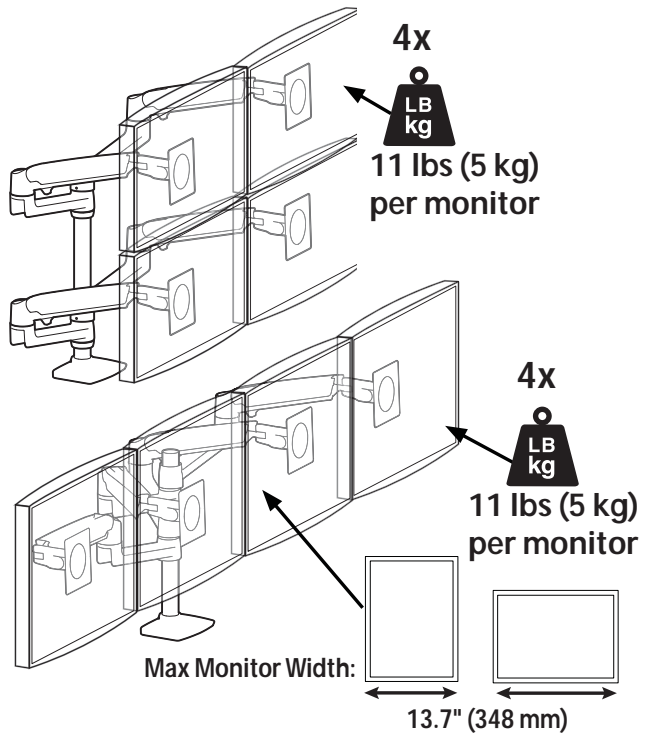

**APAC Sales**

Tokyo, Japan  
 www.ergotron.com  
 apaccustomerservice@ergotron.com

**Worldwide OEM Sales**

www.ergotron.com  
 info.oem@ergotron.com

Weight Capacity

Monitor depth greater than 2.5" (64 mm) may diminish capacity. Call Ergotron for more information.

Dimensional Illustrations

# LX Dual Stacking Arm, Tall Pole

Range of Motion

Can have up to 4 arms on a pole.  
See updated maximum weight capacities:

Maximum monitor width will decrease depending on arm configuration.

Maximum monitor width will decrease depending on arm configuration.