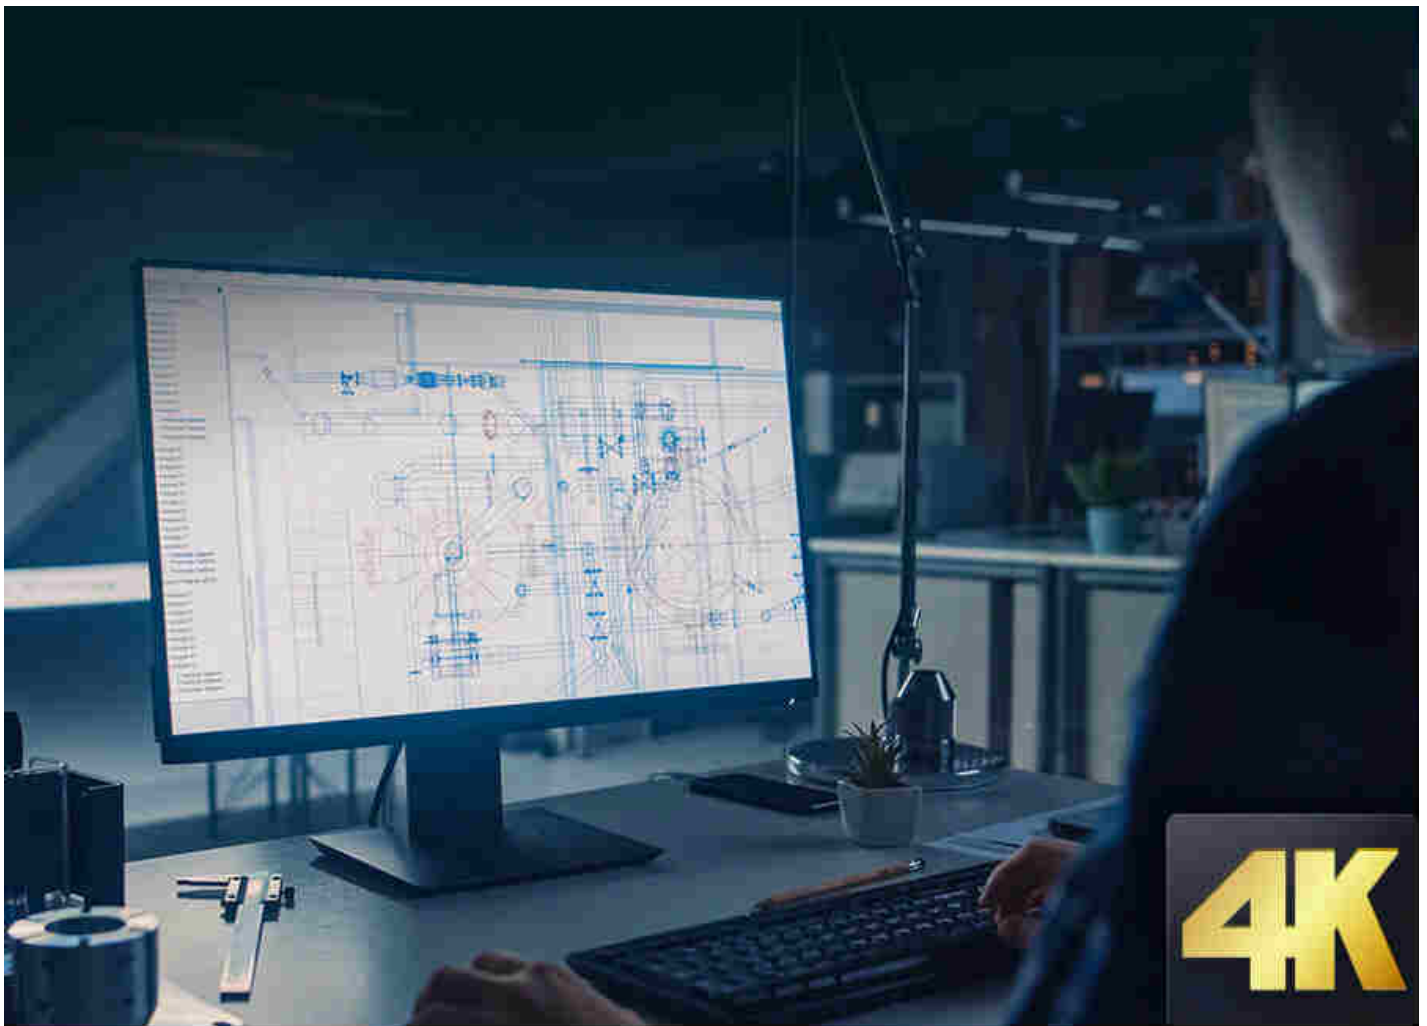

CS22H

2-Port USB 4K HDMI Cable KVM Switch with Remote Port Selector

Stay agile. Switch for work and play.

CS22H

2-Port USB 4K HDMI Cable KVM Switch with Remote Port Selector

Switching between two computers can be as easy as the push of a button. Refresh your workspace with the CS22H by setting up a desktop console with one set of keyboard/mouse/display for control over two computers via USB and HDMI connections, and you're all set. The compact CS22H helps create an organized desktop with

reduced cable clutter, and brings in vivid 4K viewing quality to lift up work performance.

4K Visual Clarity

Audio Enabled

USB Peripheral Sharing

Bus Powered

Remote Port Switching

Superior AV Performance in Vivid 4K

The CS22H empowers your desktop operations with audiovisual enhancement with 4K DCI compliance and audio connectivity.

Space Efficient Desktop Setup

The compact and easy-hook design is helpful to expanding desktop workspace in an orderly fashion for improved work productivity.