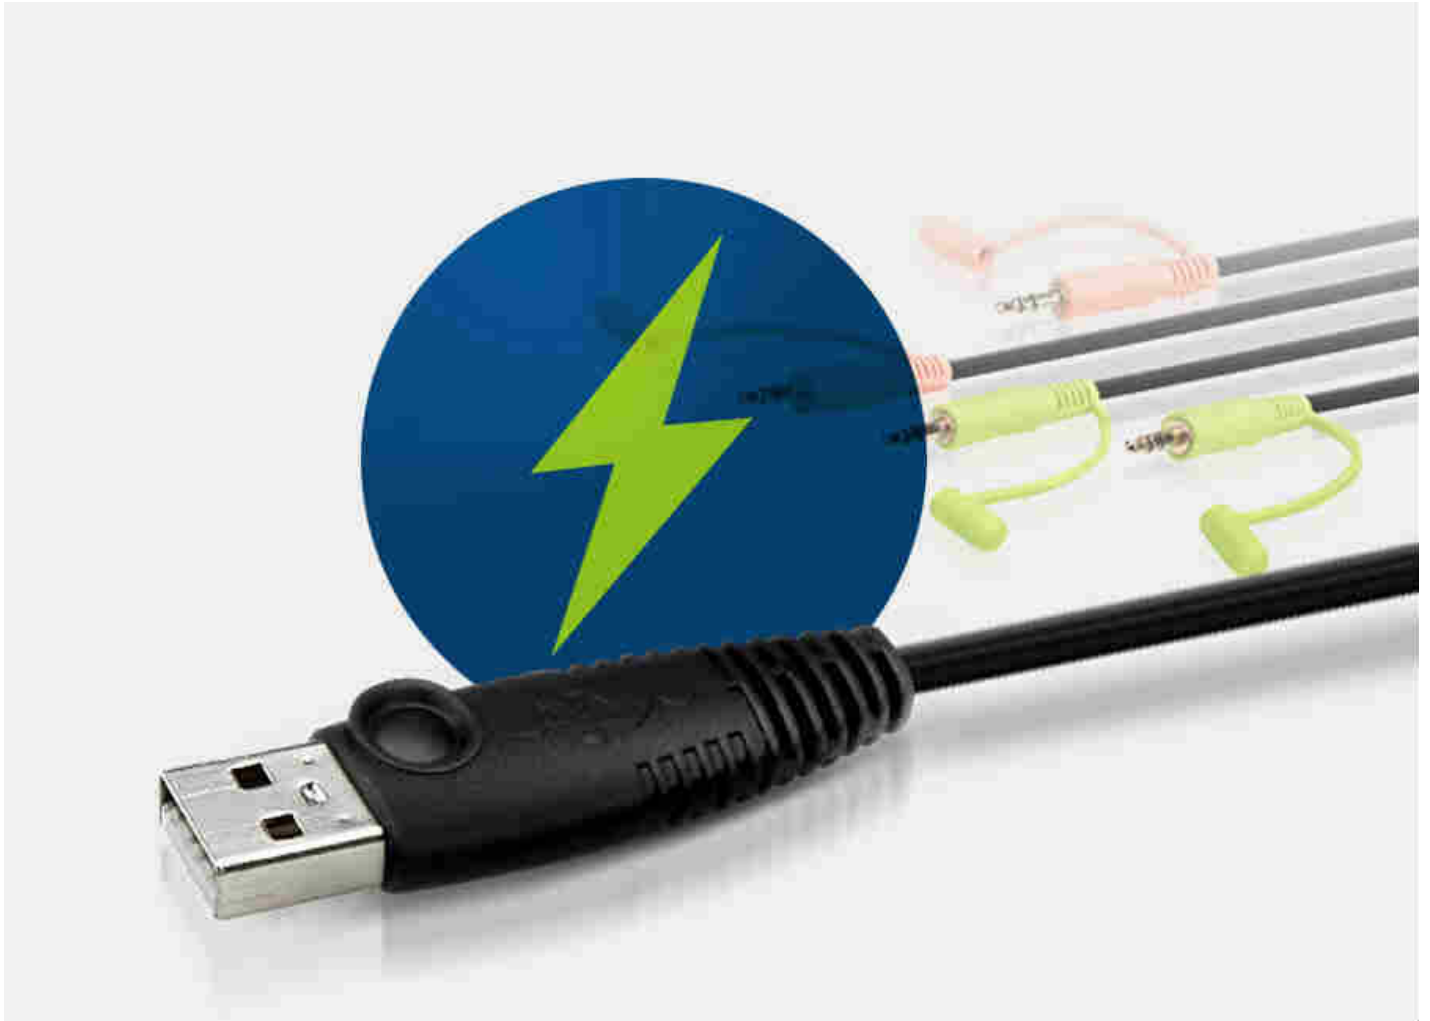

Applications

The CS22H Cable KVM Switch allows for an ideal desktop setup in office, media design work and entertainment.