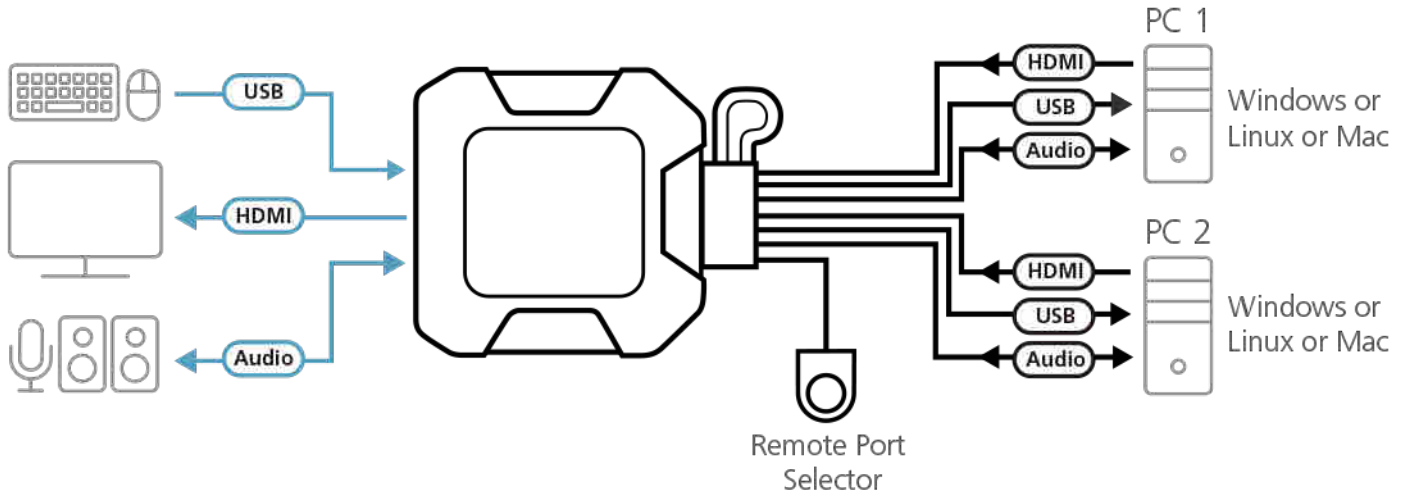

Diagram

ATEN International Co., Ltd.

3F, No.125, Sec. 2, Datong Rd., Sijhih District., New Taipei City 221, Taiwan
Phone: 886-2-8692-6789 Fax: 886-2-8692-6767
www.aten.com E-mail: marketing@aten.com