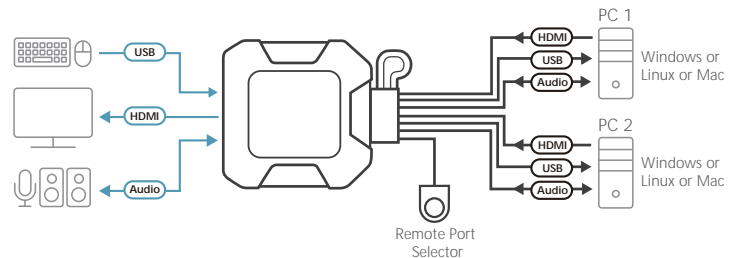

Specifications

	CS22H
Computer Connections	2
Port Selection	Remote Port Selector
Connectors	
Console Ports	1 x HDMI Female 2 x USB Type A Female 1 x 3.5mm Audio Jack Female (Green) 1 x 3.5mm Audio Jack Female (Pink)
KVM (Computer) Ports	2 x HDMI Male 2 x USB Type A Male 2 x 3.5mm Audio Jack Male (Green) 2 x 3.5mm Audio Jack Male (Pink)
Power (Optional)	1 x USB Micro Type B Female
LEDs	
KVM Port (On Line / Selected)	2 (White)
Cable Length	
KVM	2 x 1.2 m
Remote Port Selector	1.8 m
Emulation	
Keyboard / Mouse	N/A
Video	4096 x 2160 @ 60Hz
Power Consumption	DC5V: 3.47W; 29BTU
Environmental	
Operating Temperature	0 – 50°C
Storage Temperature	-20 – 60°C
Humidity	0 – 80% RH, Non-condensing
Physical Properties	
Housing	Plastic
Weight	0.34 kg
Dimensions (L x W x H)	8.34 x 8.42 x 3.04 cm

ATEN International Co., Ltd.

3F, No.125, Sec. 2, Datung Rd., Sijhih District., New Taipei City 221, Taiwan
Phone: 886-2-8692-6789 Fax: 886-2-8692-6767
www.aten.com E-mail: marketing@aten.com

Product information is subject to change without prior notice.

Released: 03/2021 V4.0

© Copyright 2021 ATEN® International Co., Ltd.
ATEN and the ATEN logo are trademarks of ATEN International Co., Ltd.
All rights reserved. All other trademarks are the property of their respective owners.
The terms HDMI, HDMI High-Definition Multimedia Interface, and the HDMI Logo are trademarks or registered trademarks of HDMI Licensing Administrator, Inc.