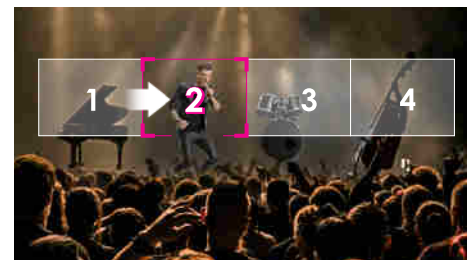

Zone Mode

Zone Mode elevates your ability to capture content across multiple displays. Generate up to four dedicated Content Zones to consistently capture displayed information or items, prioritizing important presentation materials over the presenter's movements.