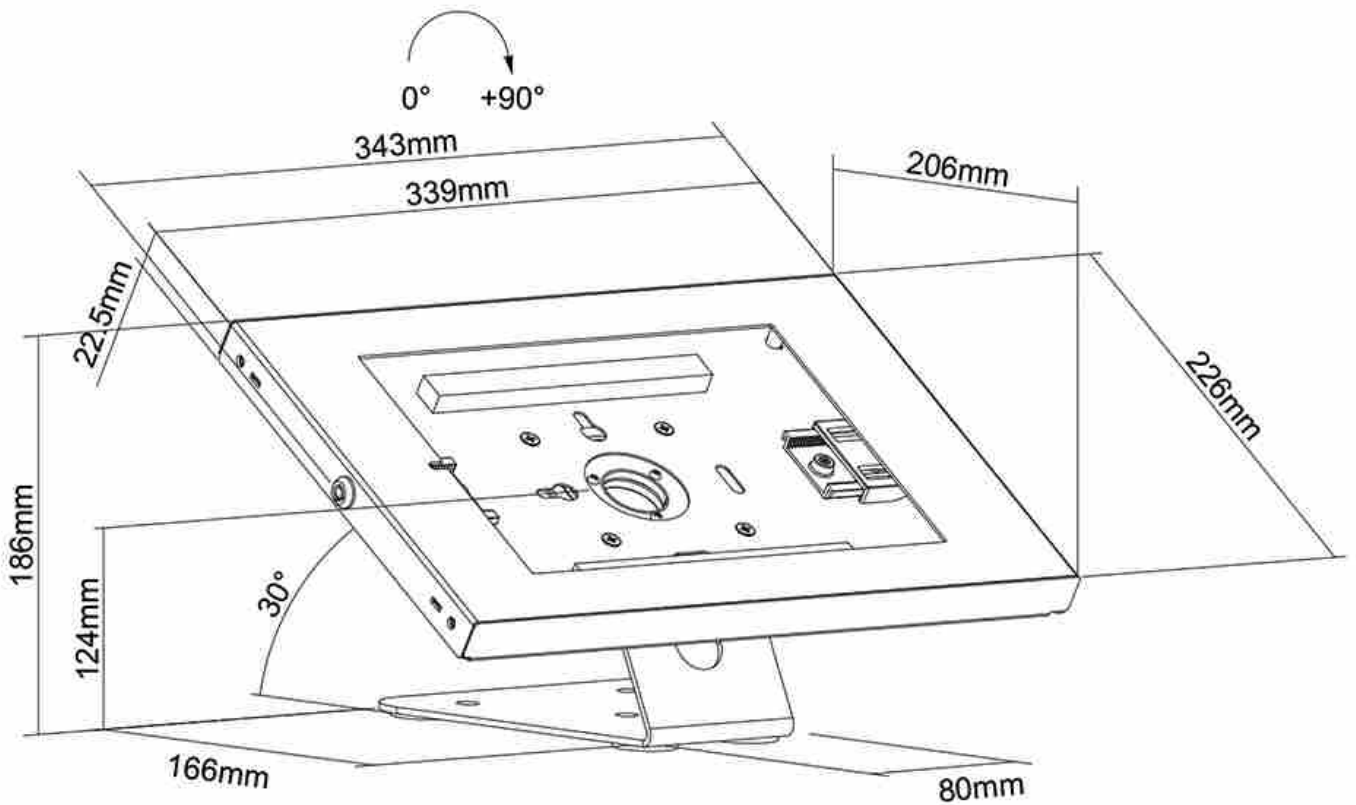

DS15-630WH1

NEOMOUNTS COUNTERTOP/WALL MOUNT

Neomounts